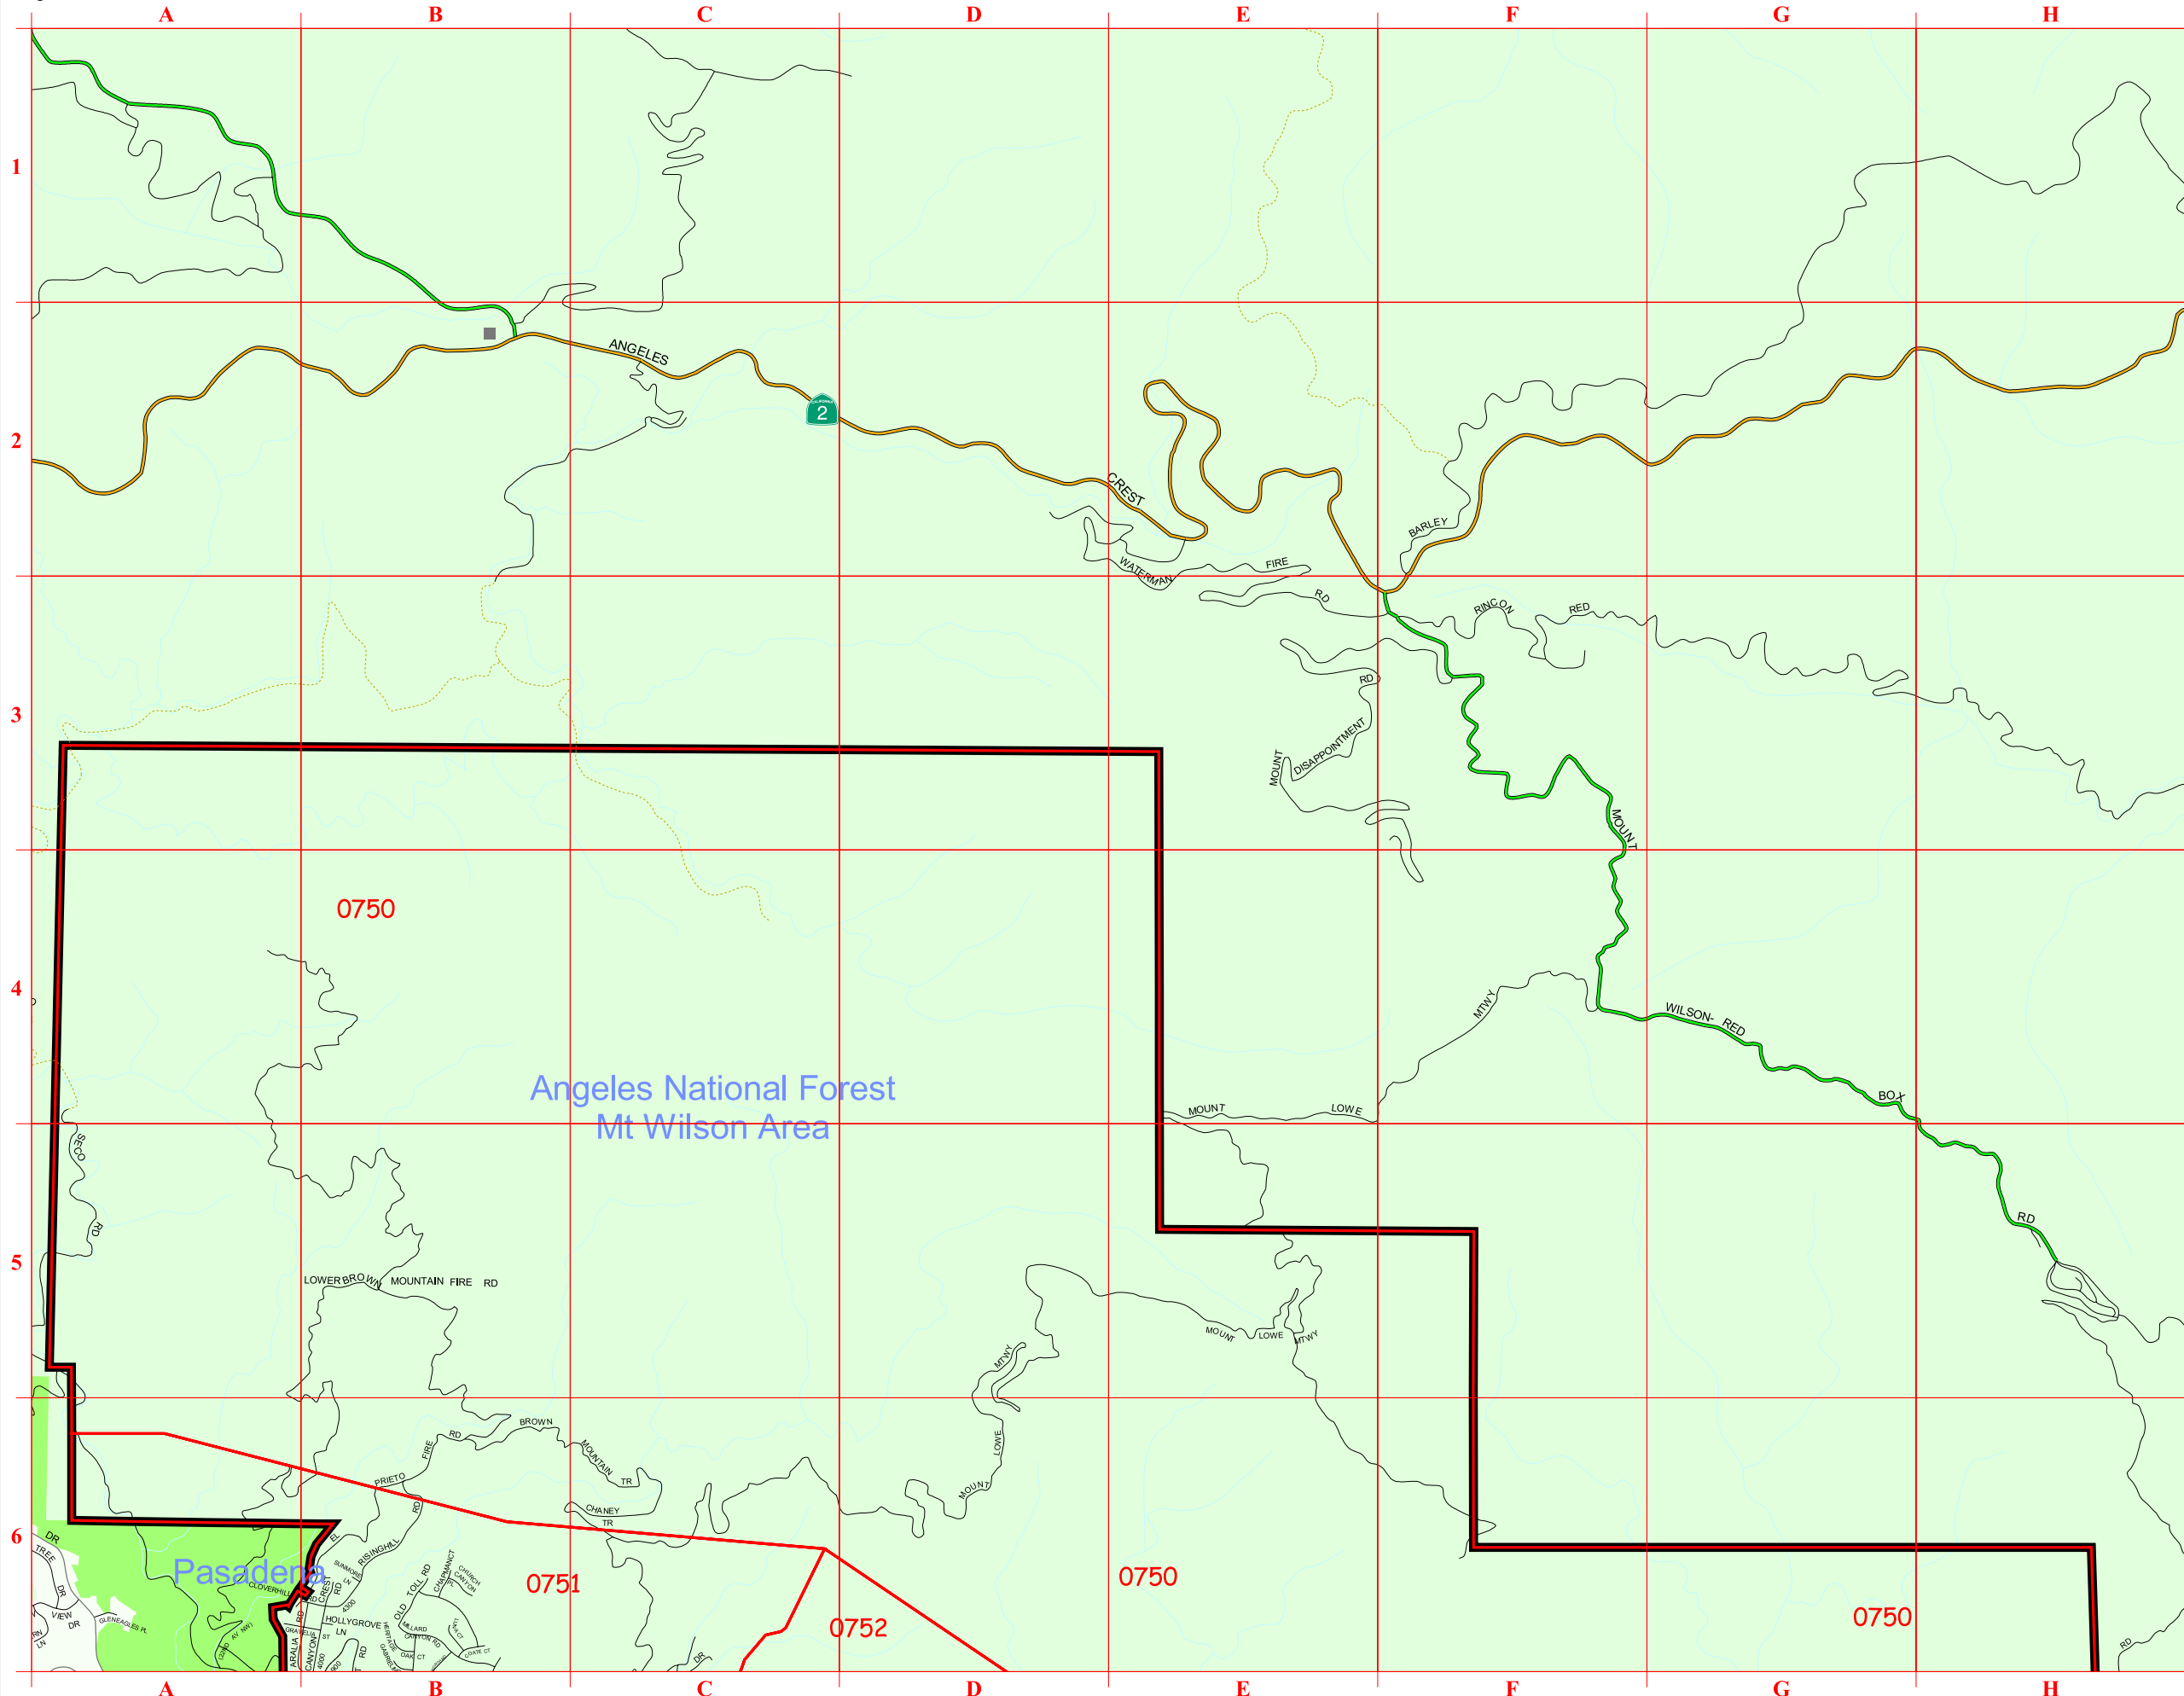

### Altadena Station

### Map Index

January 20, 2004  
To report map errors or omissions, send an e-mail to "MIS RD Maps" on the LASD e-mail system.

### Map Symbols

- |                       |                           |
|-----------------------|---------------------------|
| Reporting Districts   | Cultural Features         |
| Station Boundary Line | Sheriff Station           |
| Freeway               | Sheriff Station           |
| Ramp/Interchange      | Police Stations           |
| Highway               | California Highway Patrol |
| Primary Road          | Fire Station              |
| Primary Intchnge      | Housing Project           |
| Secondary Road        | Courthouse                |
| Minor Road            | Hospital                  |
| Alley                 | City Hall/Civic Center    |
| Railroad              | Post Office               |
| Rapid Transit         | Library                   |
| R.T. with roads       | Bus/Railway/Metro Station |
| Trail                 | College/University        |
| Cities                | Junior High/High School   |
| Unincorporated        | Elementary/Middle School  |
| Cities (other colors) | Other Features            |