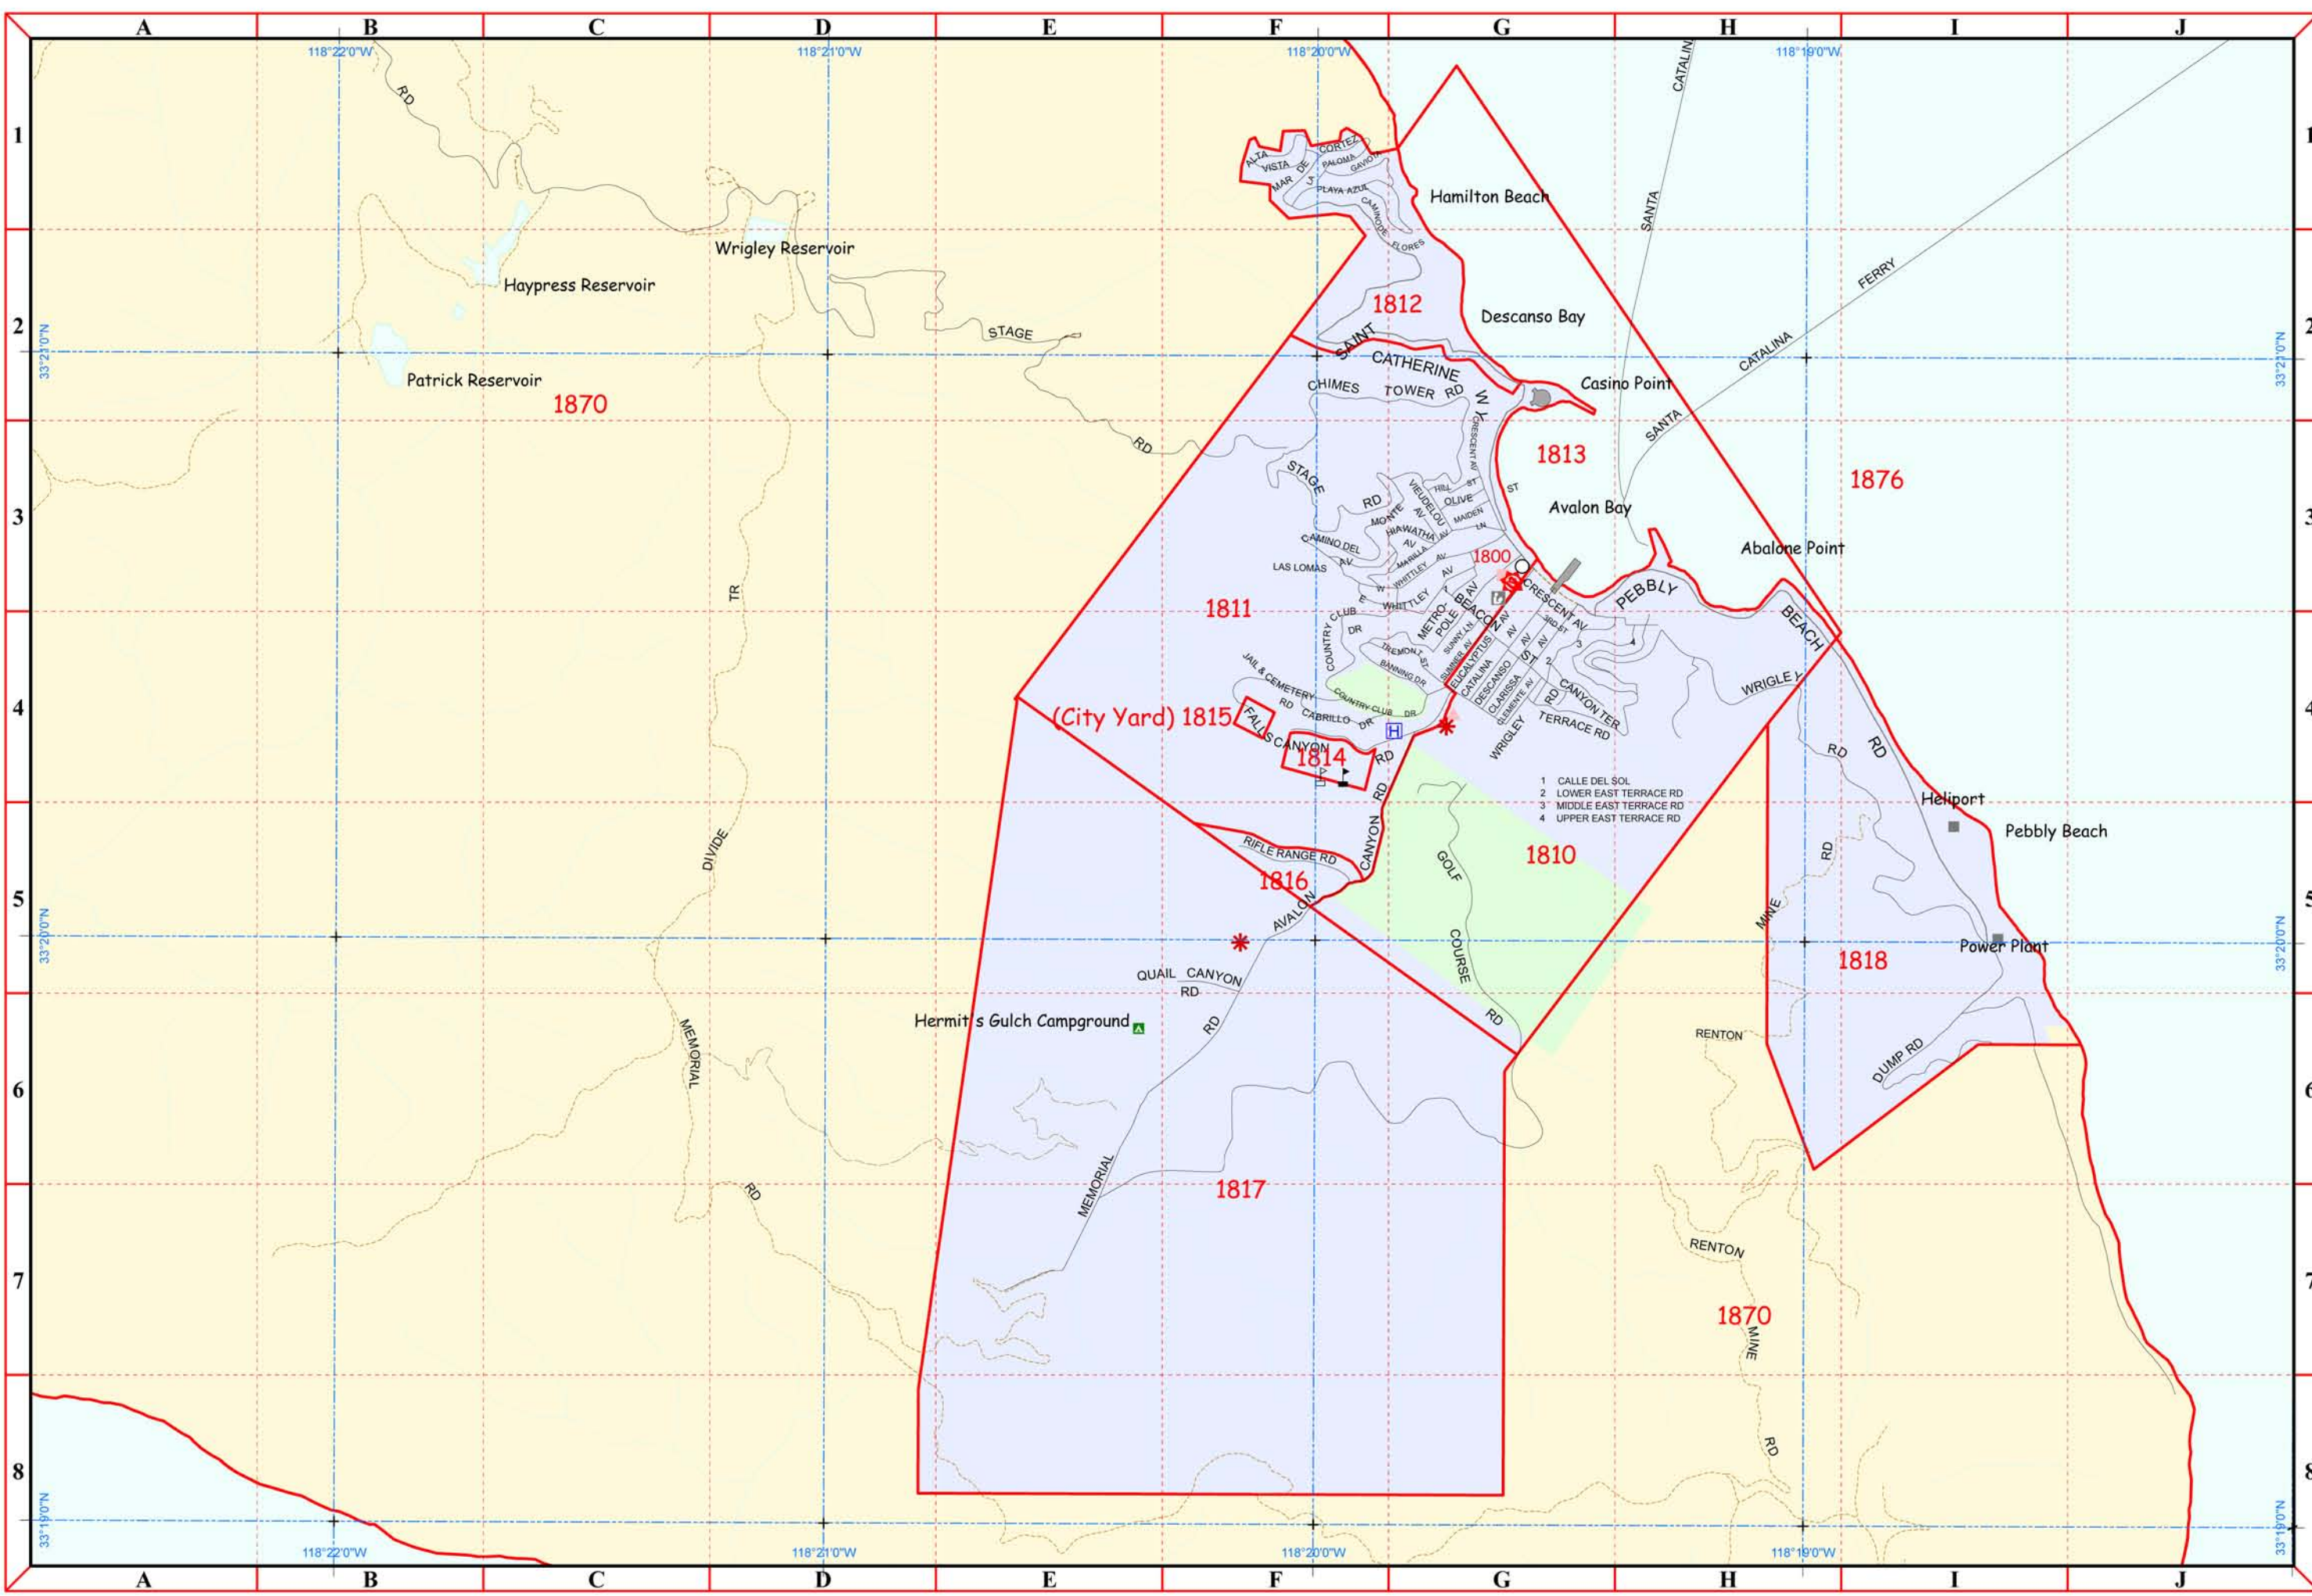

To report map errors or omissions, send an e-mail to MIS RD Maps on the LASD e-mail system.

Map Created: Tuesday, February 21, 2006

Map Symbols

- Reporting Districts
- Station Boundary Line
- Roads
 - Freeway
 - Ramp/Interchange
 - Highway
 - Primary Road
 - Primary Interchange
 - Secondary Road
 - Minor Road
 - Alley
- Railroad
- Rapid Transit
- R.T. with roads
- Trail
- Cities
 - Unincorporated
 - Cities (other colors)
- Cultural Features
 - Sheriff Station
 - Sheriff Sub-Station
 - Campground
 - Telephone
 - Fire Station
 - Water Tower
 - Courthouse
 - Hospital
 - City Hall/Civic Center
 - Post Office
 - Library
 - Lighthouse
 - Peak
 - Junior High/High School
 - Elementary/Middle School
 - Other Features

Thomas Brothers Map Base. All Rights Reserved