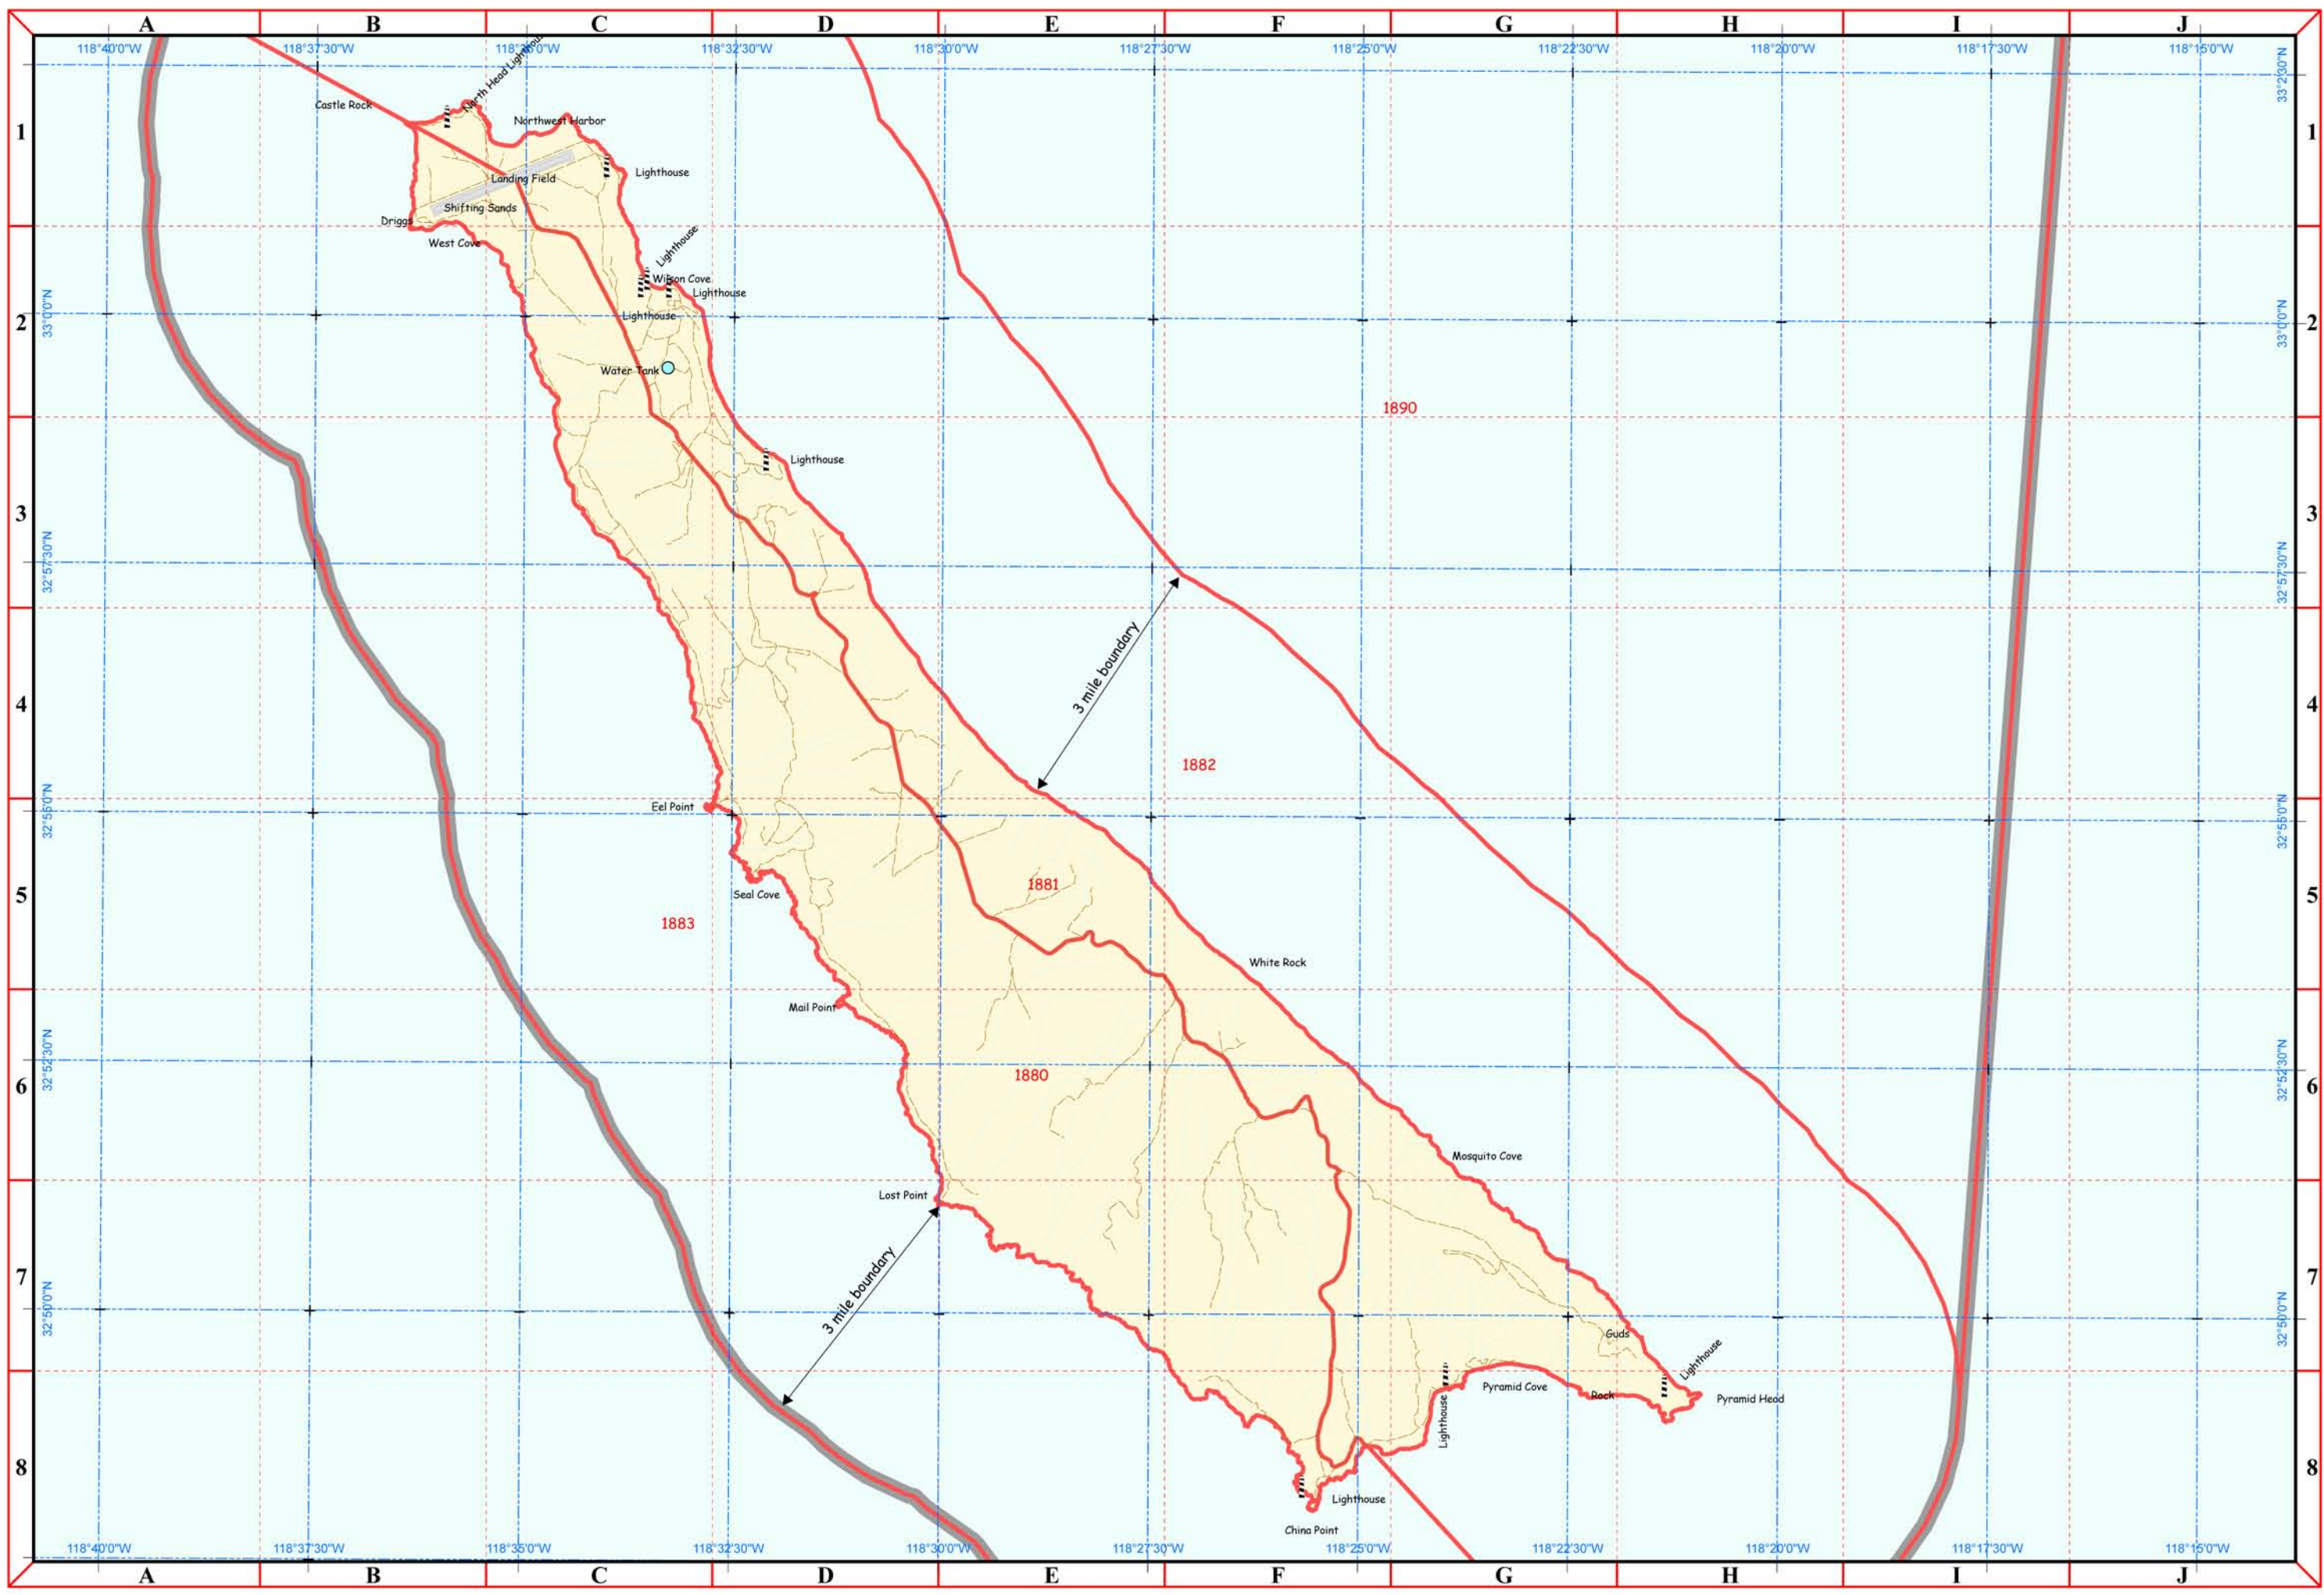

To report map errors or omissions, send an e-mail to
MIS Rpt Maps on the LASD e-mail system.

Map Created: Tuesday, February 21, 2006

Map Symbols

- Reporting Districts
- Station Boundary Line
- Roads
 - Freeway
 - Ramp/Interchange
 - Highway
 - Primary Road
 - Primary Intchange
 - Secondary Road
 - Minor Road
 - Alley
 - Railroad
 - Rapid Transit
 - R.T. with roads
 - Trail
- Cities
 - Unincorporated
 - Cities (other colors)
- Cultural Features
 - Sheriff Station
 - Sheriff Sub-Station
 - Campground
 - Telephone
 - Fire Station
 - Water Tower
 - Courthouse
 - Hospital
 - City Hall/Civic Center
 - Post Office
 - Library
 - Lighthouse
 - Peak
 - Junior High/High School
 - Elementary/Middle School
 - Other Features

Thomas Brothers Map Base, All Rights Reserved