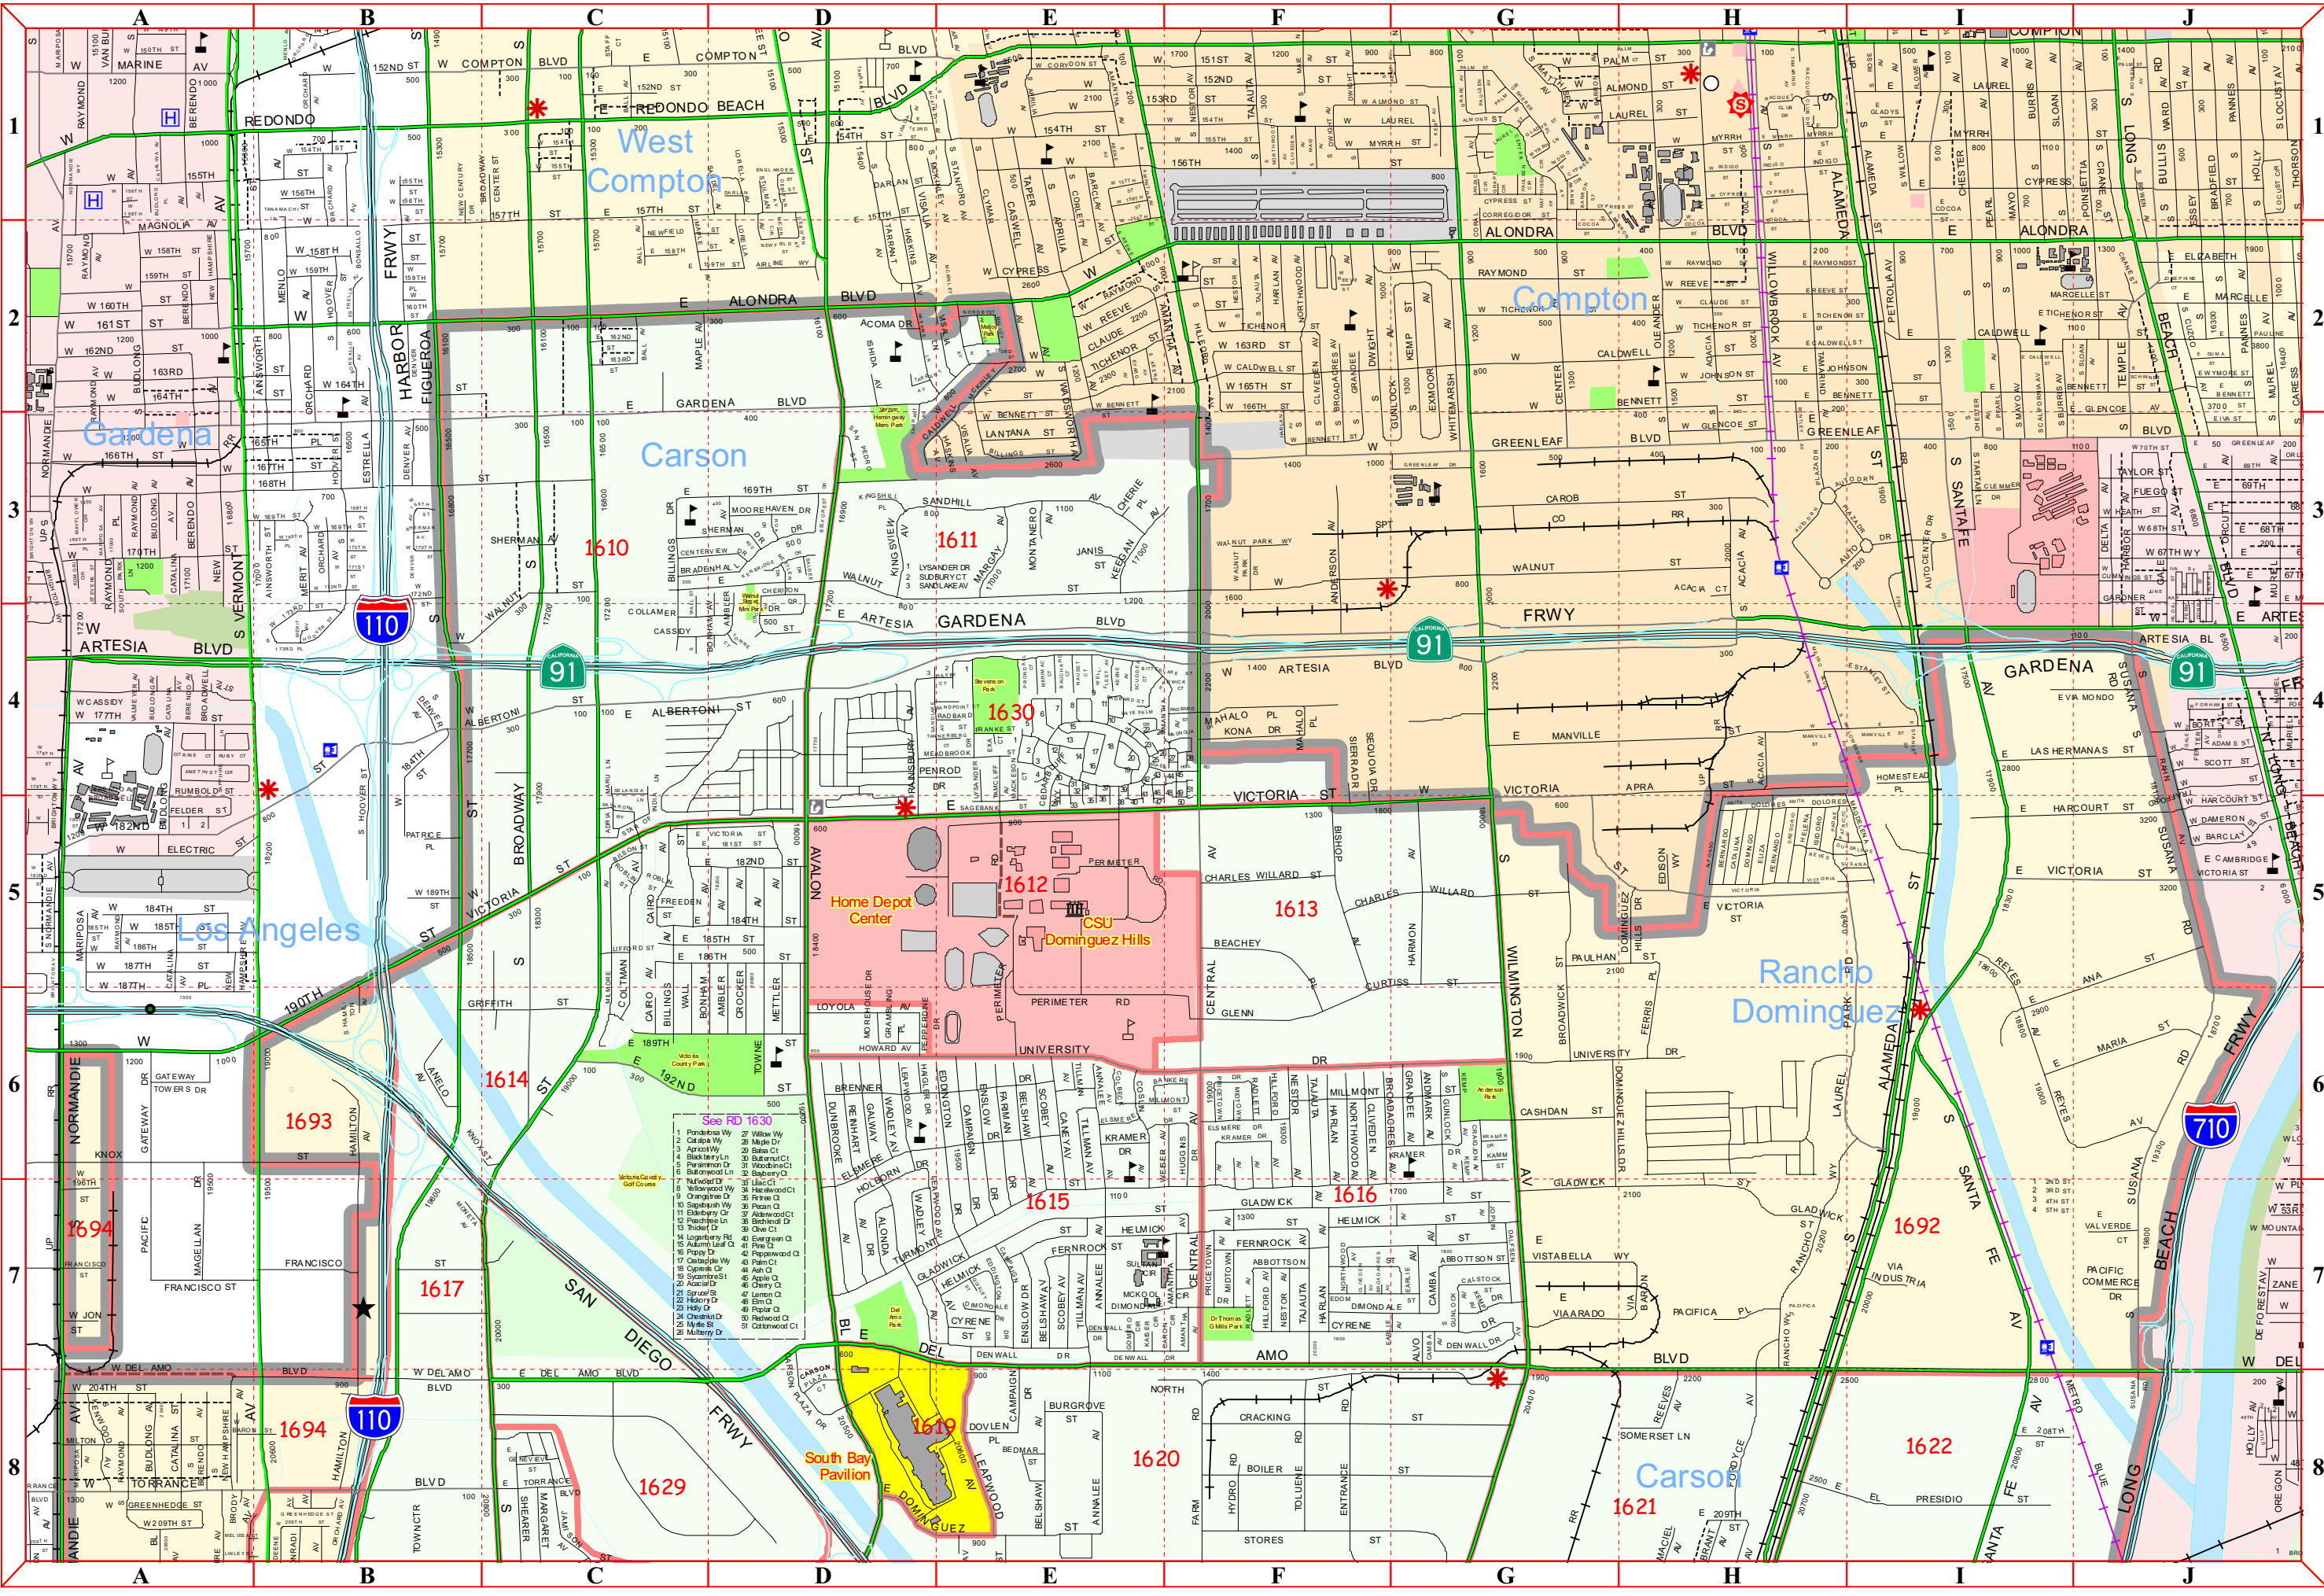

To report map errors or omissions, send an e-mail to MIS.RD.Maps on the LASD e-mail system.

Map Created on Thursday, November 02, 2006

Carson Station

Map Symbols

- Reporting Districts
- Station Boundary Line
- Roads
  - Freeway
  - Ramp/Interchange
  - Highway
  - Primary Infringe
  - Secondary Road
  - Minor Road
  - Alley
  - Railroad
  - Rapid Transit
  - RT. with roads
  - Trail
- Cities
  - Unincorporated
  - Cities (other colors)
- Cultural Features
  - Sheriff Station
  - Sheriff Sub-Station
  - Police Stations
  - California Highway Patrol
  - Fire Station
  - Housing Project
  - Courthouse
  - Hospital
  - City Hall/Civic Center
  - Post Office
  - Library
  - Bus/Railway/Metro Station
  - College/University
  - Junior High/High School
  - Elementary/Middle School
  - Other Features

Thomas Brothers Map Base. All Rights Reserved