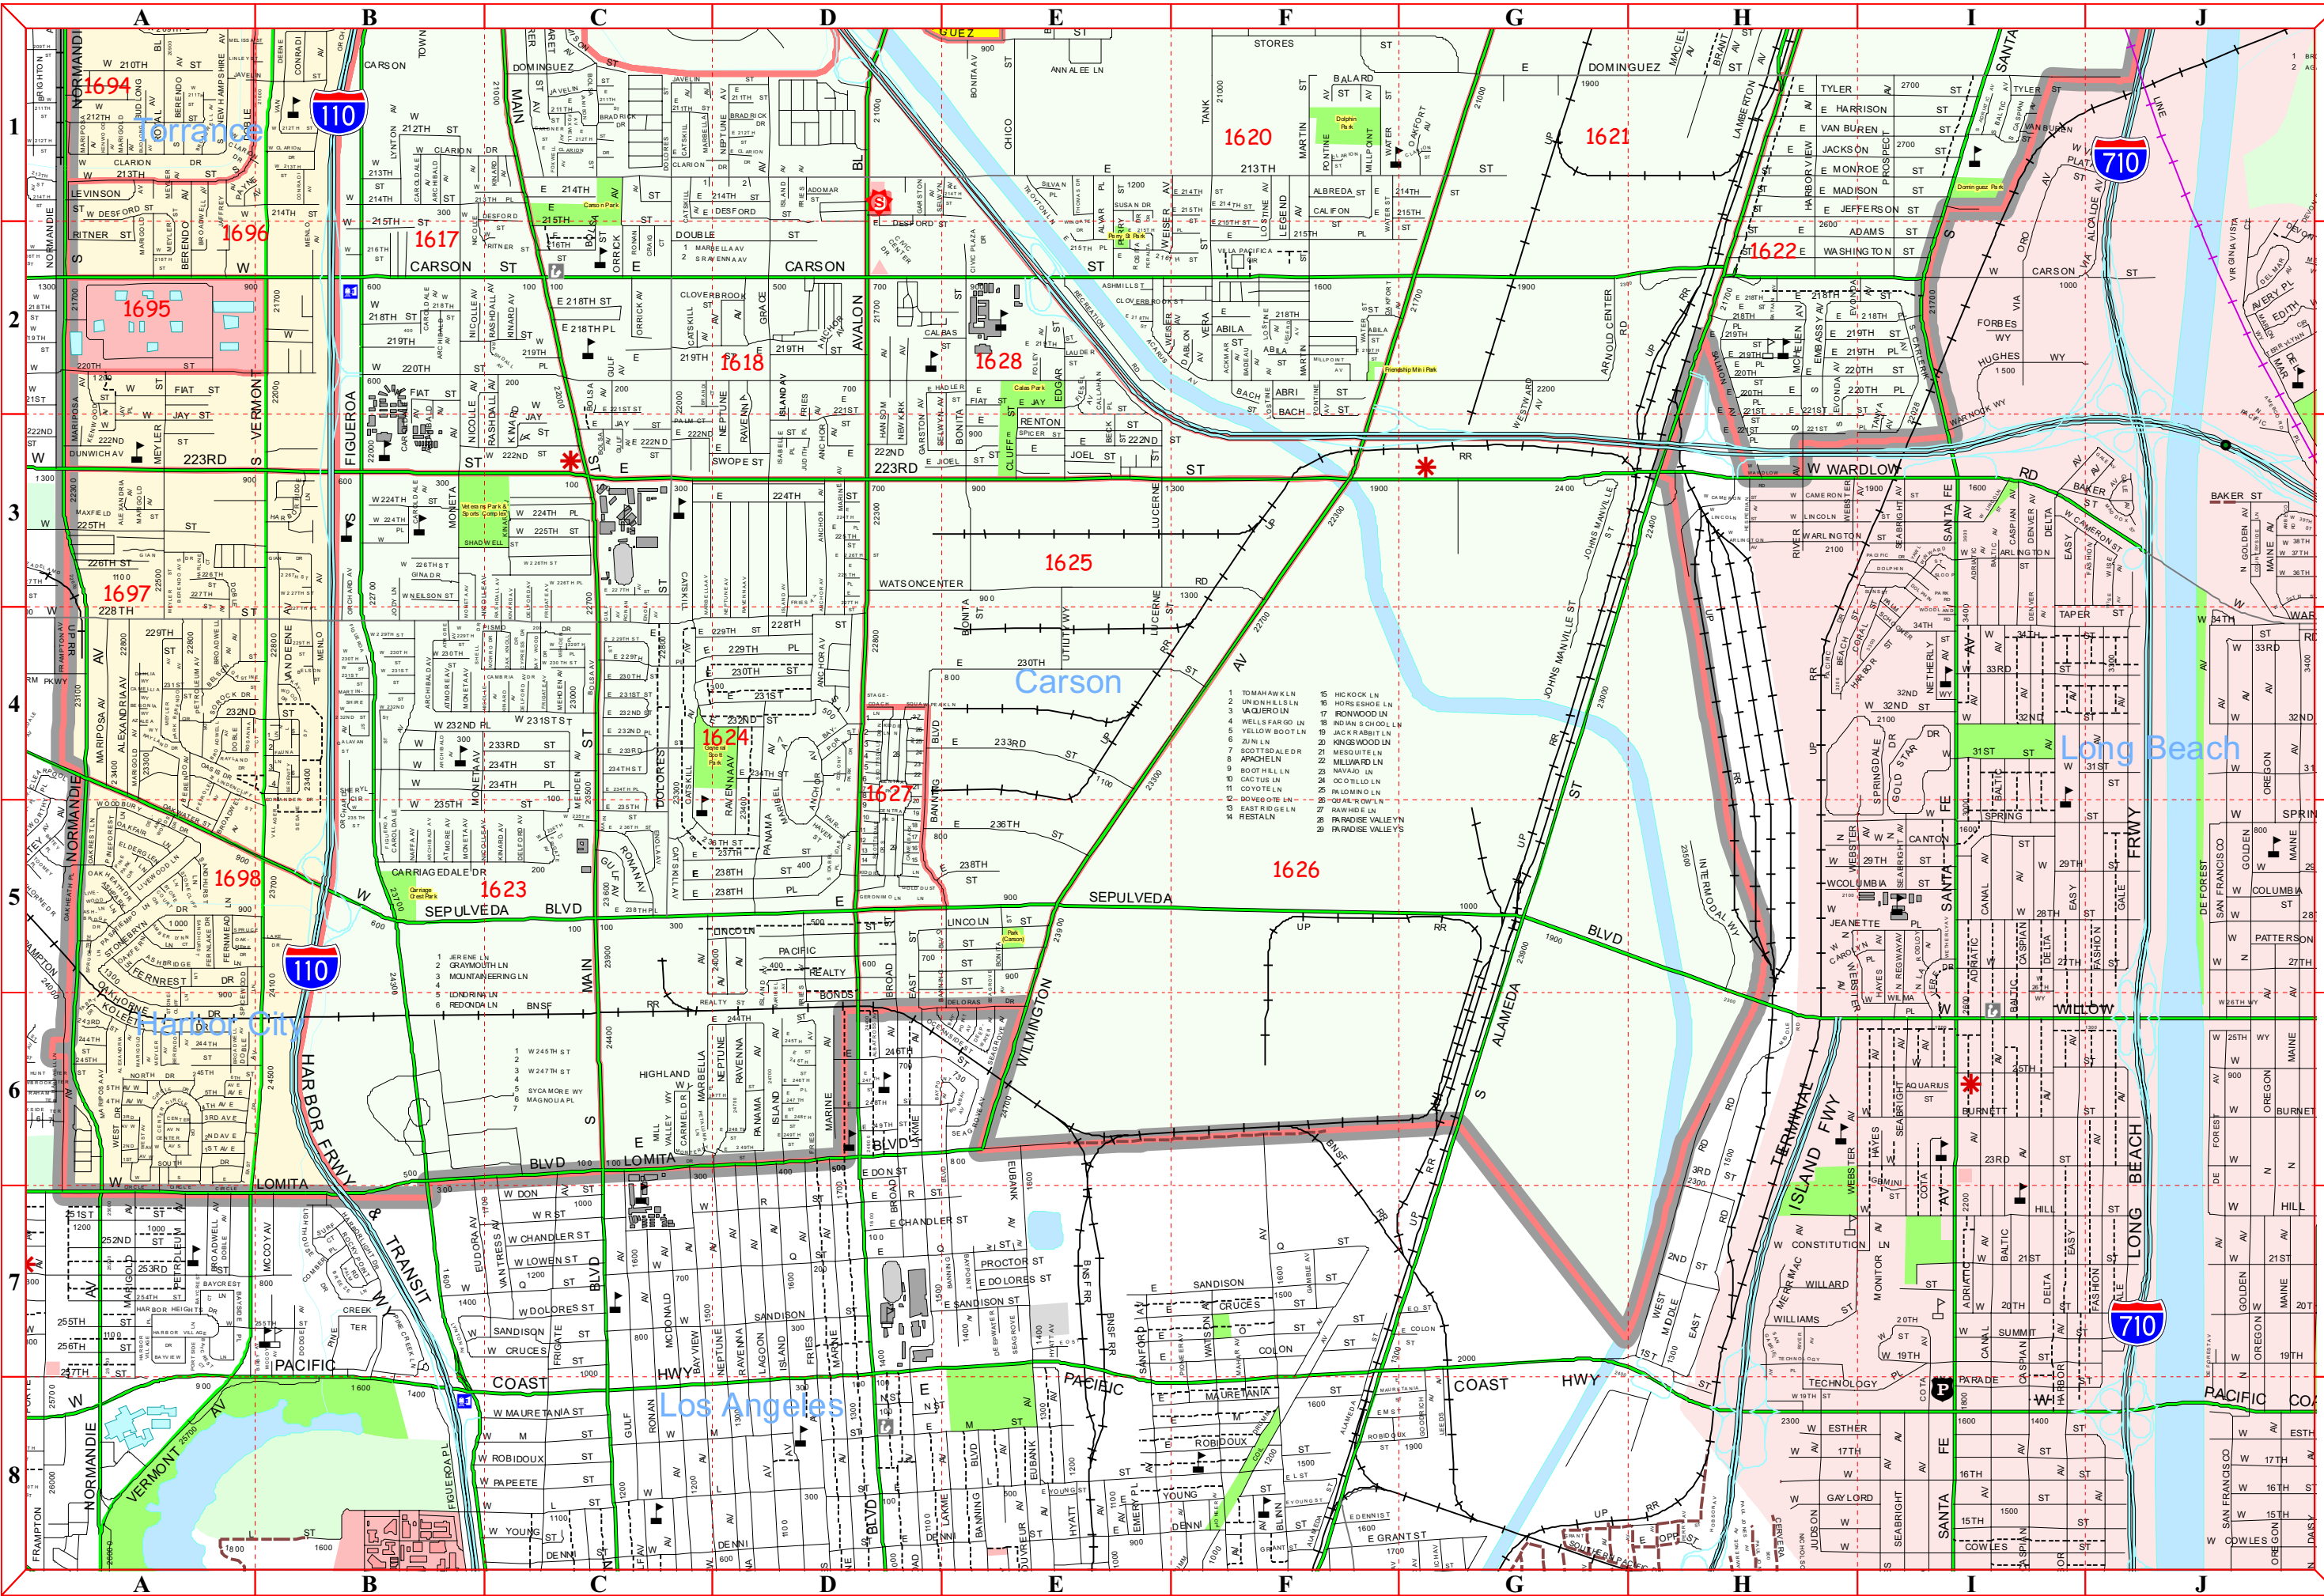

To report map errors or omissions, send an e-mail to MIS.RD.Maps on the LASD e-mail system.

Map Created on Thursday, November 02, 2006

**Map Symbols**

- Reporting Districts
- Station Boundary Line
- Roads
  - Freeway
  - Ramp/Interchange
  - Highway
  - Primary Road
  - Primary Intlinge
  - Secondary Road
  - Minor Road
  - Alley
  - Railroad
  - Rapid Transit
  - RT. with roads
  - Trail
- Cities
  - Unincorporated
  - Cities (other colors)
- Cultural Features
  - Sheriff Station
  - Sheriff Sub-Station
  - Police Stations
  - California Highway Patrol
  - Fire Station
  - Housing Project
  - Courthouse
  - Hospital
  - City Hall/Civic Center
  - Post Office
  - Library
  - Bus/Railway/Metro Station
  - College/University
  - Junior High/High School
  - Elementary/Middle School
  - Other Features

Thomas Brothers Map Base. All Rights Reserved