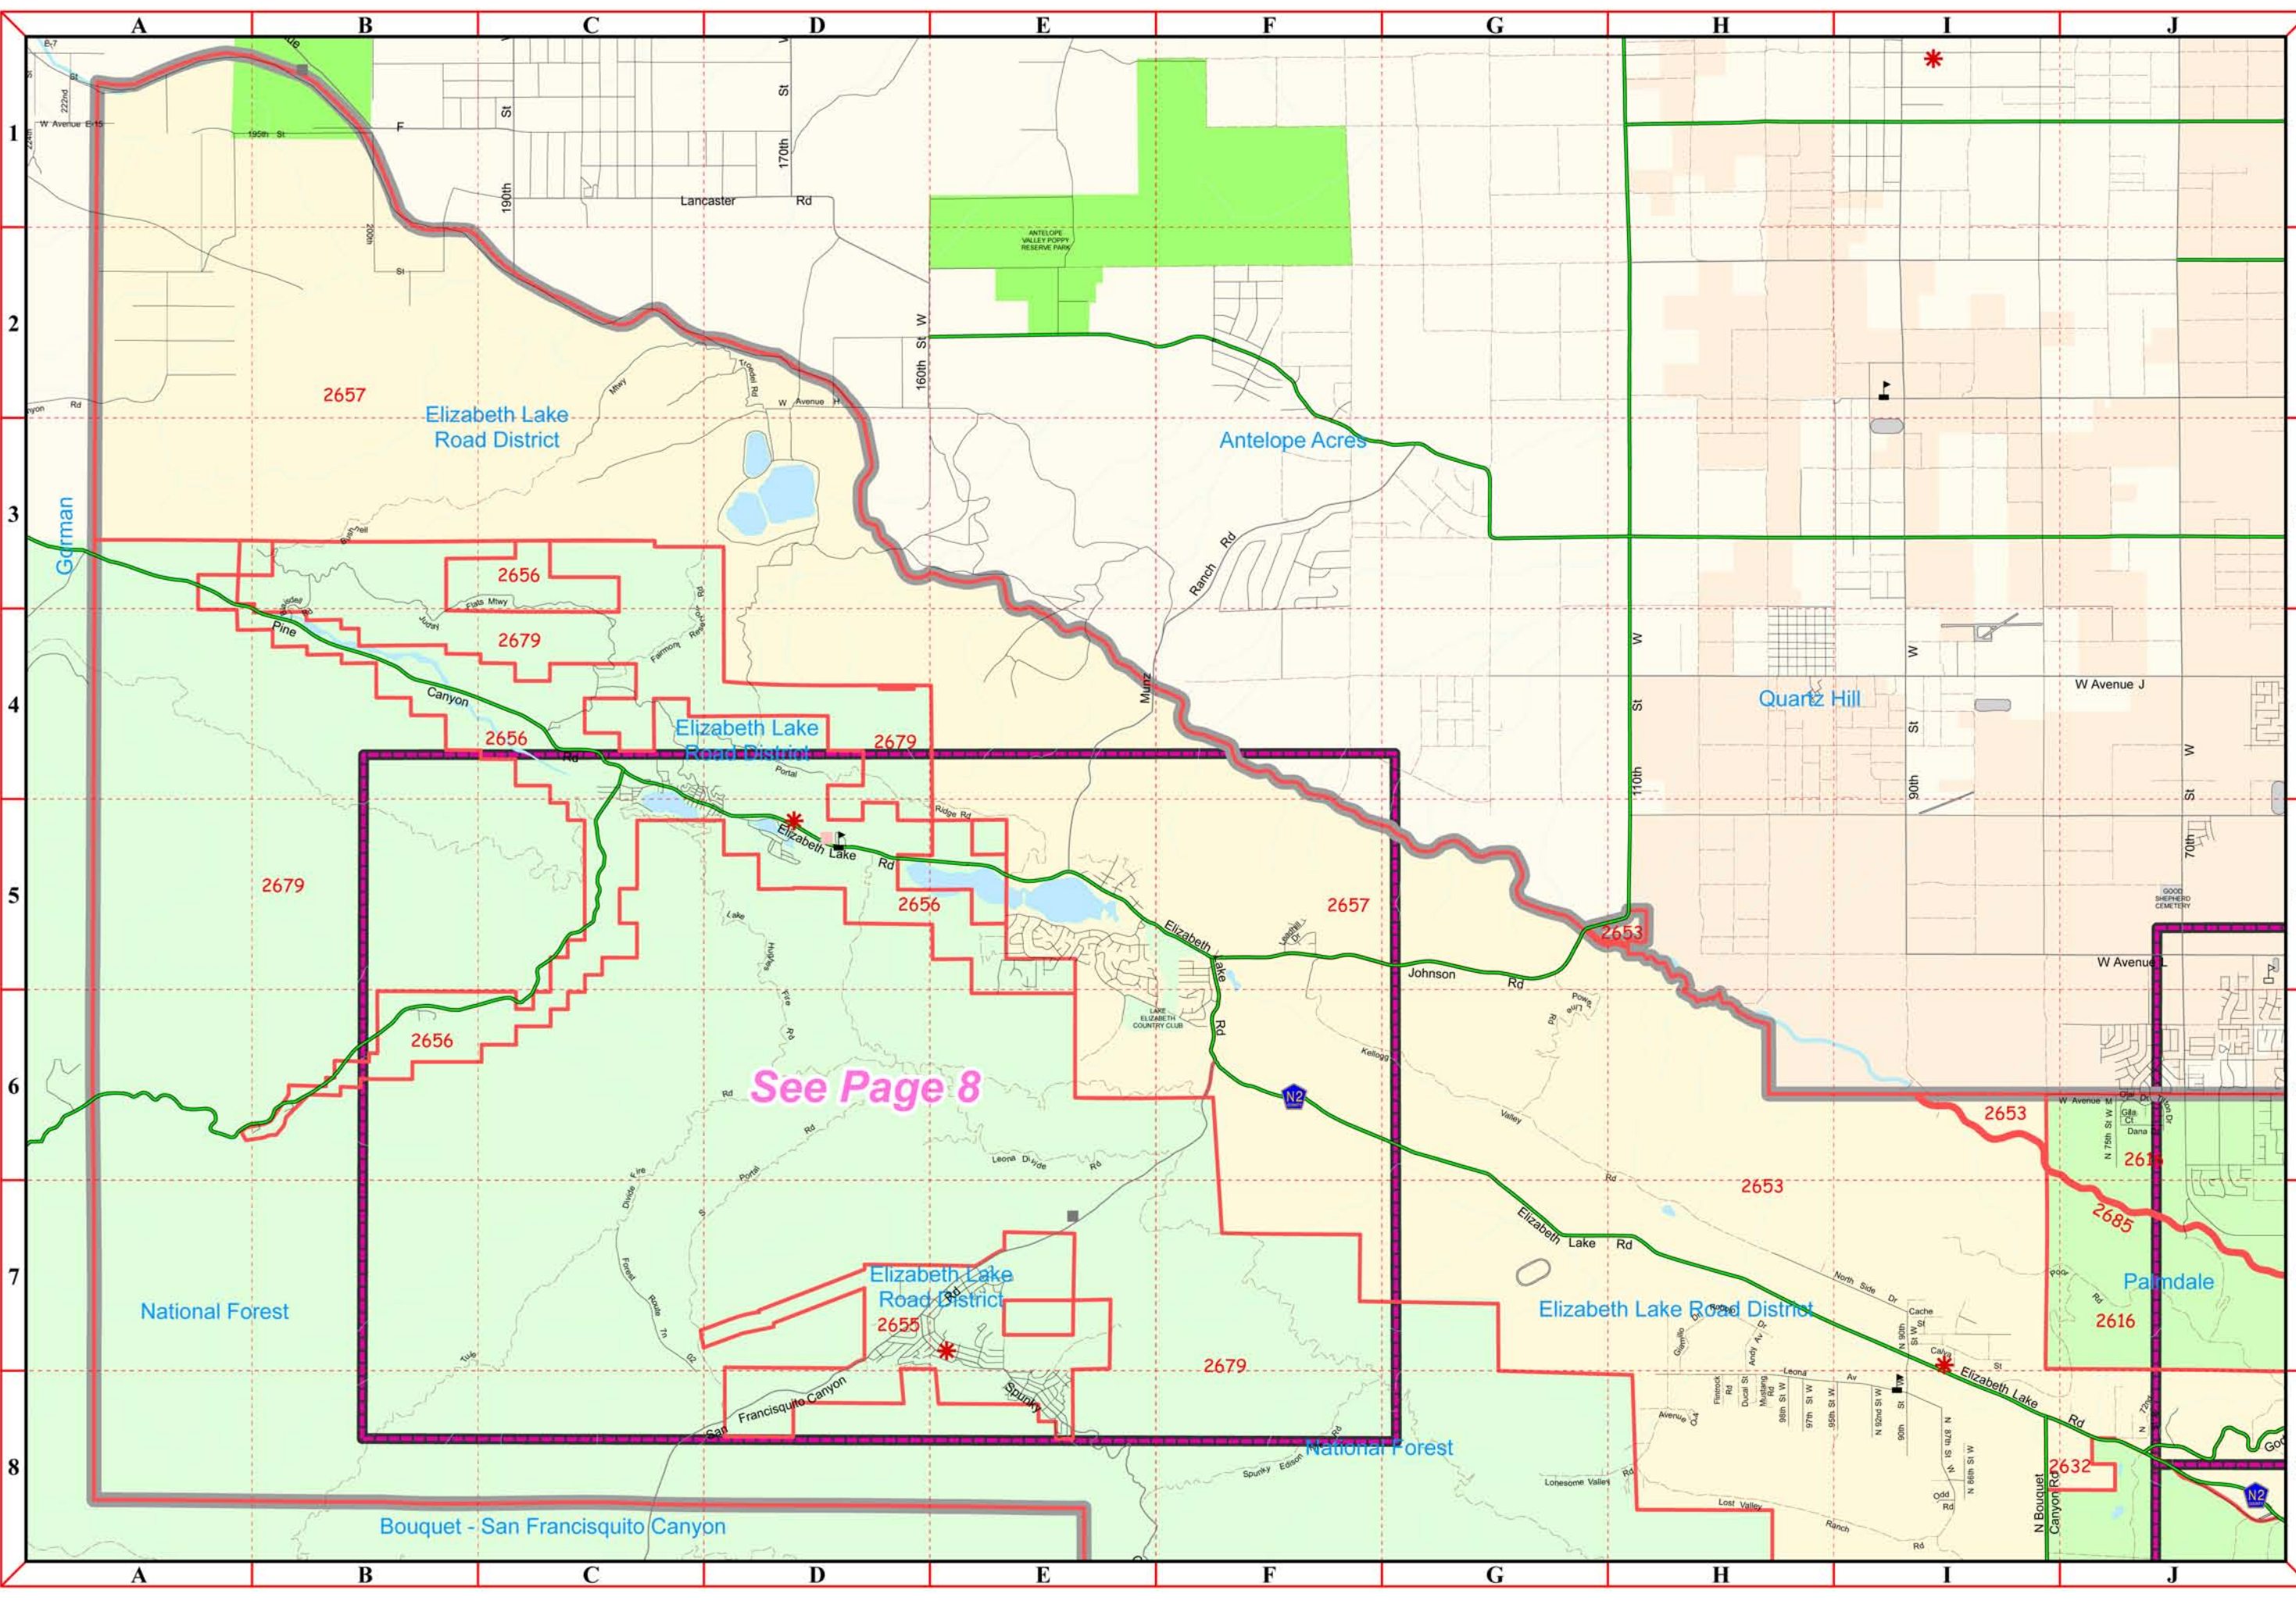

To report map errors or omissions, send an e-mail to
MIS RD Maps on the LASD e-mail system.

Map Created: Tuesday, July 18, 2006
RD Date: 20060622

Map Symbols

- Reporting Districts
- Station Boundary Line
- Roads
 - Freeway
 - Ramp/Interchange
 - Highway
 - Primary Road
 - Secondary Road
 - Minor Road
 - Alley
- Railroad
- Rapid Transit
- R.T. with roads
- Trail
- Cities
 - Unincorporated
 - Cities (other colors)
- Cultural Features
 - Sheriff Station
 - Sheriff Sub-Station
 - Police Stations
 - California Highway Patrol
 - Fire Station
 - Housing Project
 - Courthouse
 - Hospital
 - City Hall/Civic Center
 - Post Office
 - Library
 - Bus/Railway/Metro Station
 - College/University
 - Junior High/High School
 - Elementary/Middle School
 - Other Features

Thomas Brothers Map Base.
All Rights Reserved