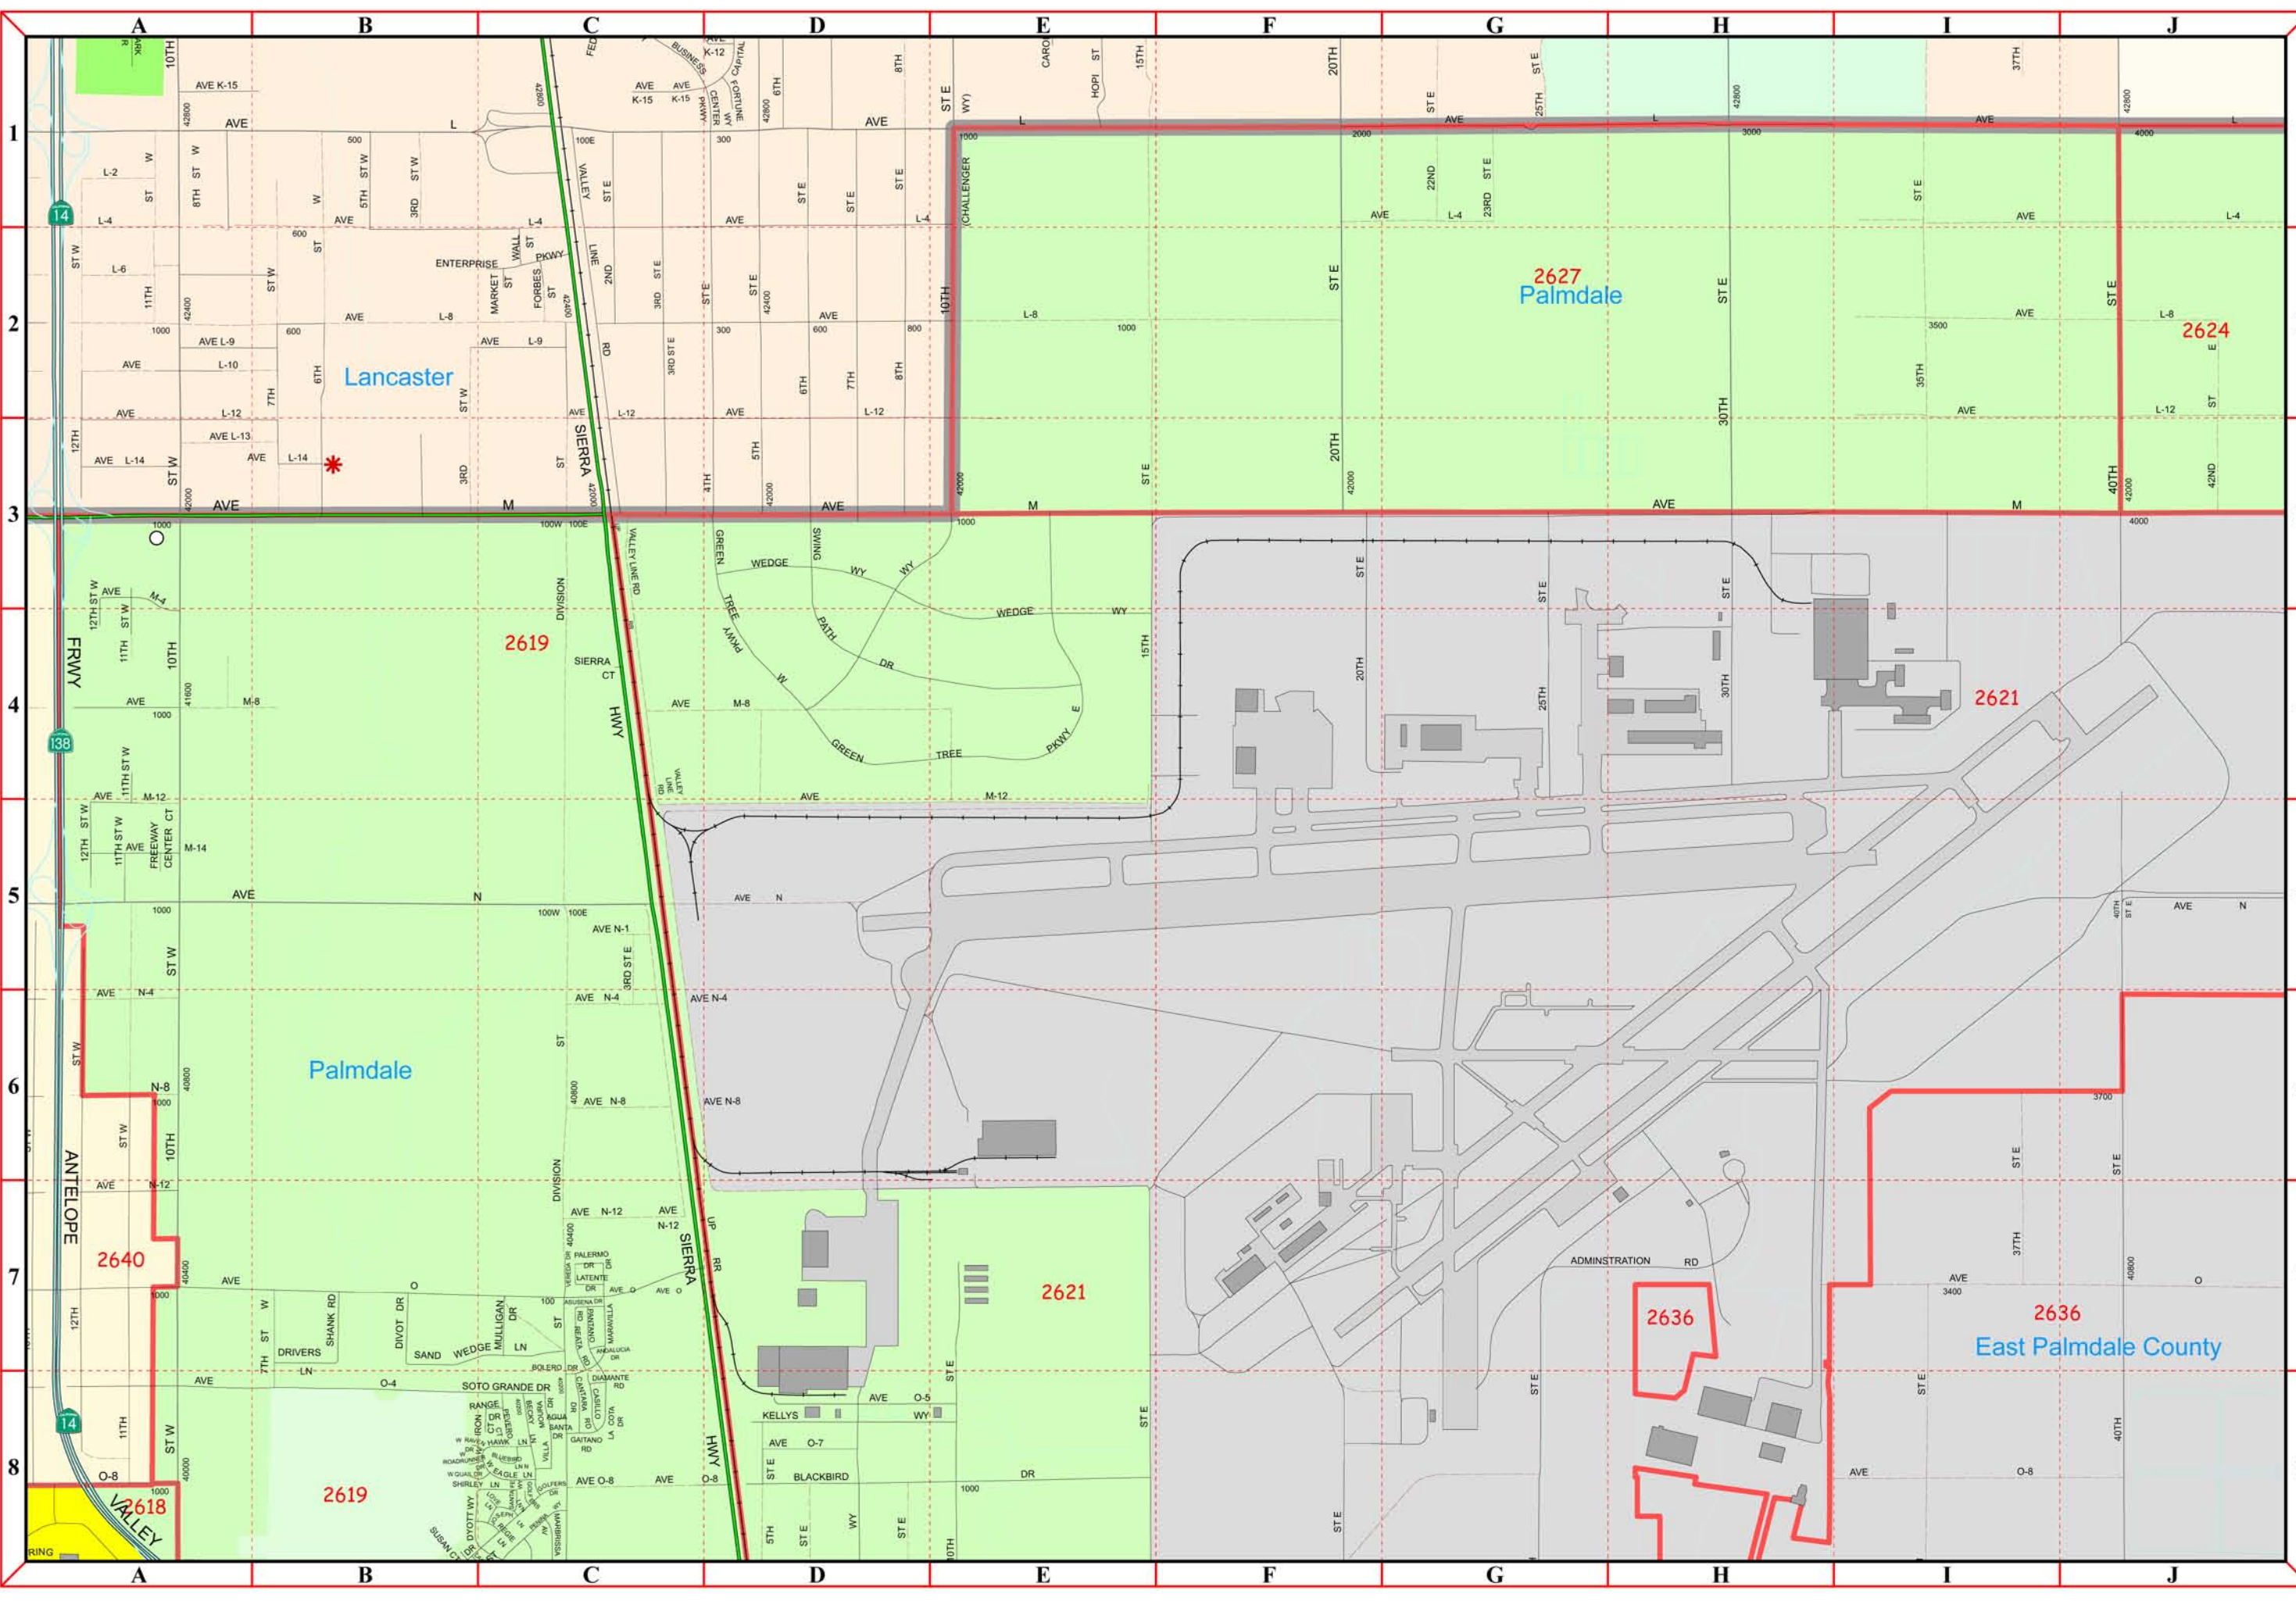

To report map errors or omissions, send an e-mail to MIS RD Maps on the LASD e-mail system.

Map Created: Tuesday, July 18, 2006  
RD Date: 20060922

# Palmdale Station

- Map Symbols**
- Reporting Districts
  - Station Boundary Line
  - Roads
    - Freeway
    - Ramp/Interchange
    - Highway
    - Primary Road
    - Secondary Road
    - Minor Road
    - Alley
  - Railroad
  - Rapid Transit
  - R.T. with roads
  - Trail
  - Cities
    - Unincorporated
    - Cities (other colors)
  - Cultural Features
    - Sheriff Station
    - Sheriff Sub-Station
    - Police Stations
    - California Highway Patrol
    - Fire Station
    - Housing Project
    - Courthouse
    - Hospital
    - City Hall/Civic Center
    - Post Office
    - Library
    - Bus/Railway/Metro Station
    - College/University
    - Junior High/High School
    - Elementary/Middle School
    - Other Features
- Thomas Brothers Map Base. All Rights Reserved