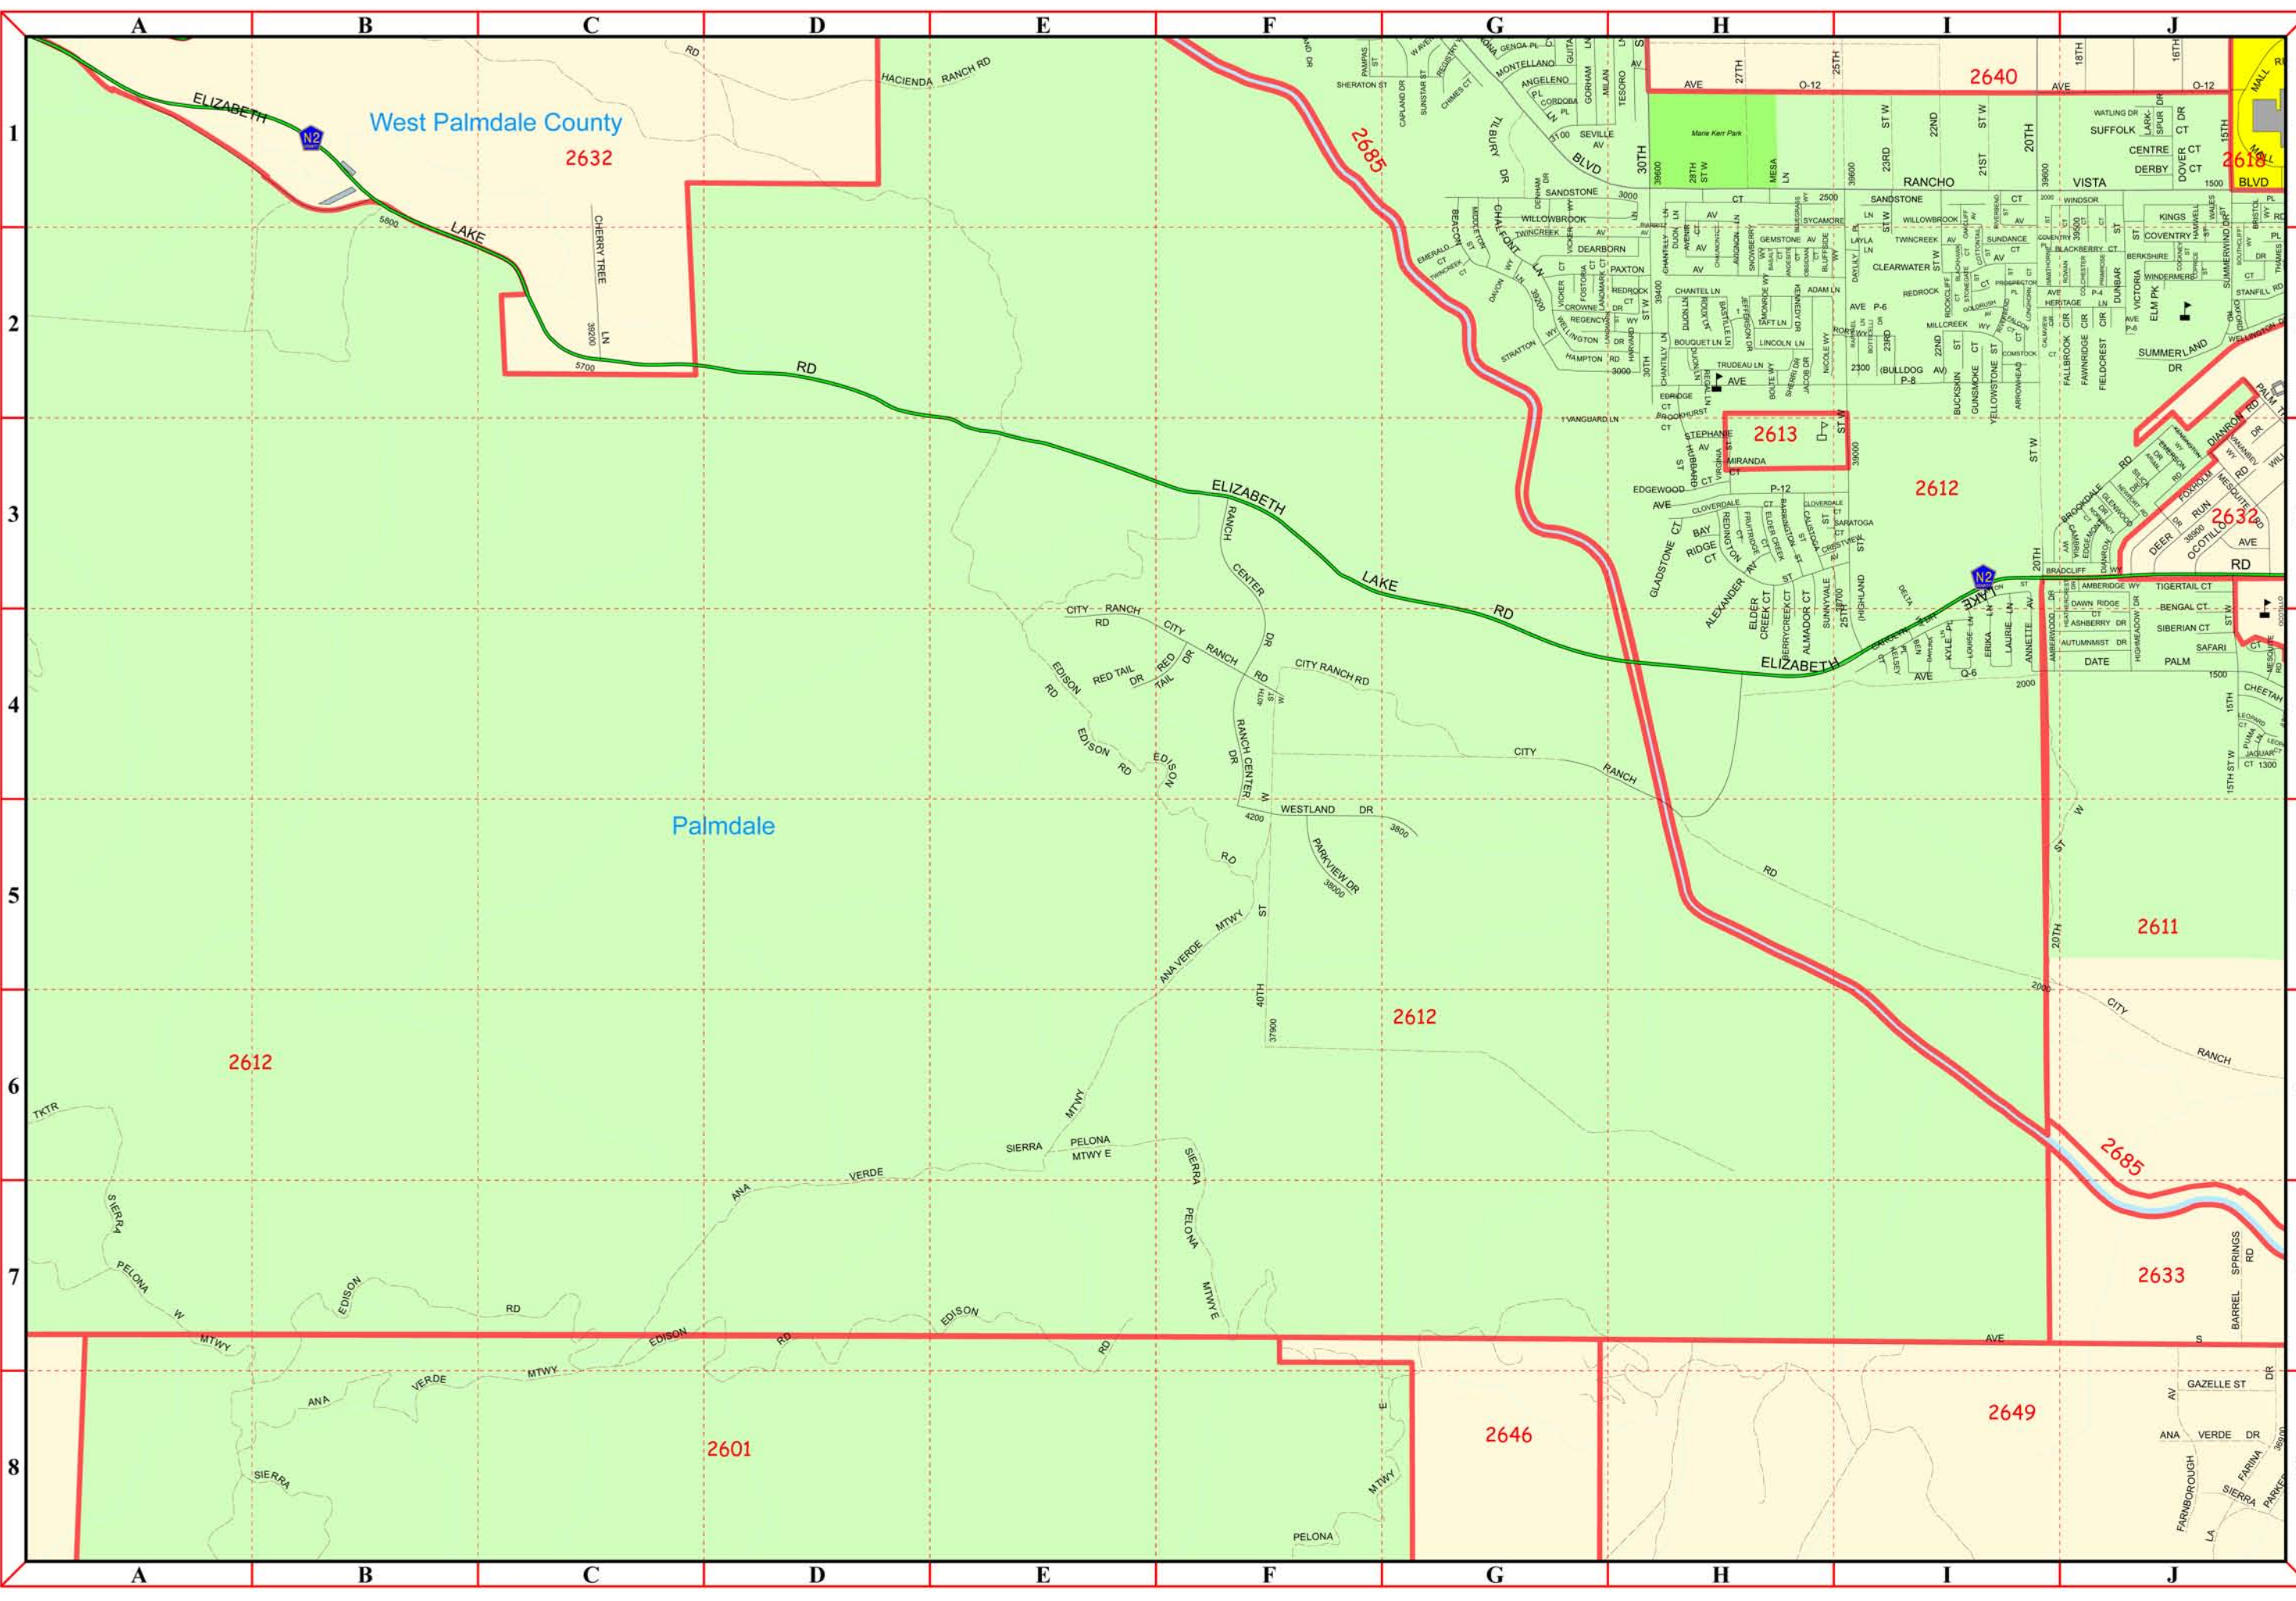

To report map errors or omissions, send an e-mail to MIS RD Maps on the LASD e-mail system.

Map Created: Tuesday, July 18, 2006
RD Date: 20060622

- Map Symbols**
- Reporting Districts
 - Station Boundary Line
 - Roads
 - Freeway
 - Ramp/Interchange
 - Highway
 - Primary Road
 - Secondary Road
 - Minor Road
 - Alley
 - Railroad
 - Rapid Transit
 - R.T. with roads
 - Trail
 - Cities
 - Unincorporated
 - Cities (other colors)
 - Cultural Features
 - Sheriff Station
 - Sheriff Sub-Station
 - Police Stations
 - California Highway Patrol
 - Fire Station
 - Housing Project
 - Courthouse
 - Hospital
 - City Hall/Civic Center
 - Post Office
 - Library
 - Bus/Railway/Metro Station
 - College/University
 - Junior High/High School
 - Elementary/Middle School
 - Other Features
- Thomas Brothers Map Base. All Rights Reserved