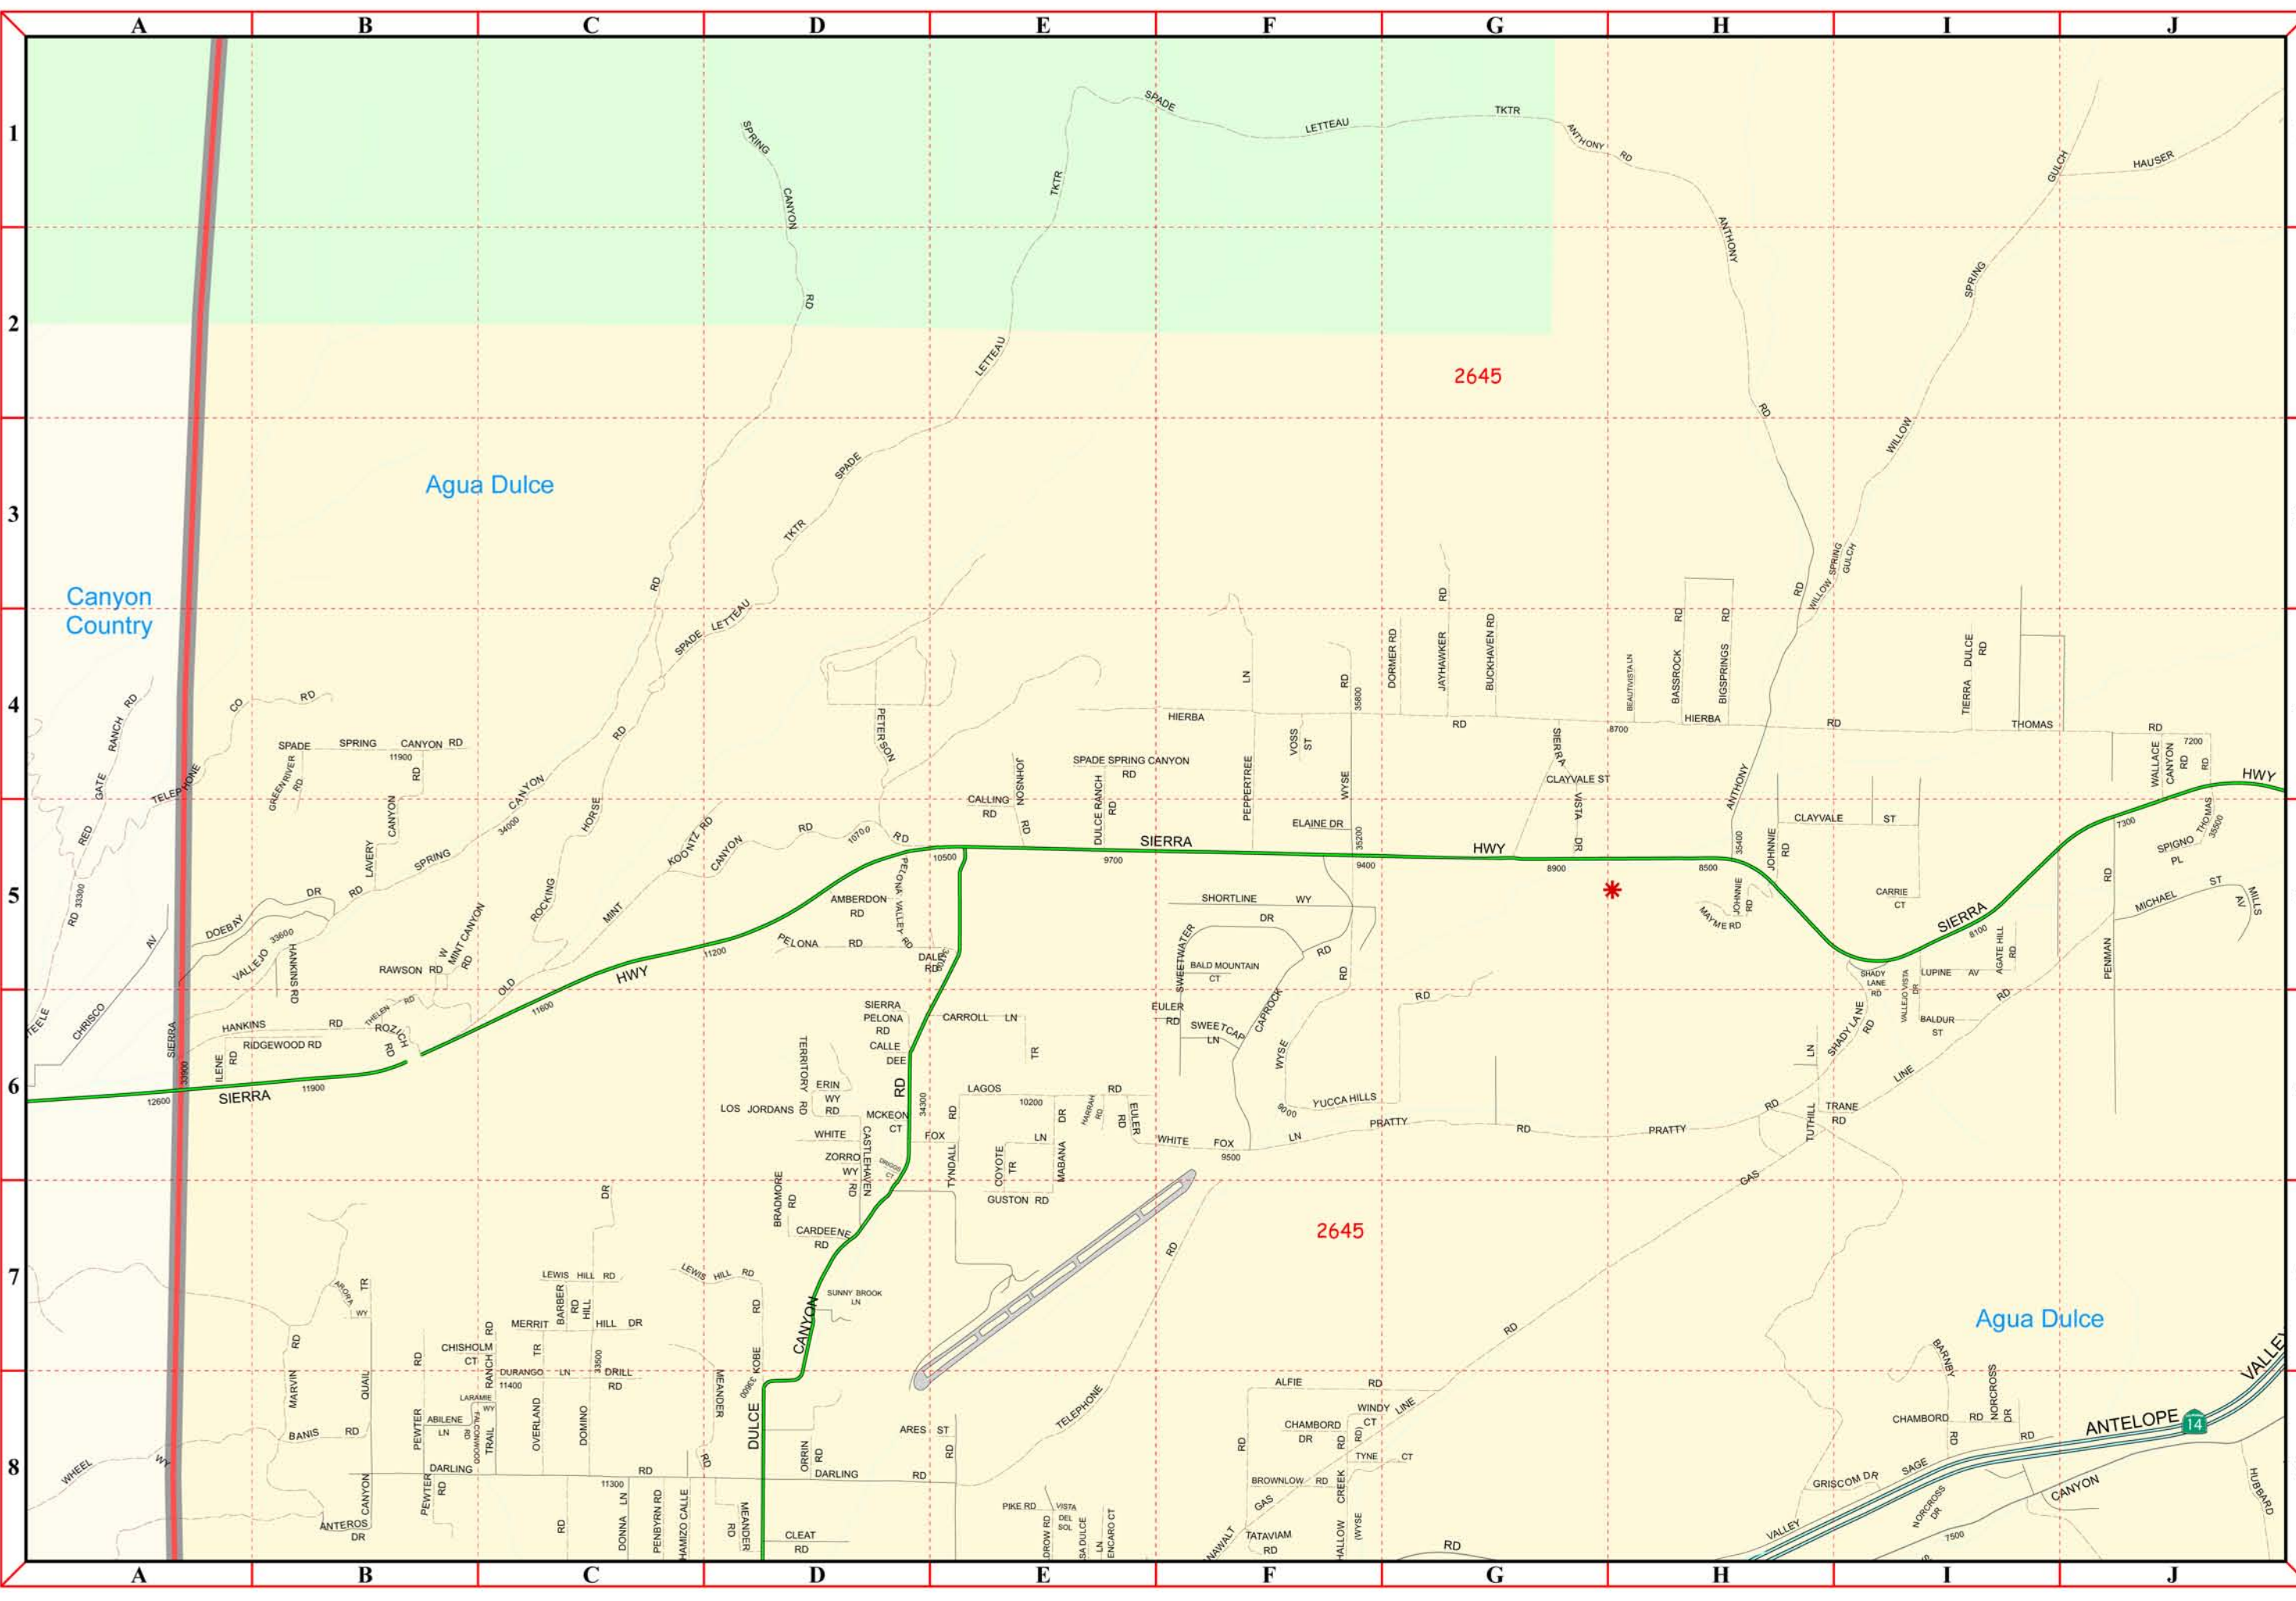

To report map errors or omissions, send an e-mail to MIS RD Maps on the LASD e-mail system.

Map Created: Tuesday, July 18, 2006  
RD Date: 20060622

Map Symbols

- Reporting Districts
- Station Boundary Line
- Roads
  - Freeway
  - Ramp/Interchange
  - Highway
  - Primary Road
  - Secondary Road
  - Minor Road
  - Alley
- Railroad
- Rapid Transit
- R.T. with roads
- Trail
- Cities
  - Unincorporated
  - Cities (other colors)
- Cultural Features
  - Sheriff Station
  - Sheriff Sub-Station
  - Police Stations
  - California Highway Patrol
  - Fire Station
  - Housing Project
  - Courthouse
  - Hospital
  - City Hall/Civic Center
  - Post Office
  - Library
  - Bus/Railway/Metro Station
  - College/University
  - Junior High/High School
  - Elementary/Middle School
  - Other Features

Thomas Brothers Map Base. All Rights Reserved