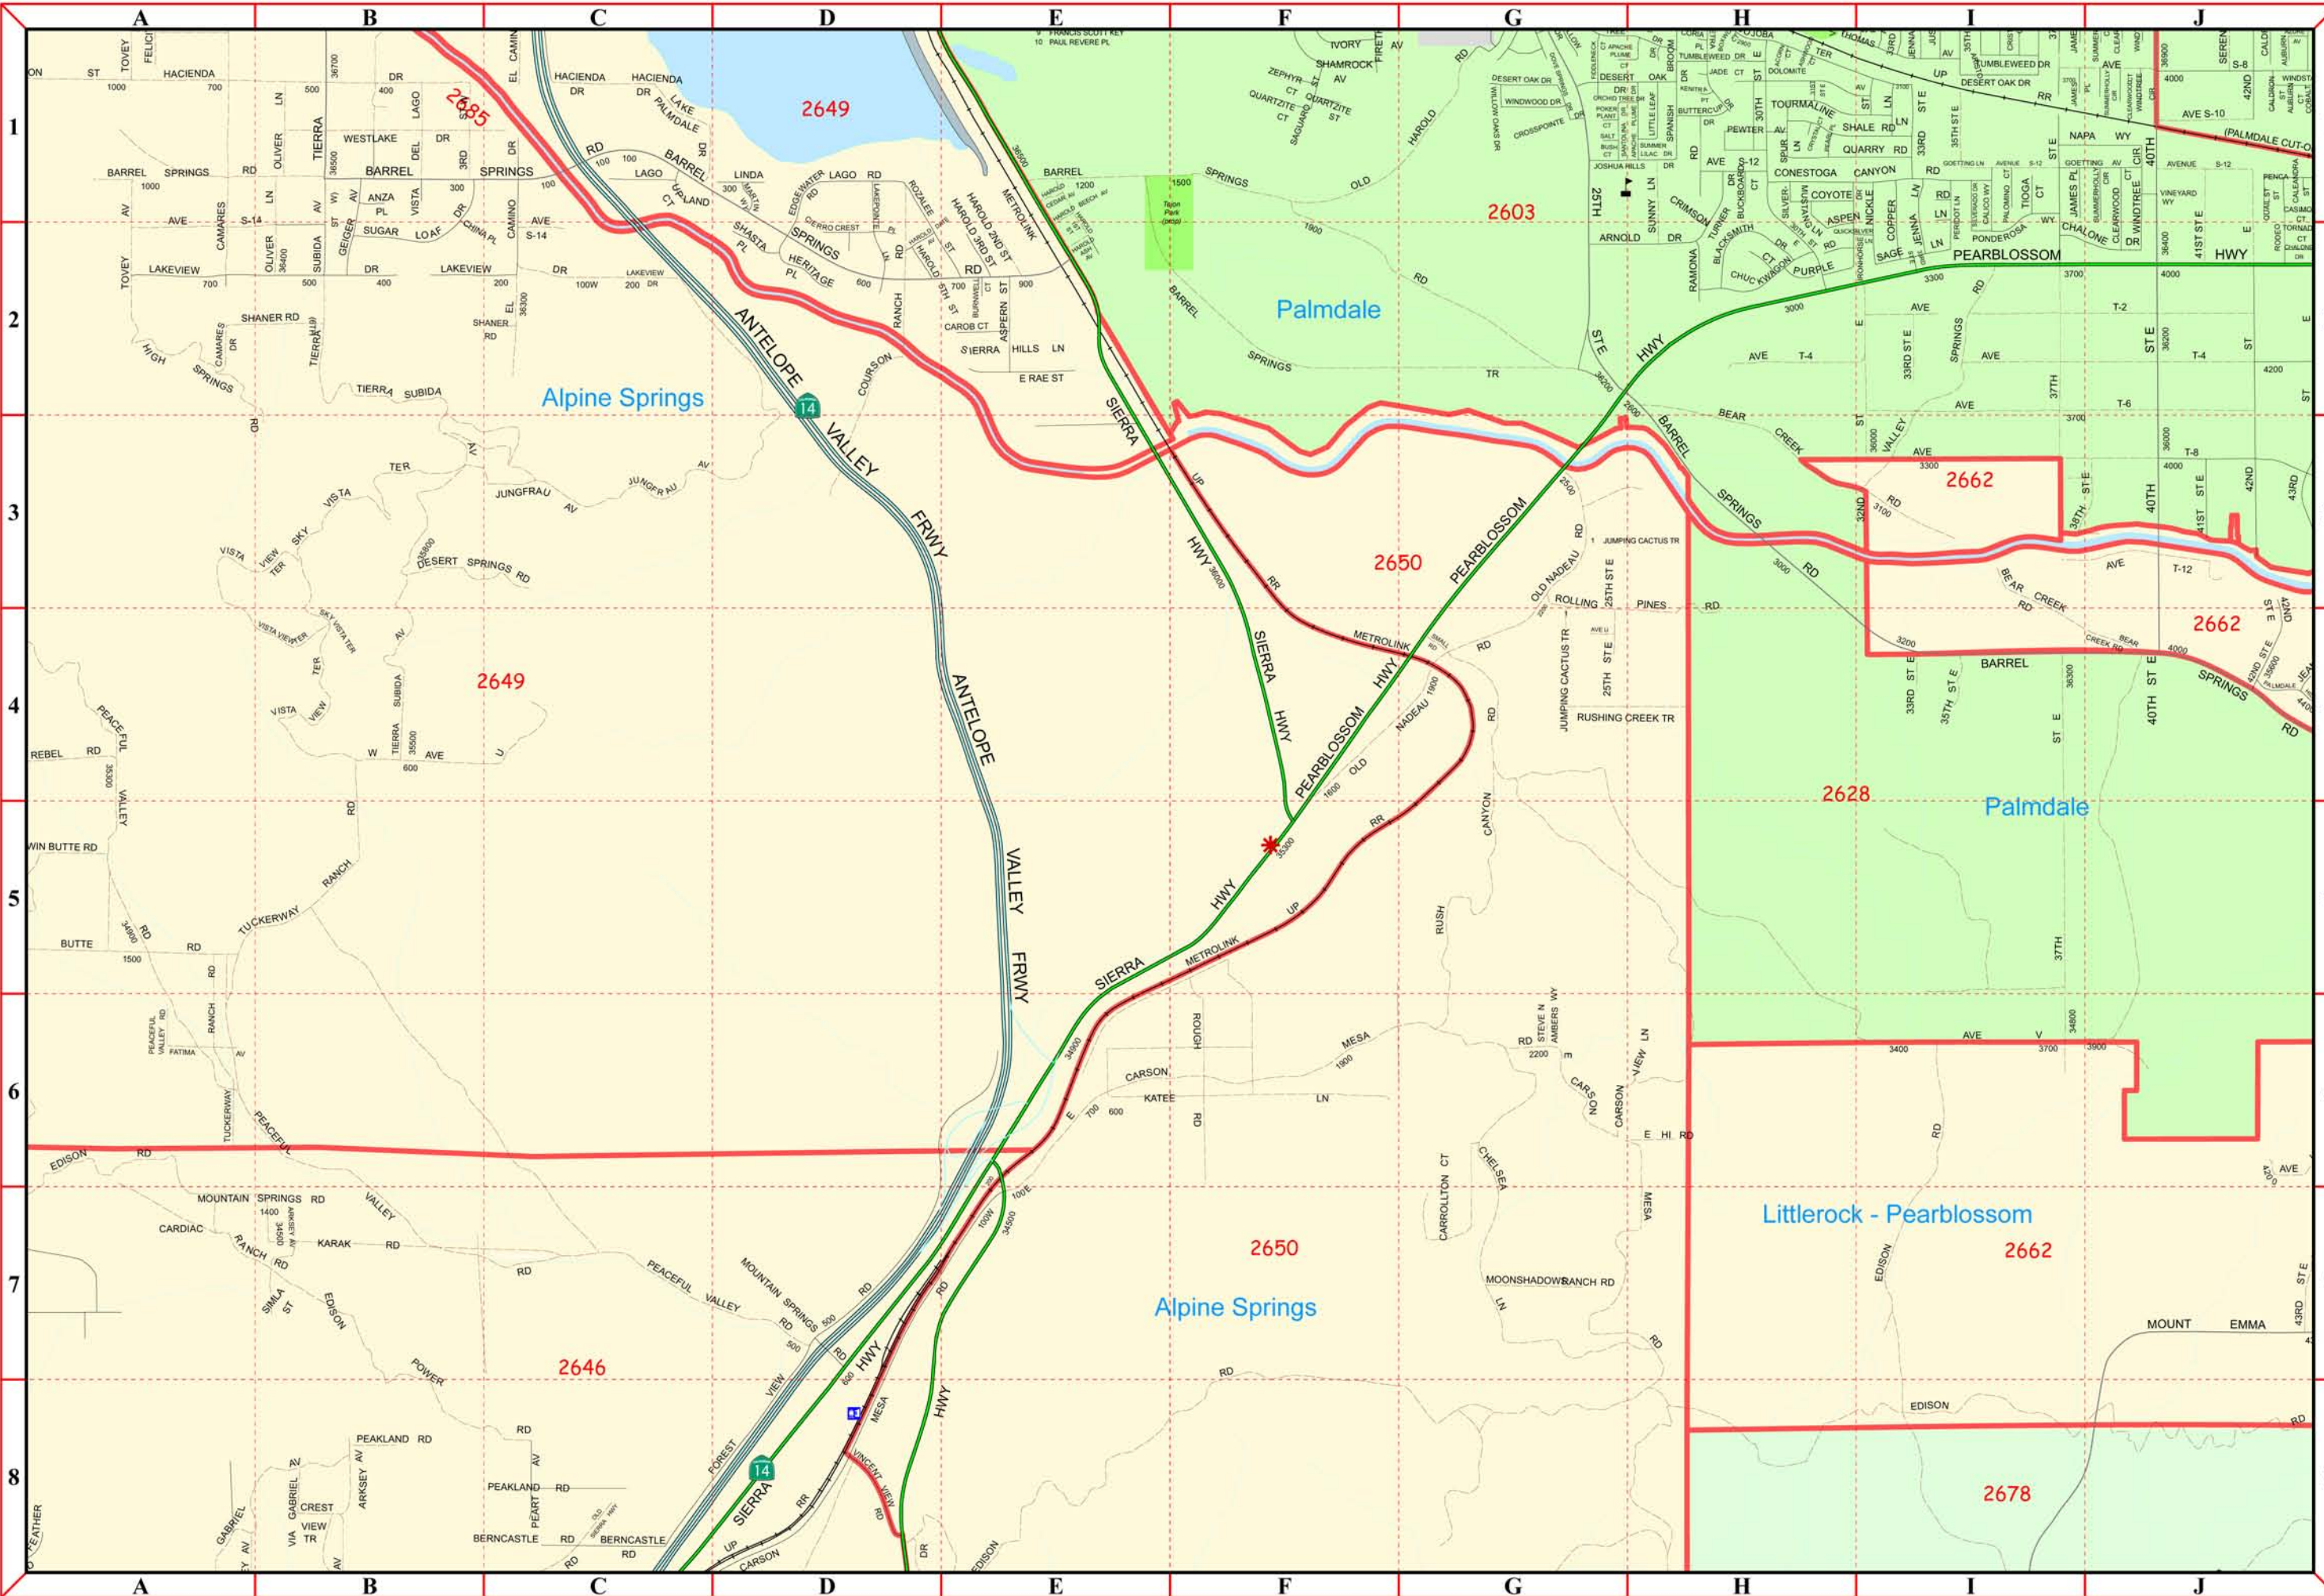

To report map errors or omissions, send an e-mail to MIS RD Maps on the LASD e-mail system.

Map Created: Tuesday, July 18, 2006
RD Date: 20060622

- Map Symbols**
- Reporting Districts
 - Station Boundary Line
 - Roads
 - Freeway
 - Ramp/Interchange
 - Highway
 - Primary Road
 - Secondary Road
 - Minor Road
 - Alley
 - Railroad
 - Rapid Transit
 - R.T. with roads
 - Trail
 - Cities
 - Unincorporated
 - Cities (other colors)
 - Cultural Features
 - Sheriff Station
 - Sheriff Sub-Station
 - Police Stations
 - California Highway Patrol
 - Fire Station
 - Housing Project
 - Courthouse
 - Hospital
 - City Hall/Civic Center
 - Post Office
 - Library
 - Bus/Railway/Metro Station
 - College/University
 - Junior High/High School
 - Elementary/Middle School
 - Other Features
- Thomas Brothers Map Base. All Rights Reserved