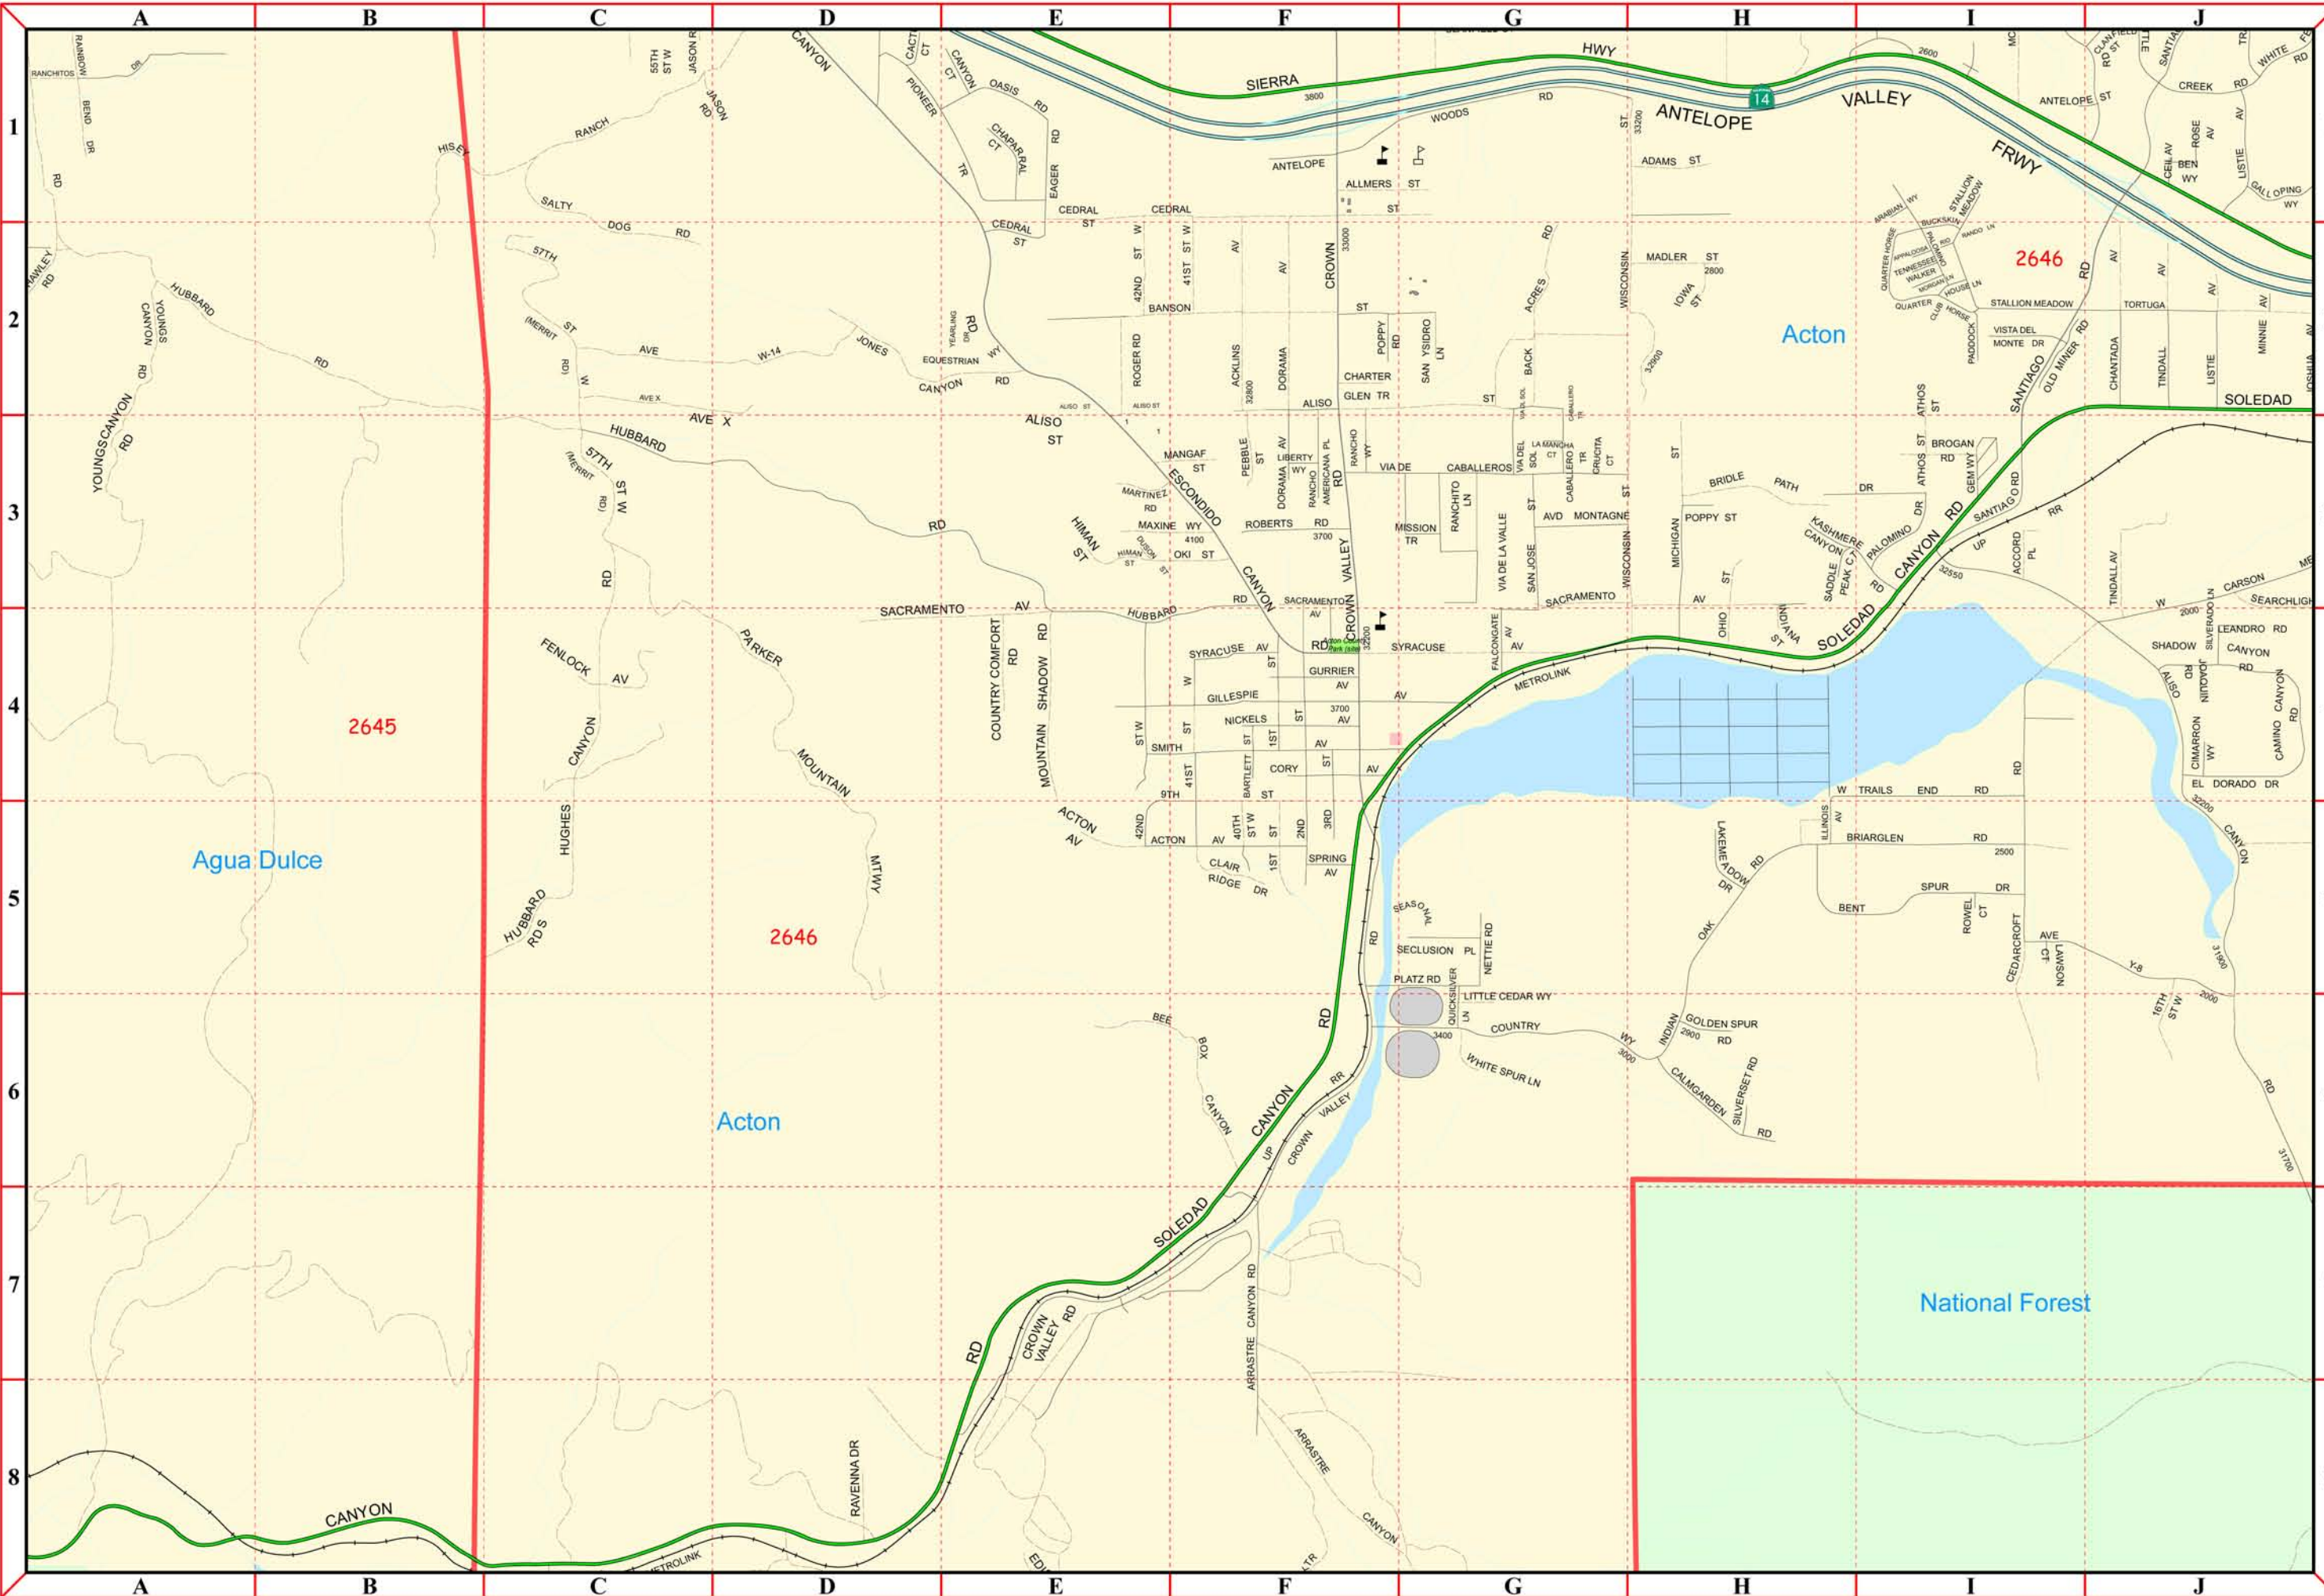

To report map errors or omissions, send an e-mail to MIS RD Maps on the LASD e-mail system.

Map Created: Tuesday, July 18, 2006
RD Date: 20060622

Map Symbols

- Reporting Districts
 - Station Boundary Line
 - Roads
 - Freeway
 - Ramp/Interchange
 - Highway
 - Primary Road
 - Secondary Road
 - Minor Road
 - Alley
 - Railroad
 - Rapid Transit
 - R.T. with roads
 - Trail
 - Cities
 - Unincorporated
 - Cities (other colors)
 - Cultural Features
 - Sheriff Station
 - Sheriff Sub-Station
 - Police Stations
 - California Highway Patrol
 - Fire Station
 - Housing Project
 - Courthouse
 - Hospital
 - City Hall/Civic Center
 - Post Office
 - Library
 - Bus/Railway/Metro Station
 - College/University
 - Junior High/High School
 - Elementary/Middle School
 - Other Features
- Thomas Brothers Map Base. All Rights Reserved