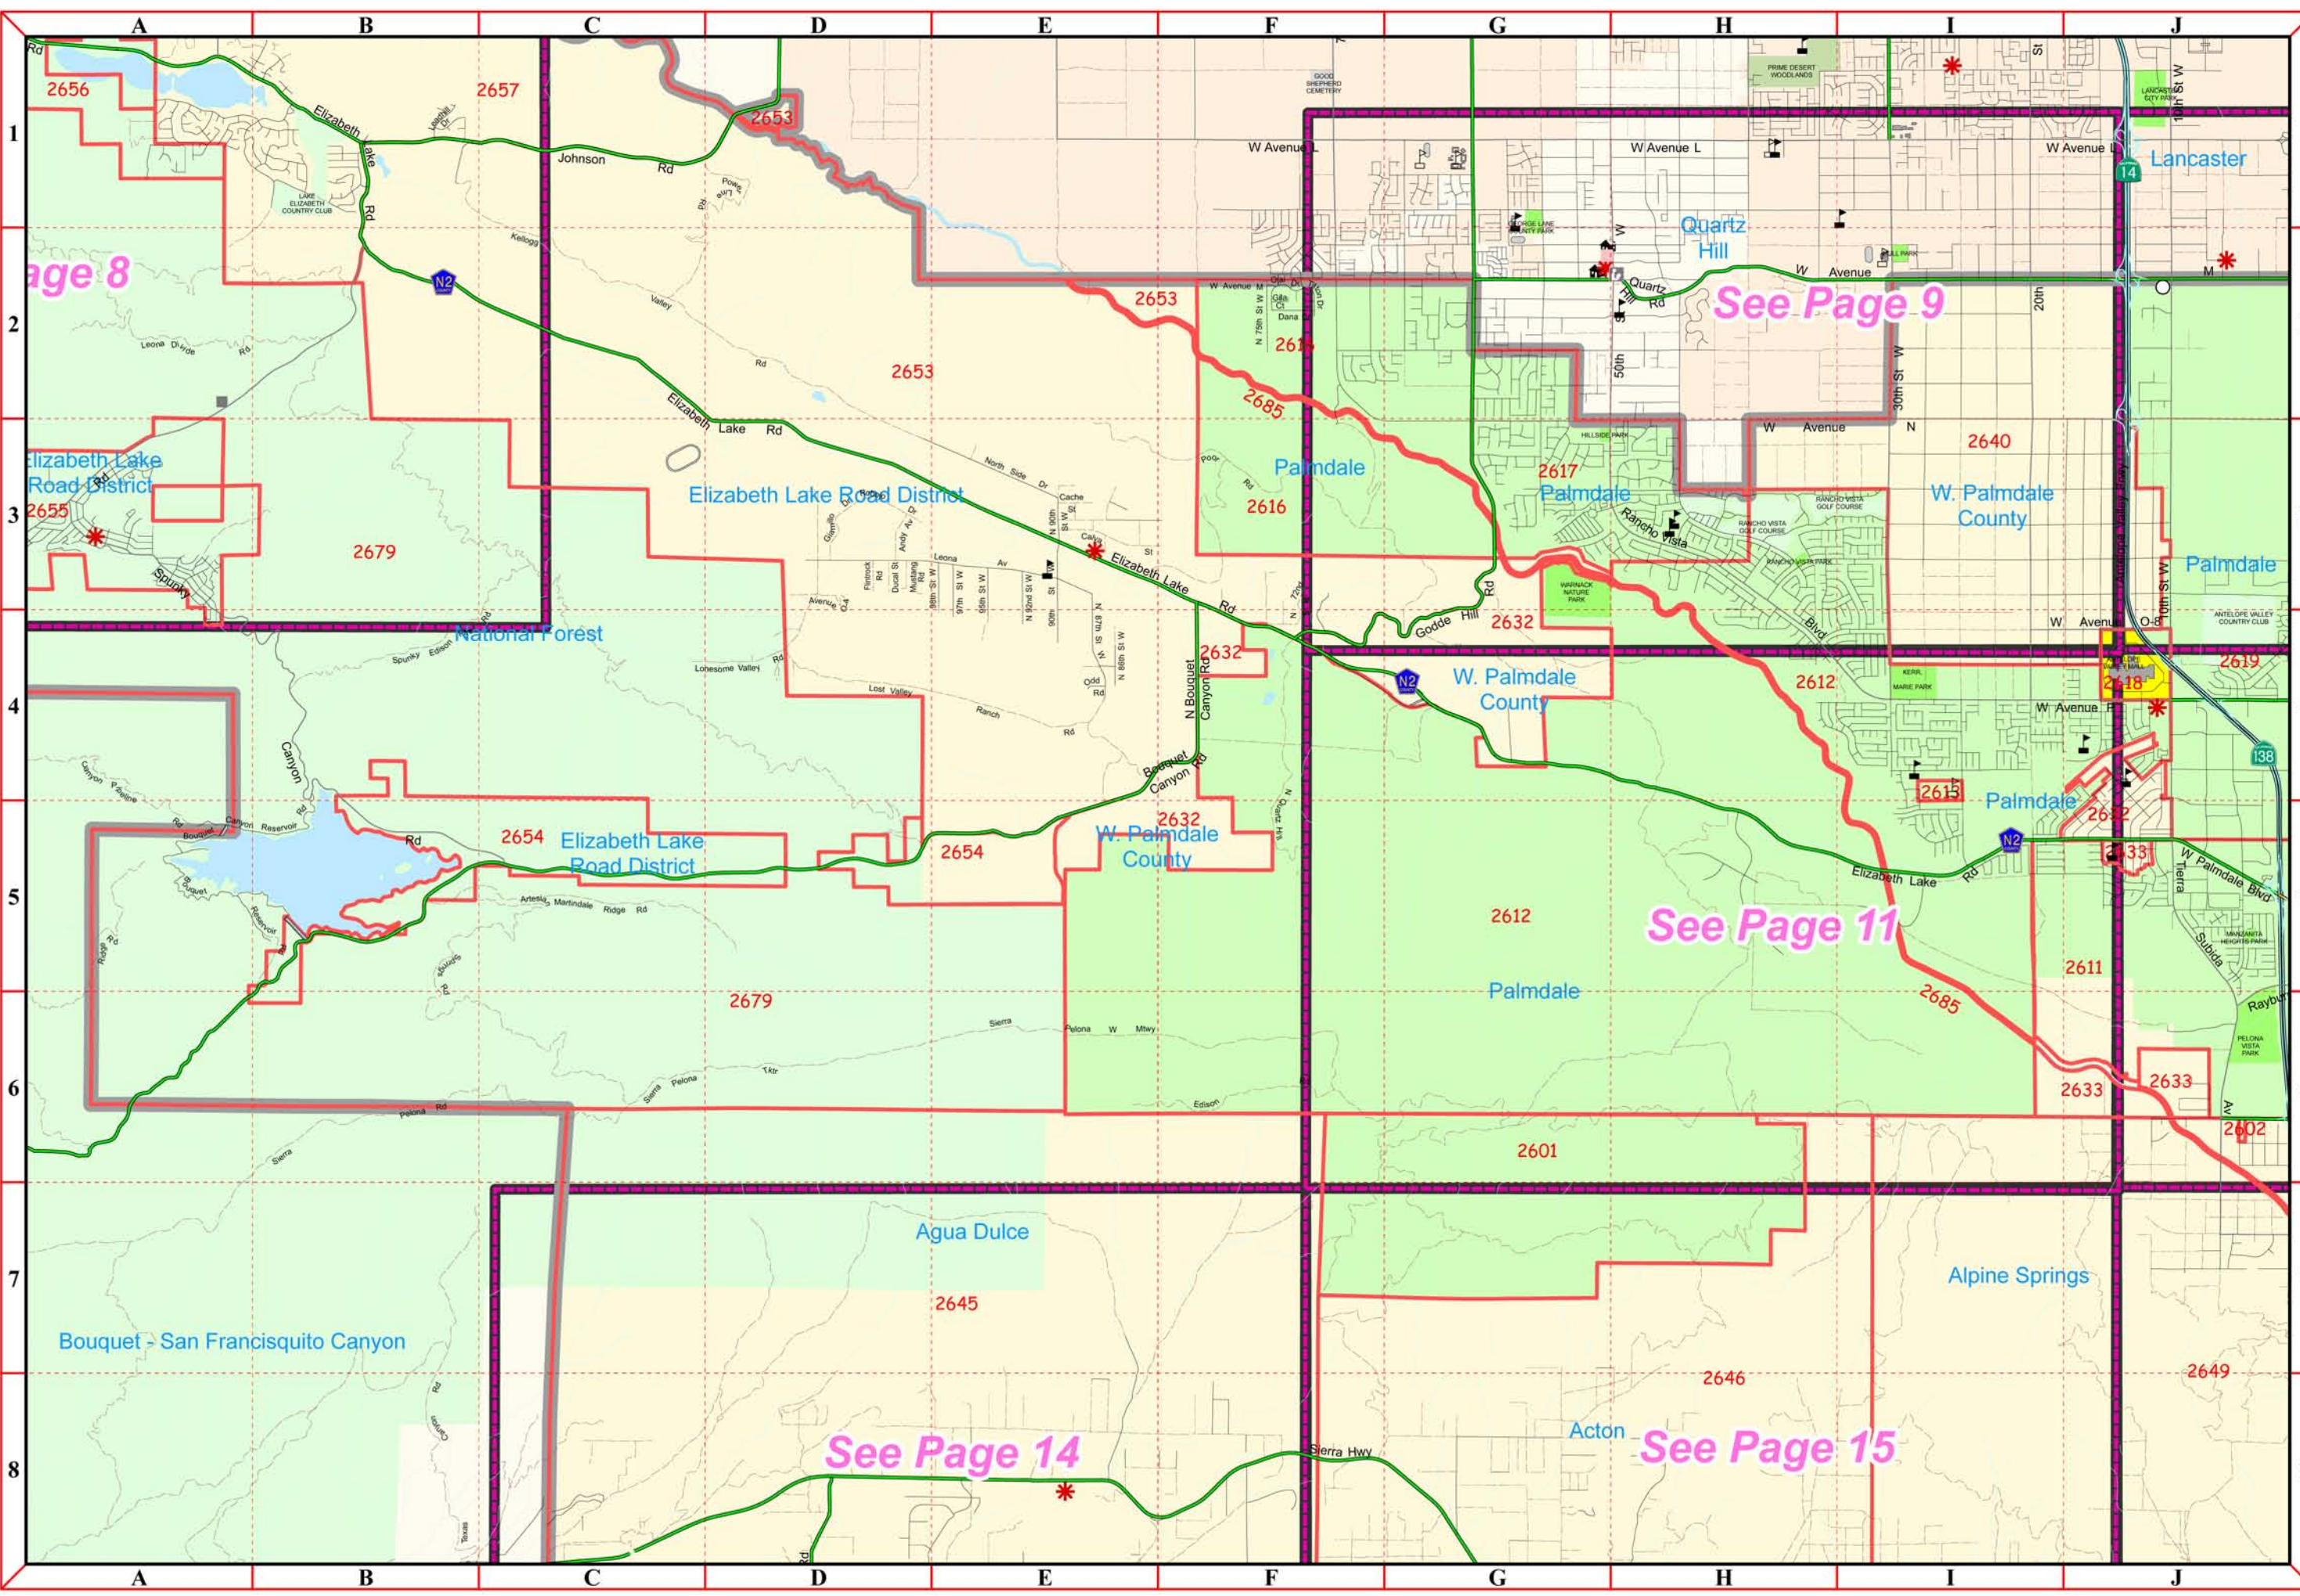

To report map errors or omissions, send an e-mail to MIS RD Maps on the LASD e-mail system.

Map Created: Tuesday, July 18, 2006  
RD Date: 20060622

Page 8

See Page 9

See Page 11

See Page 14

See Page 15

- Map Symbols**
- Reporting Districts
  - Station Boundary Line
  - Roads
    - Freeway
    - Ramp/Interchange
    - Highway
    - Primary Road
    - Secondary Road
    - Minor Road
    - Alley
    - Railroad
    - Rapid Transit
    - R.T. with roads
    - Trail
  - Cities
    - Unincorporated
    - Cities (other colors)
  - Cultural Features
    - Sheriff Station
    - Sheriff Sub-Station
    - Police Stations
    - California Highway Patrol
    - Fire Station
    - Housing Project
    - Courthouse
    - Hospital
    - City Hall/Civic Center
    - Post Office
    - Library
    - Bus/Railway/Metro Station
    - College/University
    - Junior High/High School
    - Elementary/Middle School
    - Other Features
- Thomas Brothers Map Base. All Rights Reserved