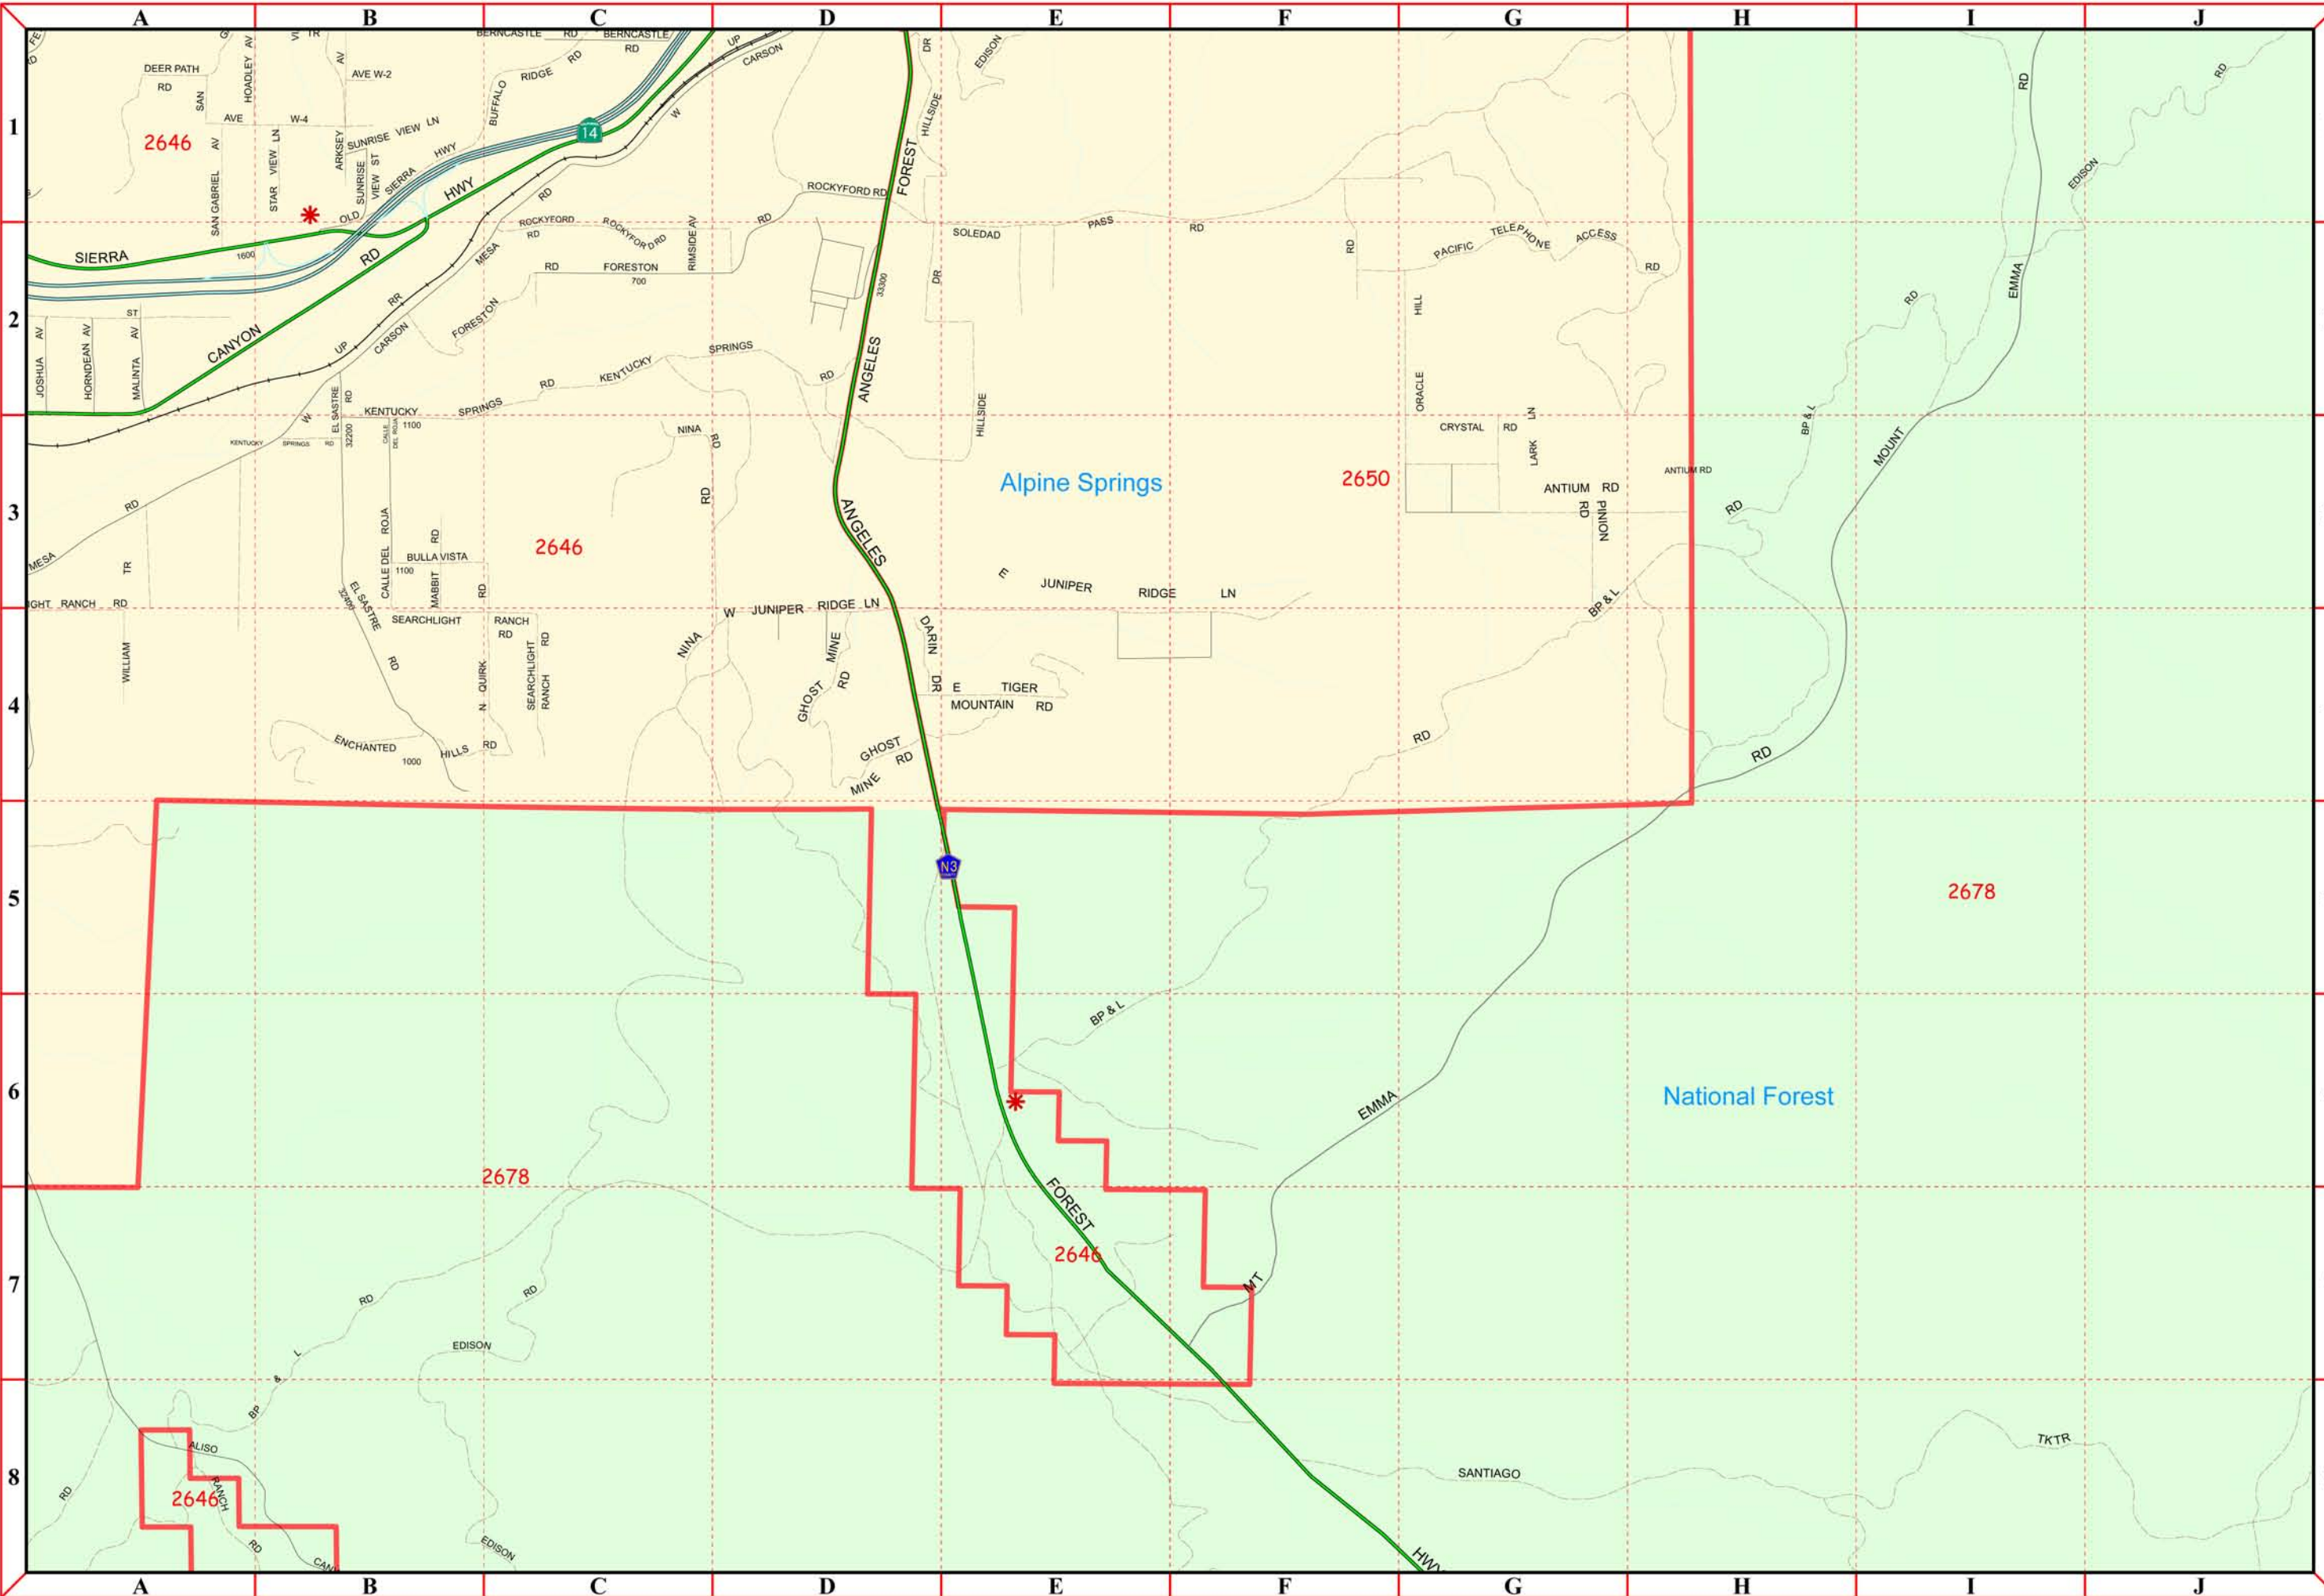

To report map errors or omissions, send an e-mail to
MIS RD Maps on the LASD e-mail system.

Map Created: Tuesday, July 18, 2006
RD Date: 20060622

- Map Symbols**
- Reporting Districts
 - Station Boundary Line
 - Roads
 - Freeway
 - Ramp/Interchange
 - Highway
 - Primary Road
 - Secondary Road
 - Minor Road
 - Alley
 - Railroad
 - Rapid Transit
 - R.T. with roads
 - Trail
 - Cities
 - Unincorporated
 - Cities (other colors)
 - Cultural Features
 - Sheriff Station
 - Sheriff Sub-Station
 - Police Stations
 - California Highway Patrol
 - Fire Station
 - Housing Project
 - Courthouse
 - Hospital
 - City Hall/Civic Center
 - Post Office
 - Library
 - Bus/Railway/Metro Station
 - College/University
 - Junior High/High School
 - Elementary/Middle School
 - Other Features
- Thomas Brothers Map Base.
All Rights Reserved