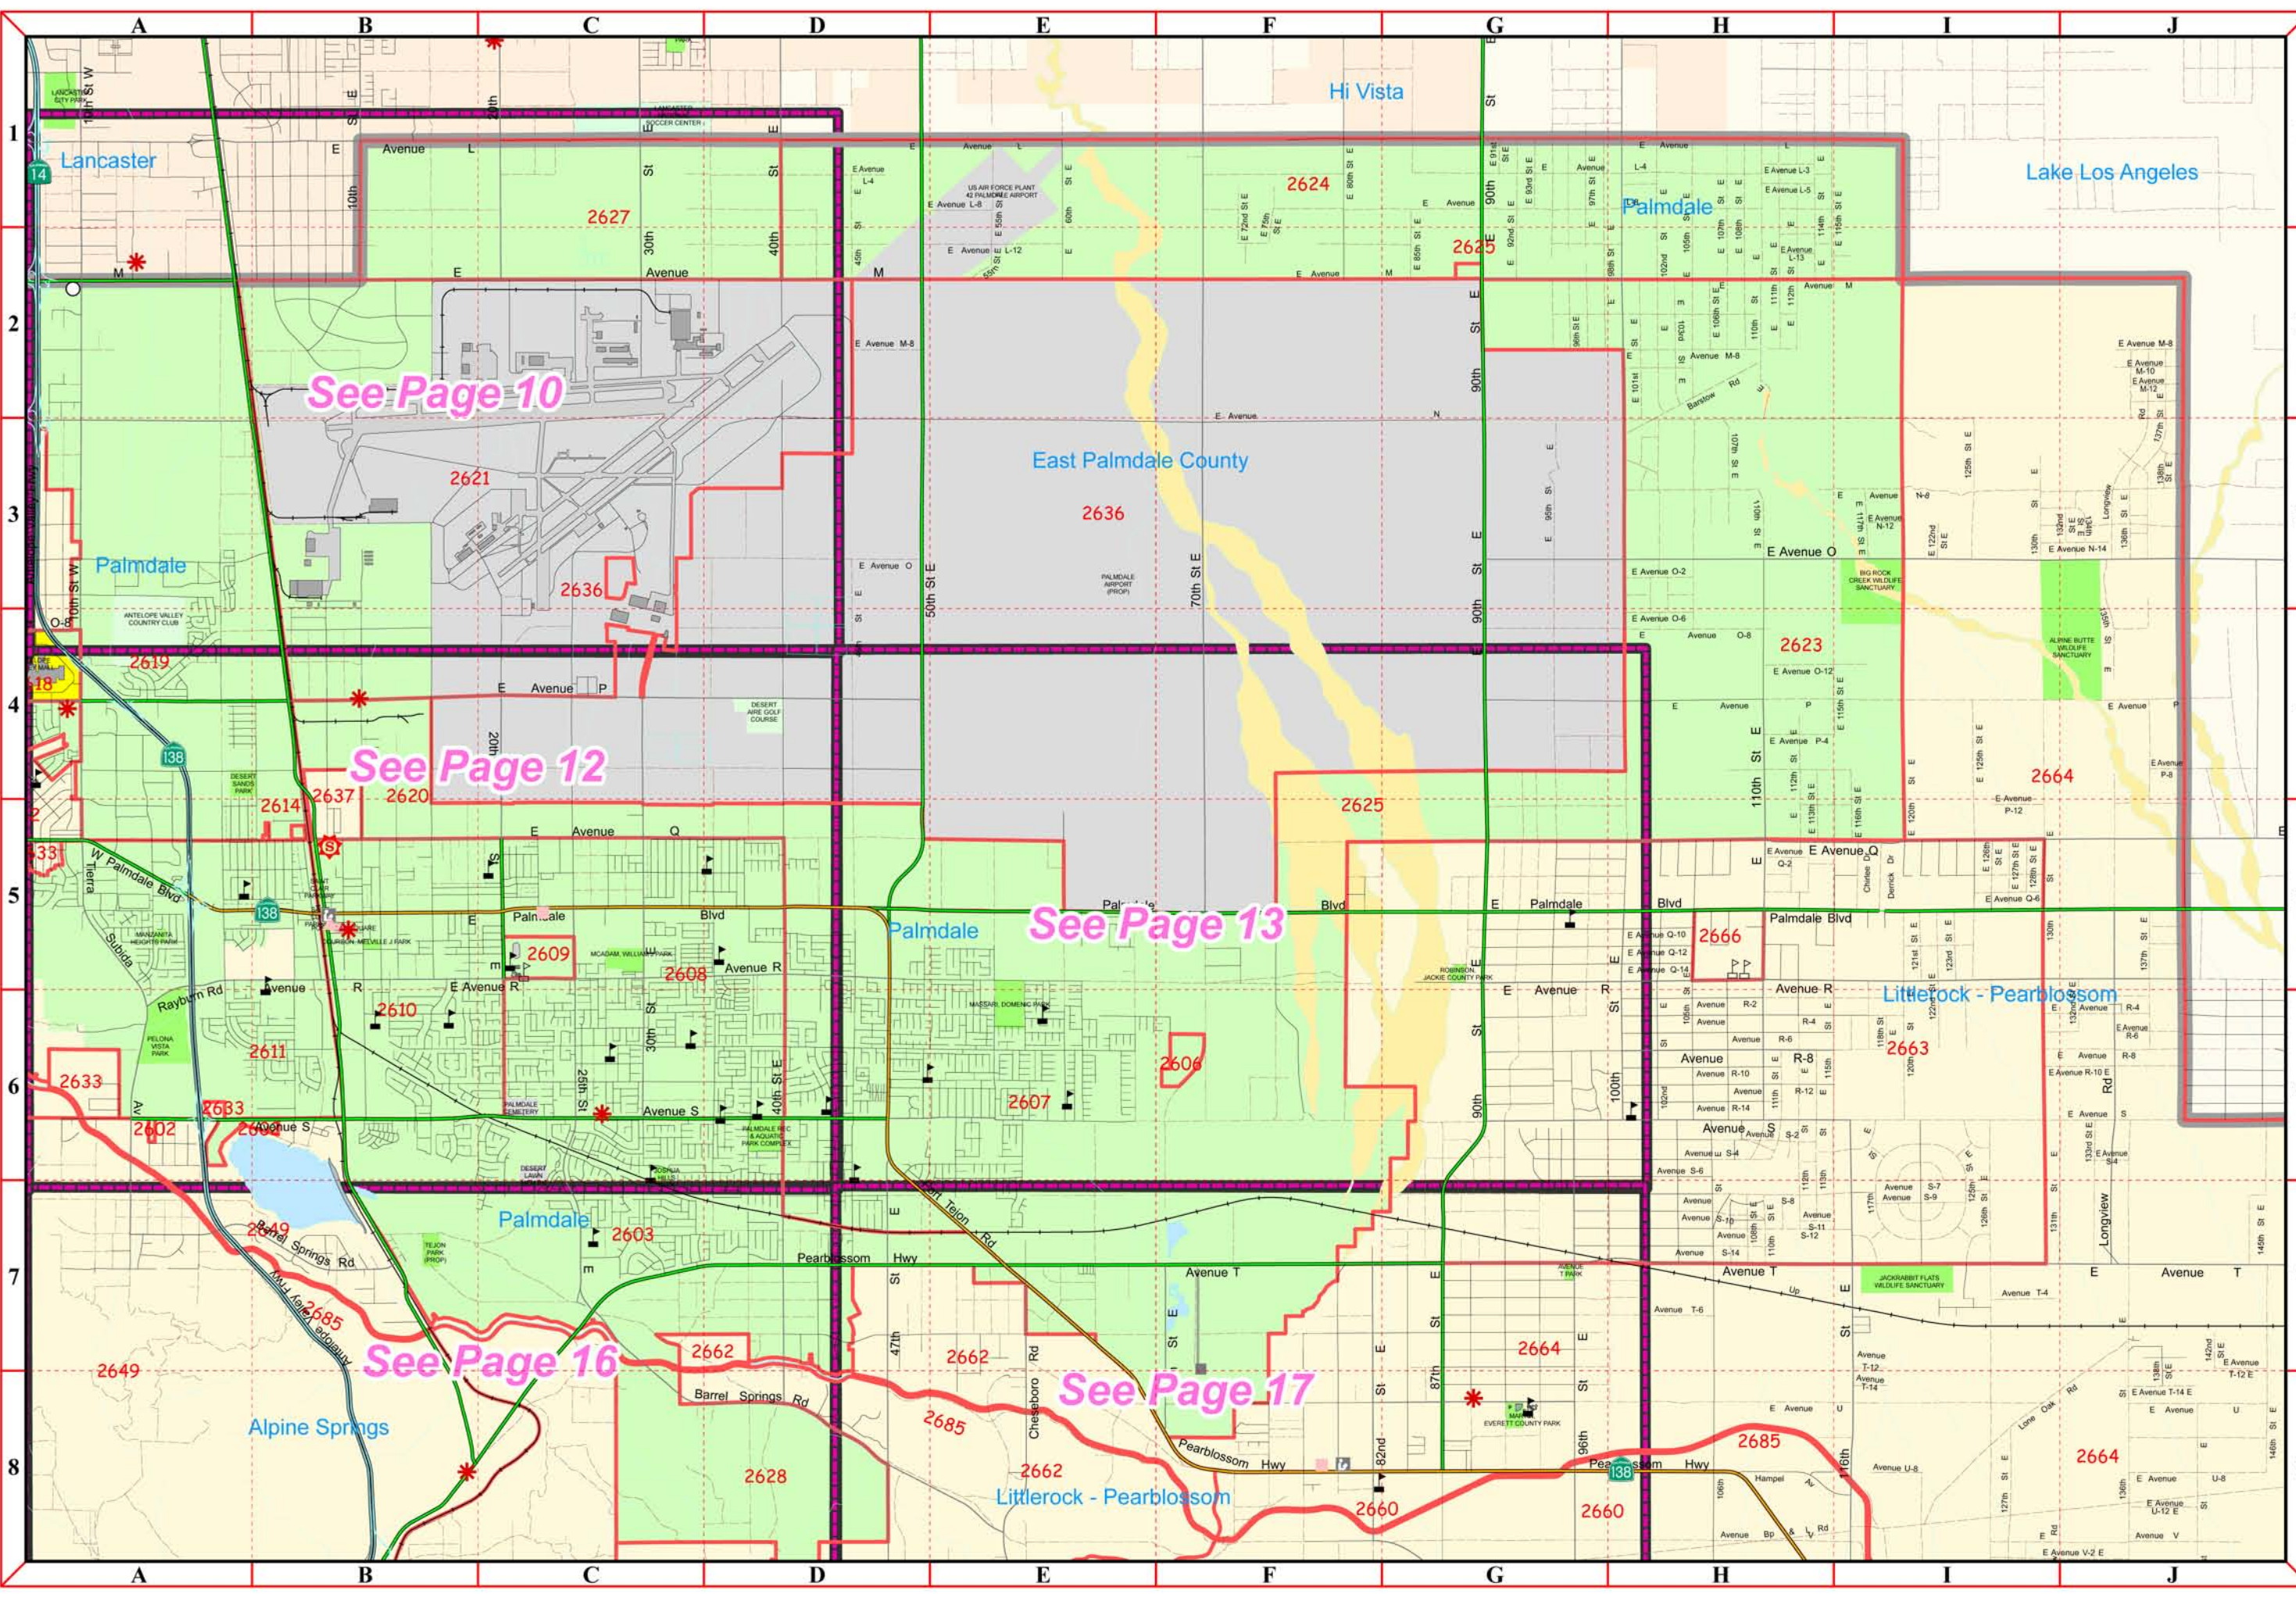

To report map errors or omissions, send an e-mail to MIS RD Maps on the LASD e-mail system.

Map Created: Tuesday, July 18, 2006
RD Date: 20060622

See Page 10

See Page 12

See Page 13

See Page 16

See Page 17

Map Symbols

- Reporting Districts
 - Station Boundary Line
 - Roads
 - Freeway
 - Ramp/Interchange
 - Highway
 - Primary Road
 - Secondary Road
 - Minor Road
 - Alley
 - Railroad
 - Rapid Transit
 - R.T. with roads
 - Trail
 - Cities
 - Unincorporated
 - Cities (other colors)
 - Cultural Features
 - Sheriff Station
 - Sheriff Sub-Station
 - Police Stations
 - California Highway Patrol
 - Fire Station
 - Housing Project
 - Courthouse
 - Hospital
 - City Hall/Civic Center
 - Post Office
 - Library
 - Bus/Railway/Metro Station
 - College/University
 - Junior High/High School
 - Elementary/Middle School
 - Other Features
- Thomas Brothers Map Base. All Rights Reserved