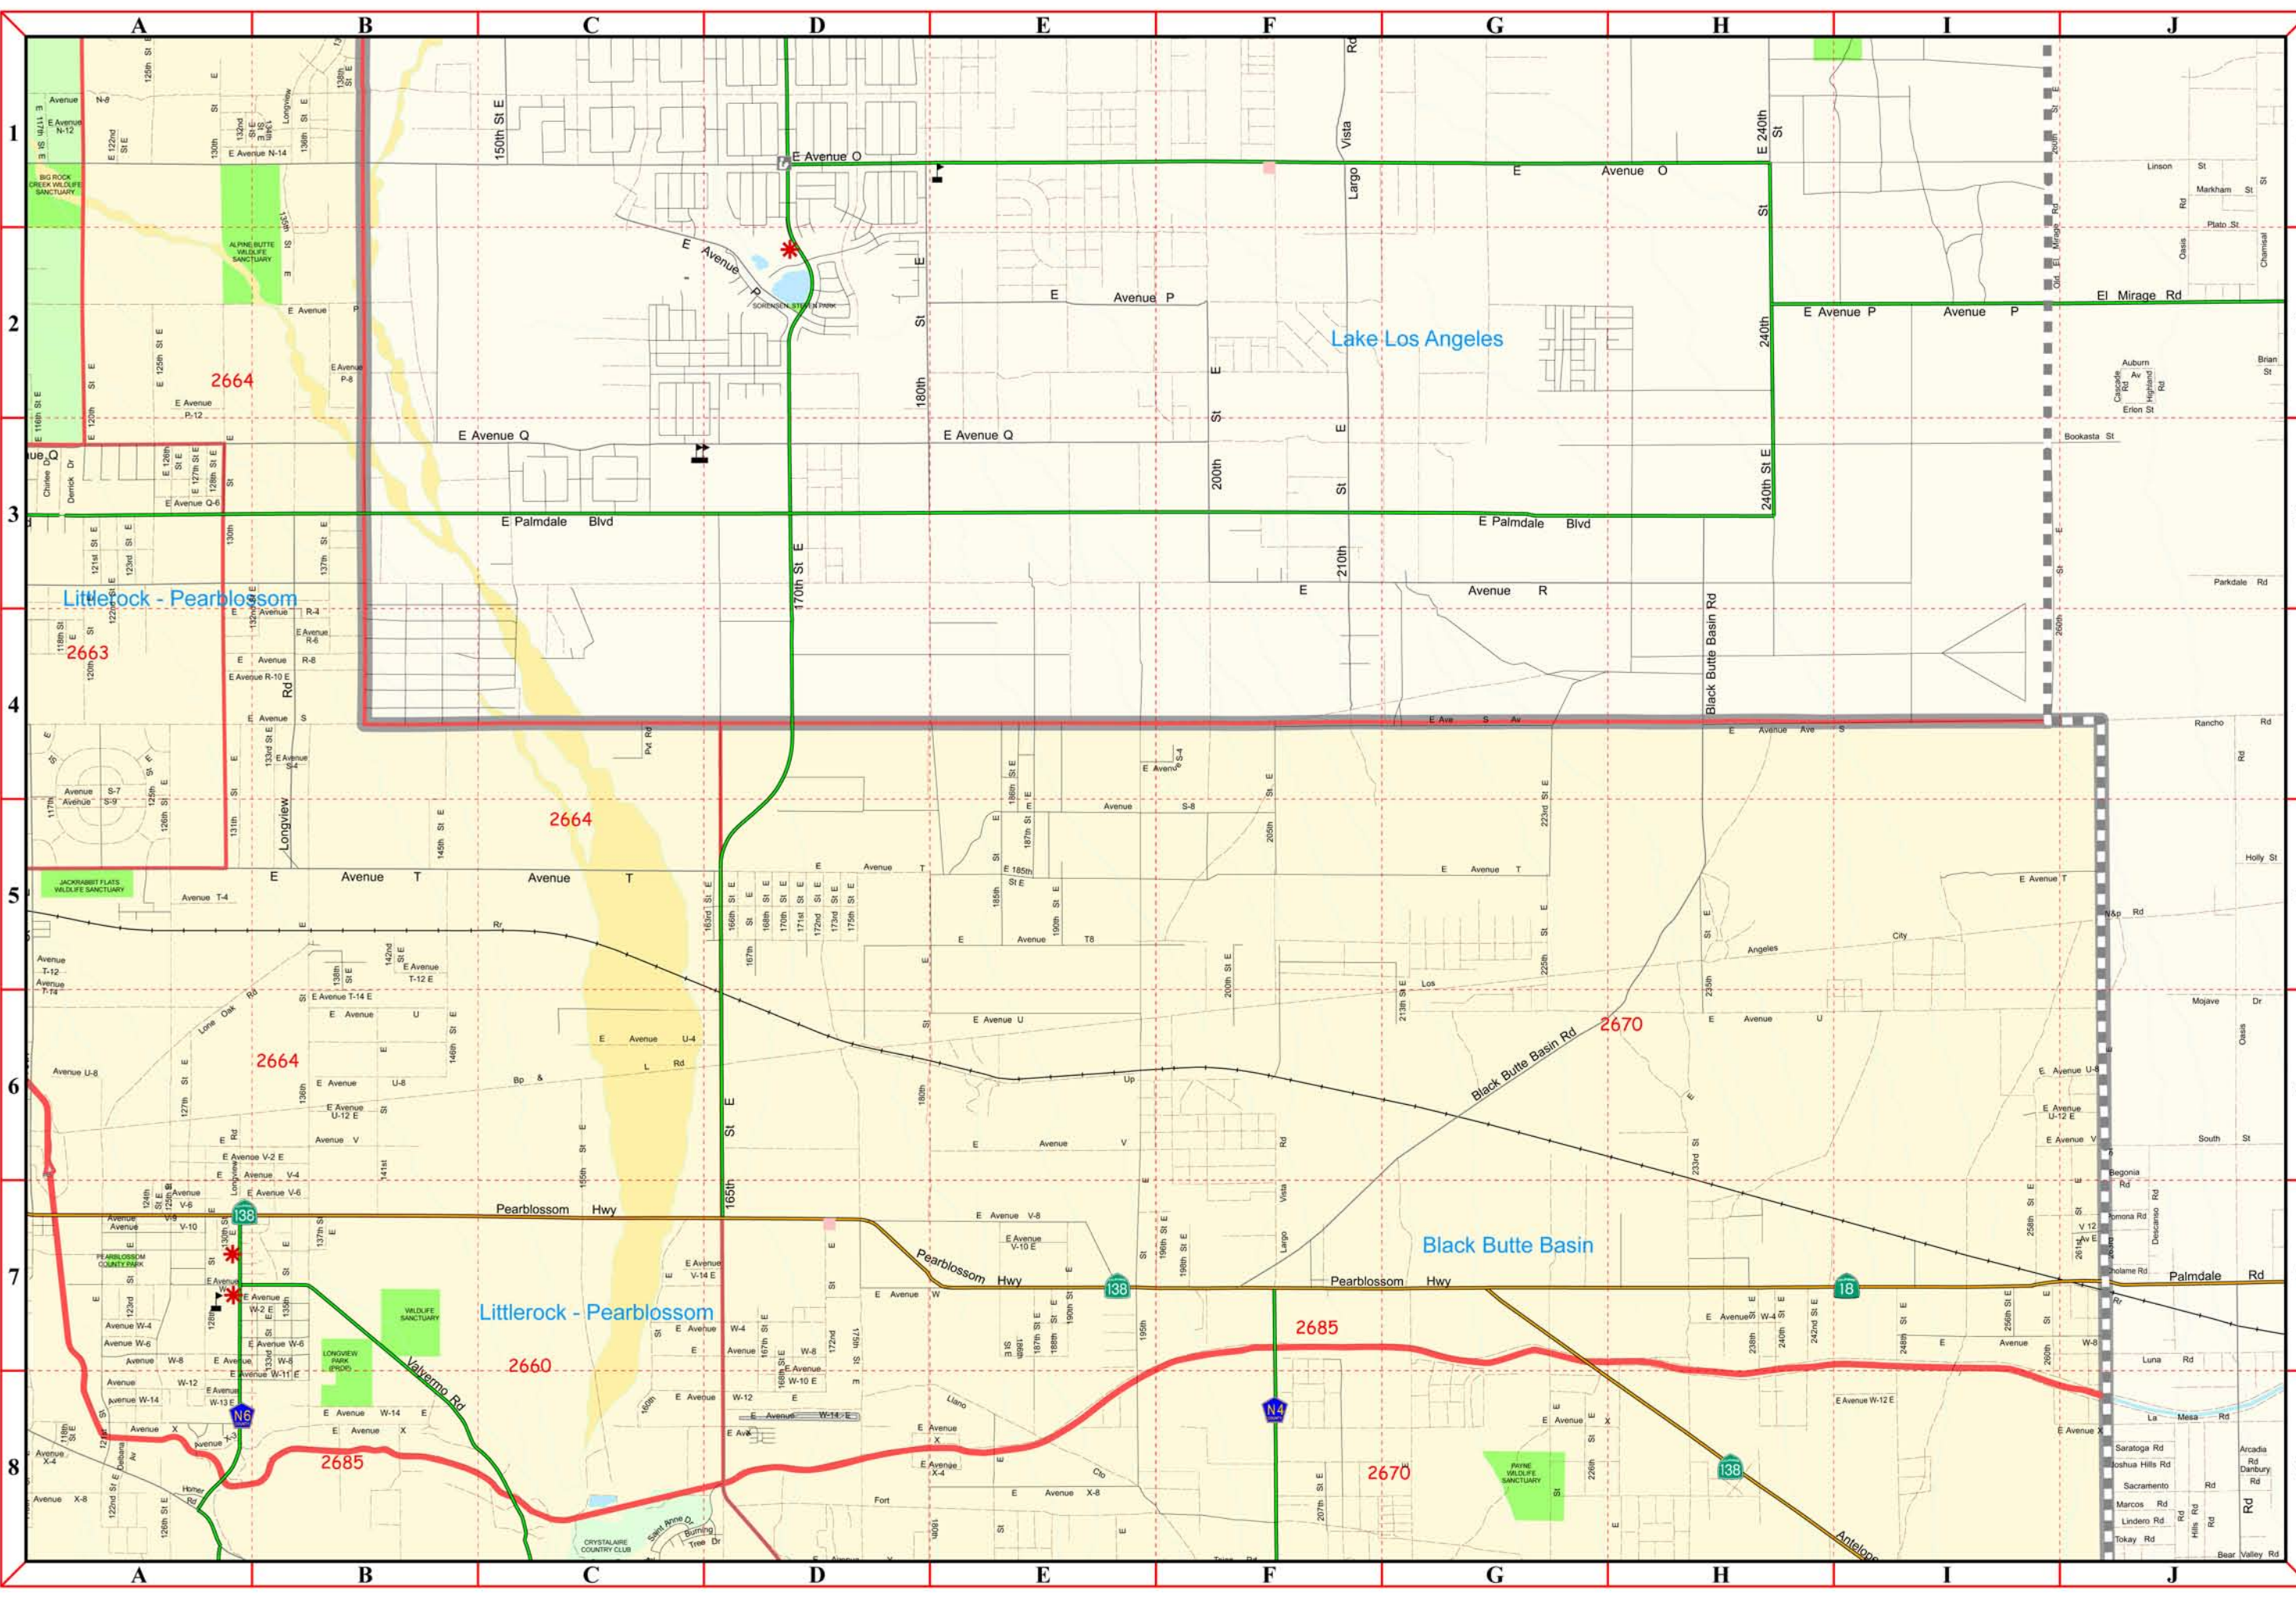

To report map errors or omissions, send an e-mail to MIS RD Maps on the LASD e-mail system.

Map Created: Tuesday, July 18, 2006
RD Date: 20060622

- Map Symbols**
- Reporting Districts
 - Station Boundary Line
 - Roads
 - Freeway
 - Ramp/Interchange
 - Highway
 - Primary Road
 - Secondary Road
 - Minor Road
 - Alley
 - Railroad
 - Rapid Transit
 - R.T. with roads
 - Trail
 - Cities
 - Unincorporated
 - Cities (other colors)
 - Cultural Features
 - Sheriff Station
 - Sheriff Sub-Station
 - Police Stations
 - California Highway Patrol
 - Fire Station
 - Housing Project
 - Courthouse
 - Hospital
 - Post Office
 - City Hall/Civic Center
 - Library
 - Bus/Railway/Metro Station
 - College/University
 - Junior High/High School
 - Elementary/Middle School
 - Other Features
- Thomas Brothers Map Base. All Rights Reserved