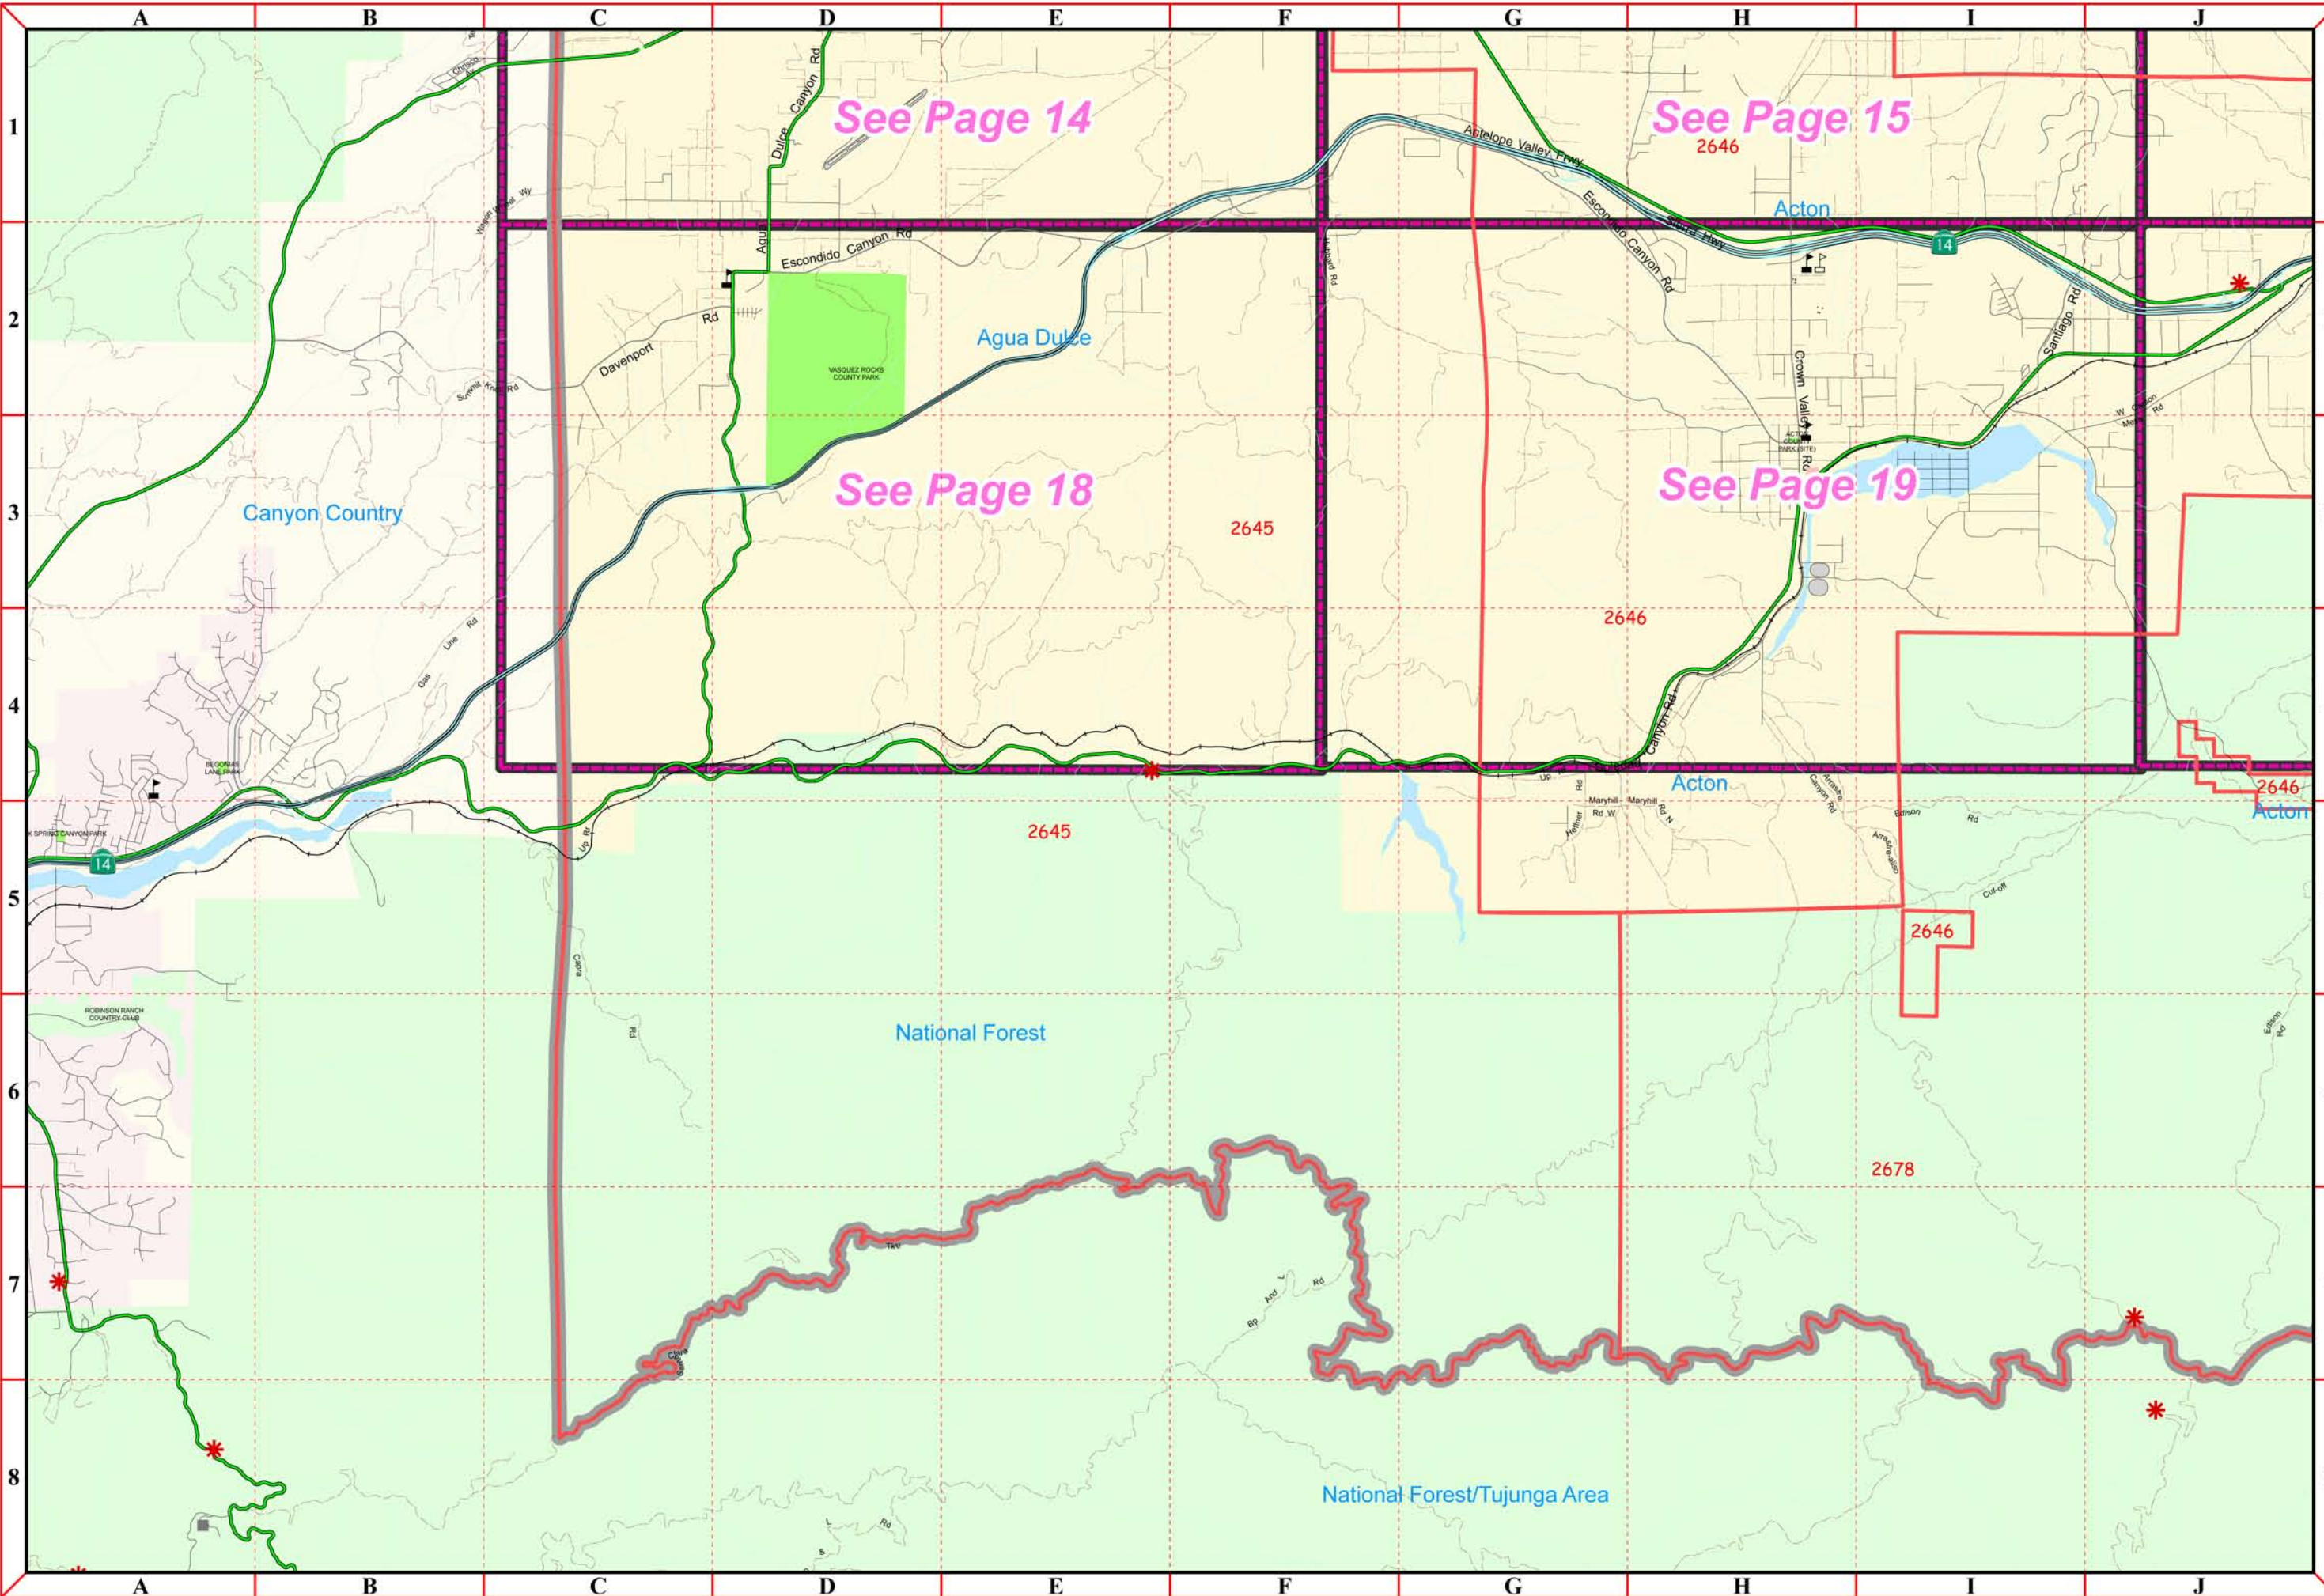

To report map errors or omissions, send an e-mail to MIS RD Maps on the LASD e-mail system.

Map Created: Tuesday, July 18, 2006  
RD Date: 20060622

Map Symbols

- Reporting Districts
- Station Boundary Line
- Roads
  - Freeway
  - Ramp/Interchange
  - Highway
  - Primary Road
  - Secondary Road
  - Minor Road
  - Alley
- Railroad
- Rapid Transit
- R.T. with roads
- Trail
- Cities
  - Unincorporated
  - Cities (other colors)
- Cultural Features
  - Sheriff Station
  - Sheriff Sub-Station
  - Police Stations
  - California Highway Patrol
  - Fire Station
  - Housing Project
  - Courthouse
  - Hospital
  - City Hall/Civic Center
  - Post Office
  - Library
  - Bus/Railway/Metro Station
  - College/University
  - Junior High/High School
  - Elementary/Middle School
  - Other Features

Thomas Brothers Map Base. All Rights Reserved