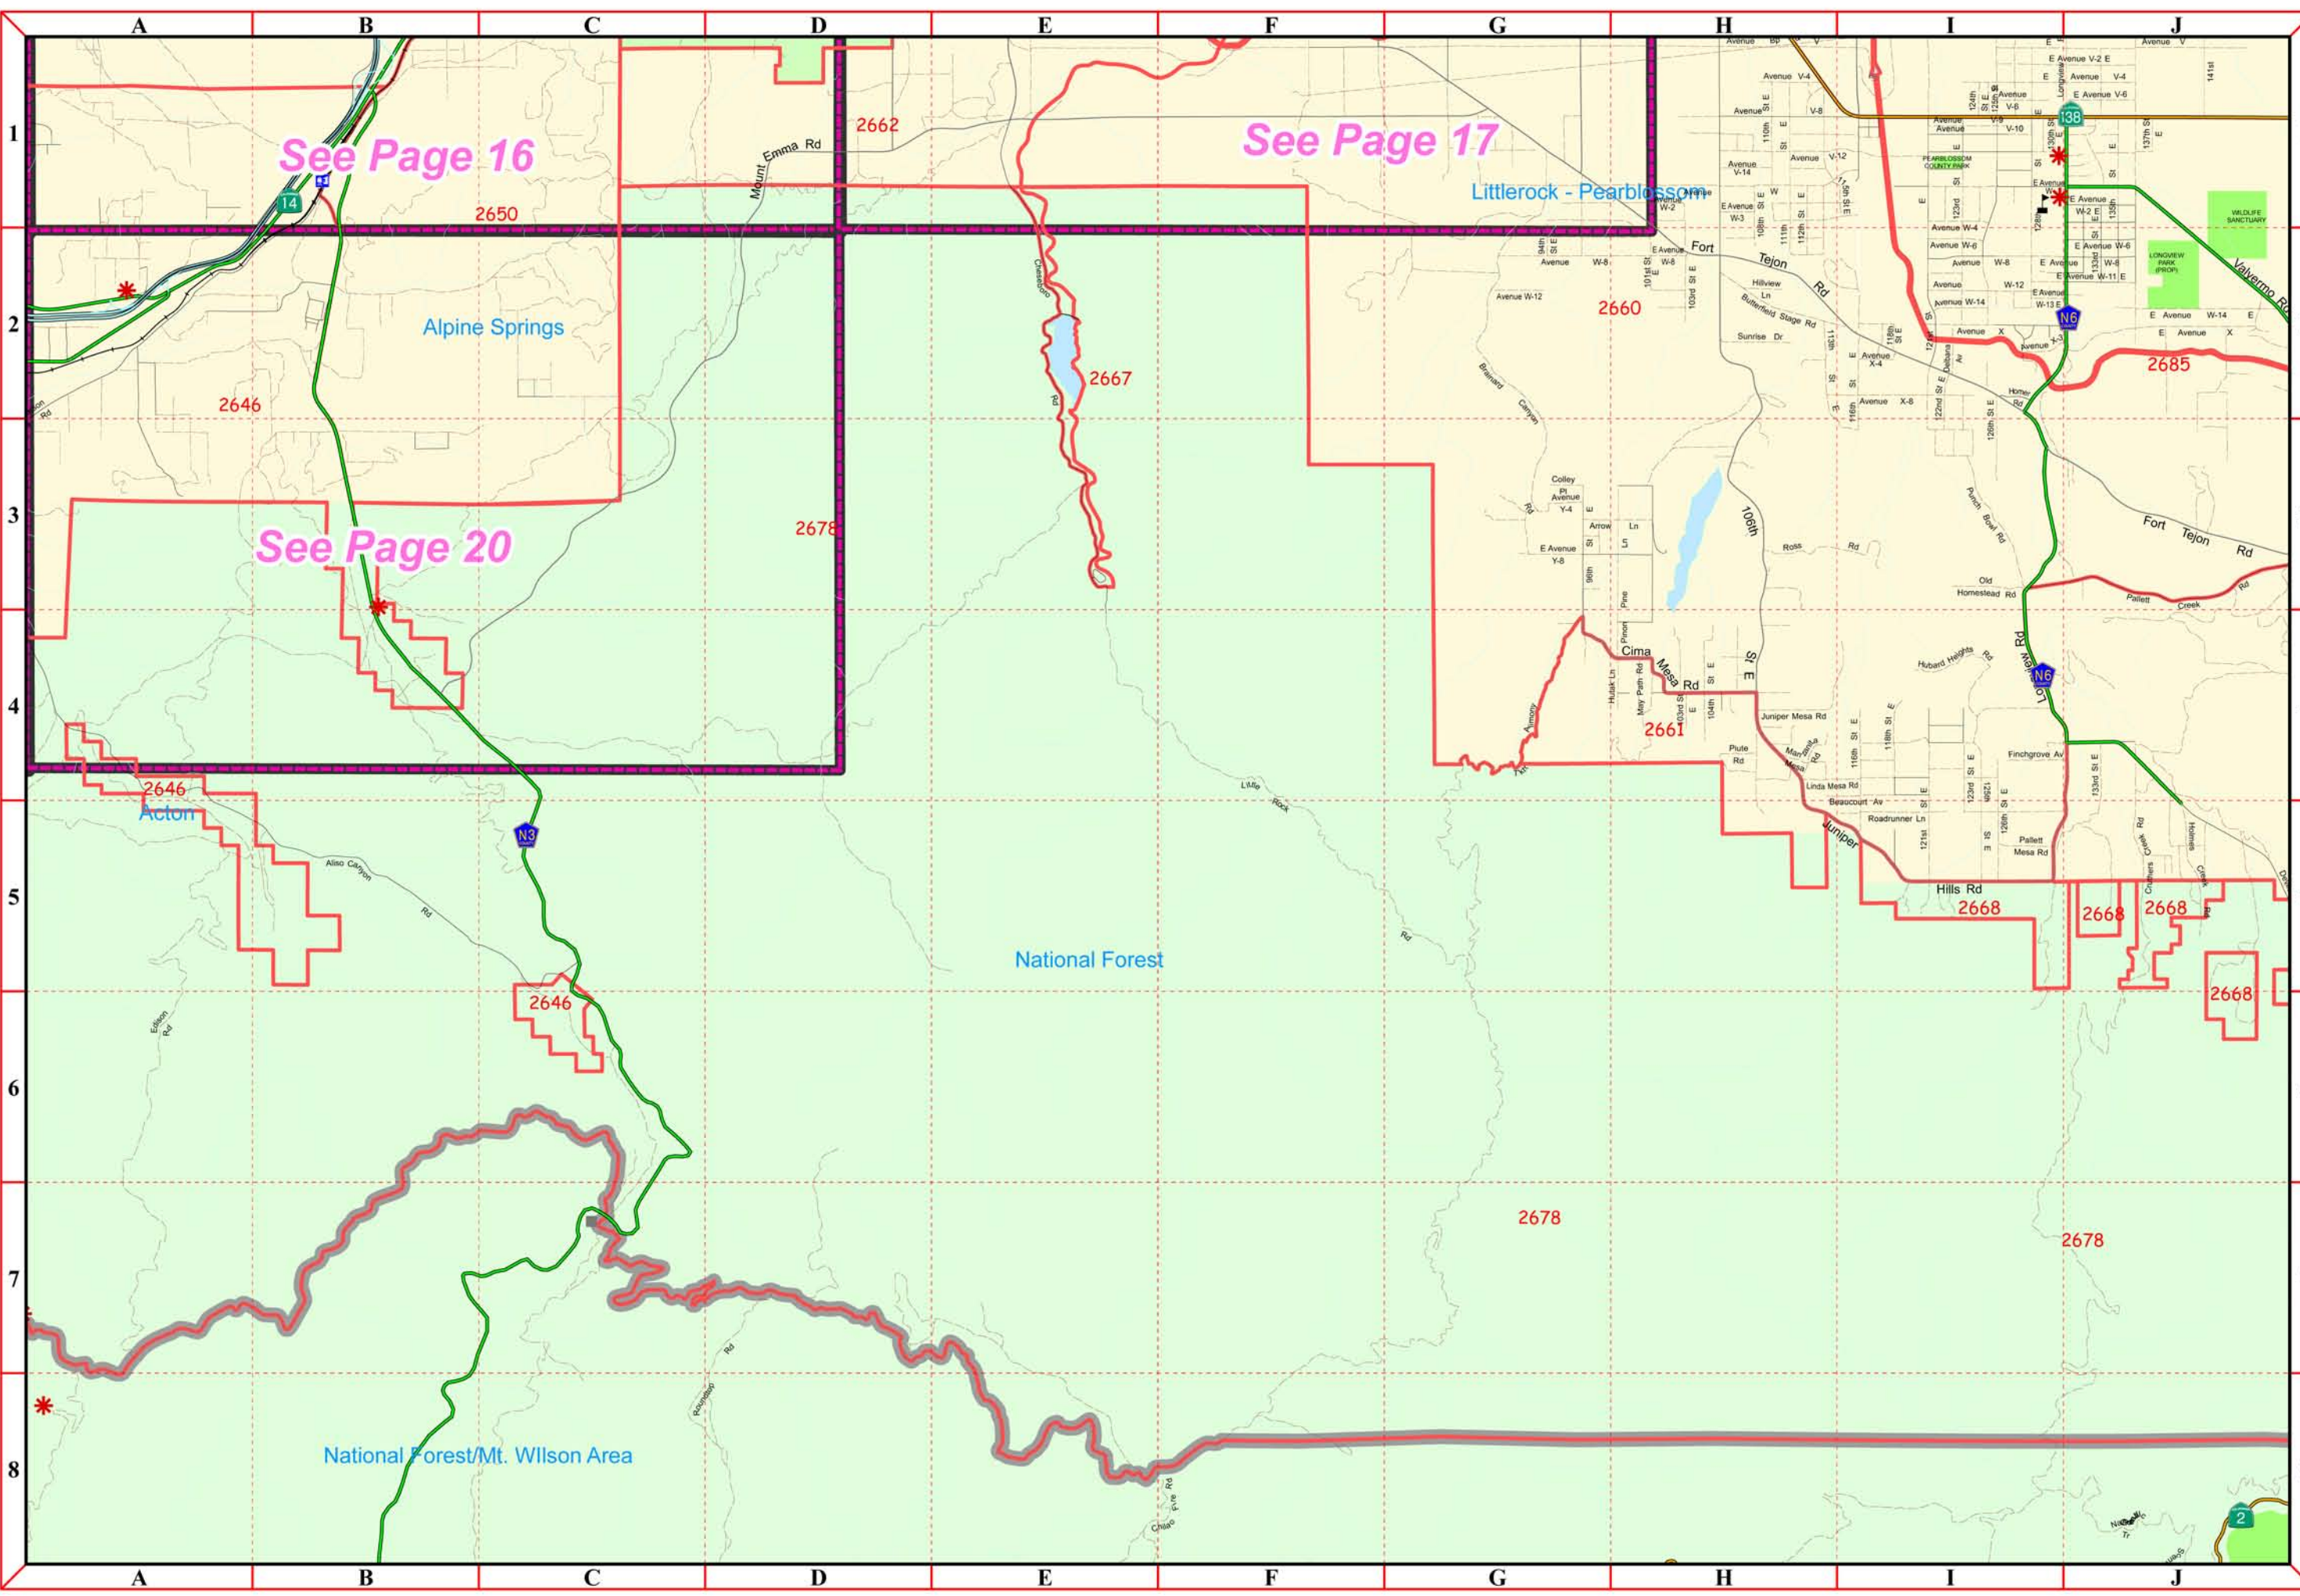

To report map errors or omissions, send an e-mail to MIS RD Maps on the LASD e-mail system.

Map Created: Tuesday, July 18, 2006
RD Date: 20060622

See Page 16

See Page 17

See Page 20

Map Symbols

- Reporting Districts
- Station Boundary Line
- Roads
 - Freeway
 - Ramp/Interchange
 - Highway
 - Primary Road
 - Secondary Road
 - Minor Road
 - Alley
- Railroad
- Rapid Transit
- R.T. with roads
- Trail
- Cities
 - Unincorporated
 - Cities (other colors)
- Cultural Features
 - Sheriff Station
 - Sheriff Sub-Station
 - Police Stations
 - California Highway Patrol
 - Fire Station
 - Housing Project
 - Courthouse
 - Hospital
 - City Hall/Civic Center
 - Post Office
 - Library
 - Bus/Railway/Metro Station
 - College/University
 - Junior High/High School
 - Elementary/Middle School
 - Other Features

Thomas Brothers Map Base. All Rights Reserved