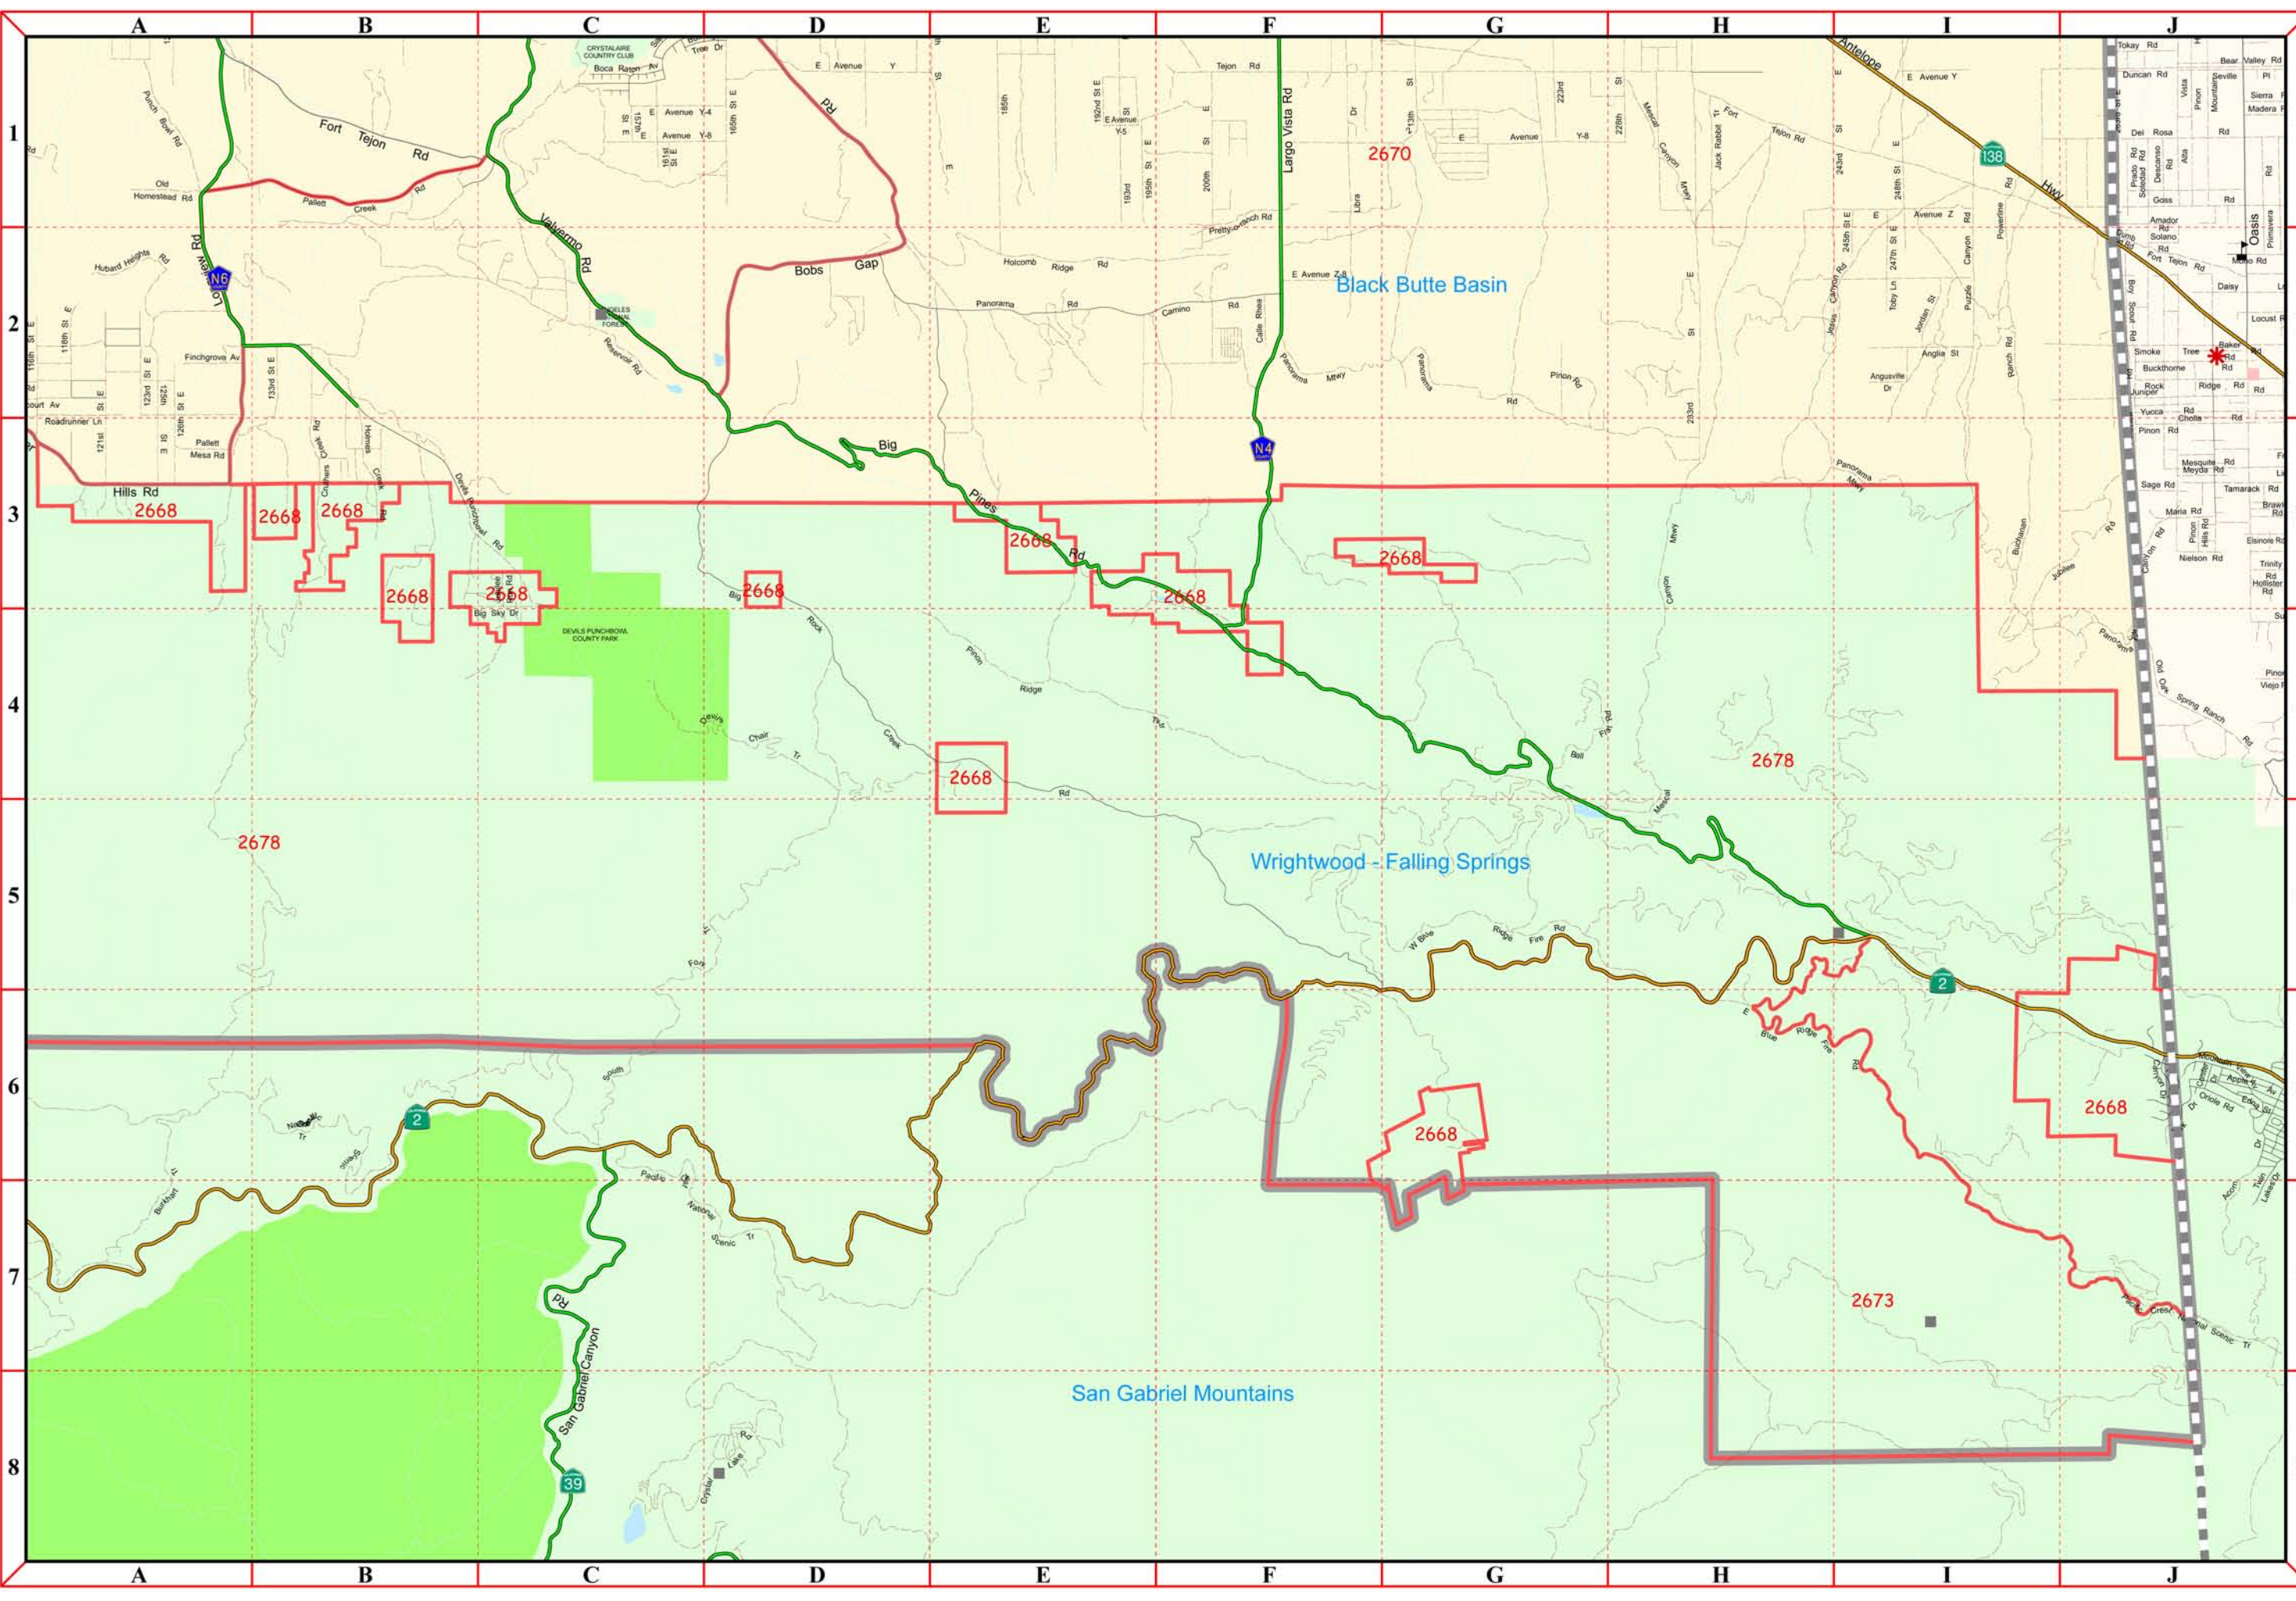

To report map errors or omissions, send an e-mail to MIS RD Maps on the LASD e-mail system.

Map Created: Tuesday, July 18, 2006
RD Date: 20060622

- Map Symbols**
- Reporting Districts
 - Station Boundary Line
 - Roads
 - Freeway
 - Ramp/Interchange
 - Highway
 - Primary Road
 - Secondary Road
 - Minor Road
 - Alley
 - Railroad
 - Rapid Transit
 - R.T. with roads
 - Trail
 - Cities
 - Unincorporated
 - Cities (other colors)
 - Cultural Features
 - Sheriff Station
 - Sheriff Sub-Station
 - Police Stations
 - California Highway Patrol
 - Fire Station
 - Housing Project
 - Courthouse
 - Hospital
 - City Hall/Civic Center
 - Post Office
 - Library
 - Bus/Railway/Metro Station
 - College/University
 - Junior High/High School
 - Elementary/Middle School
 - Other Features
- Thomas Brothers Map Base. All Rights Reserved