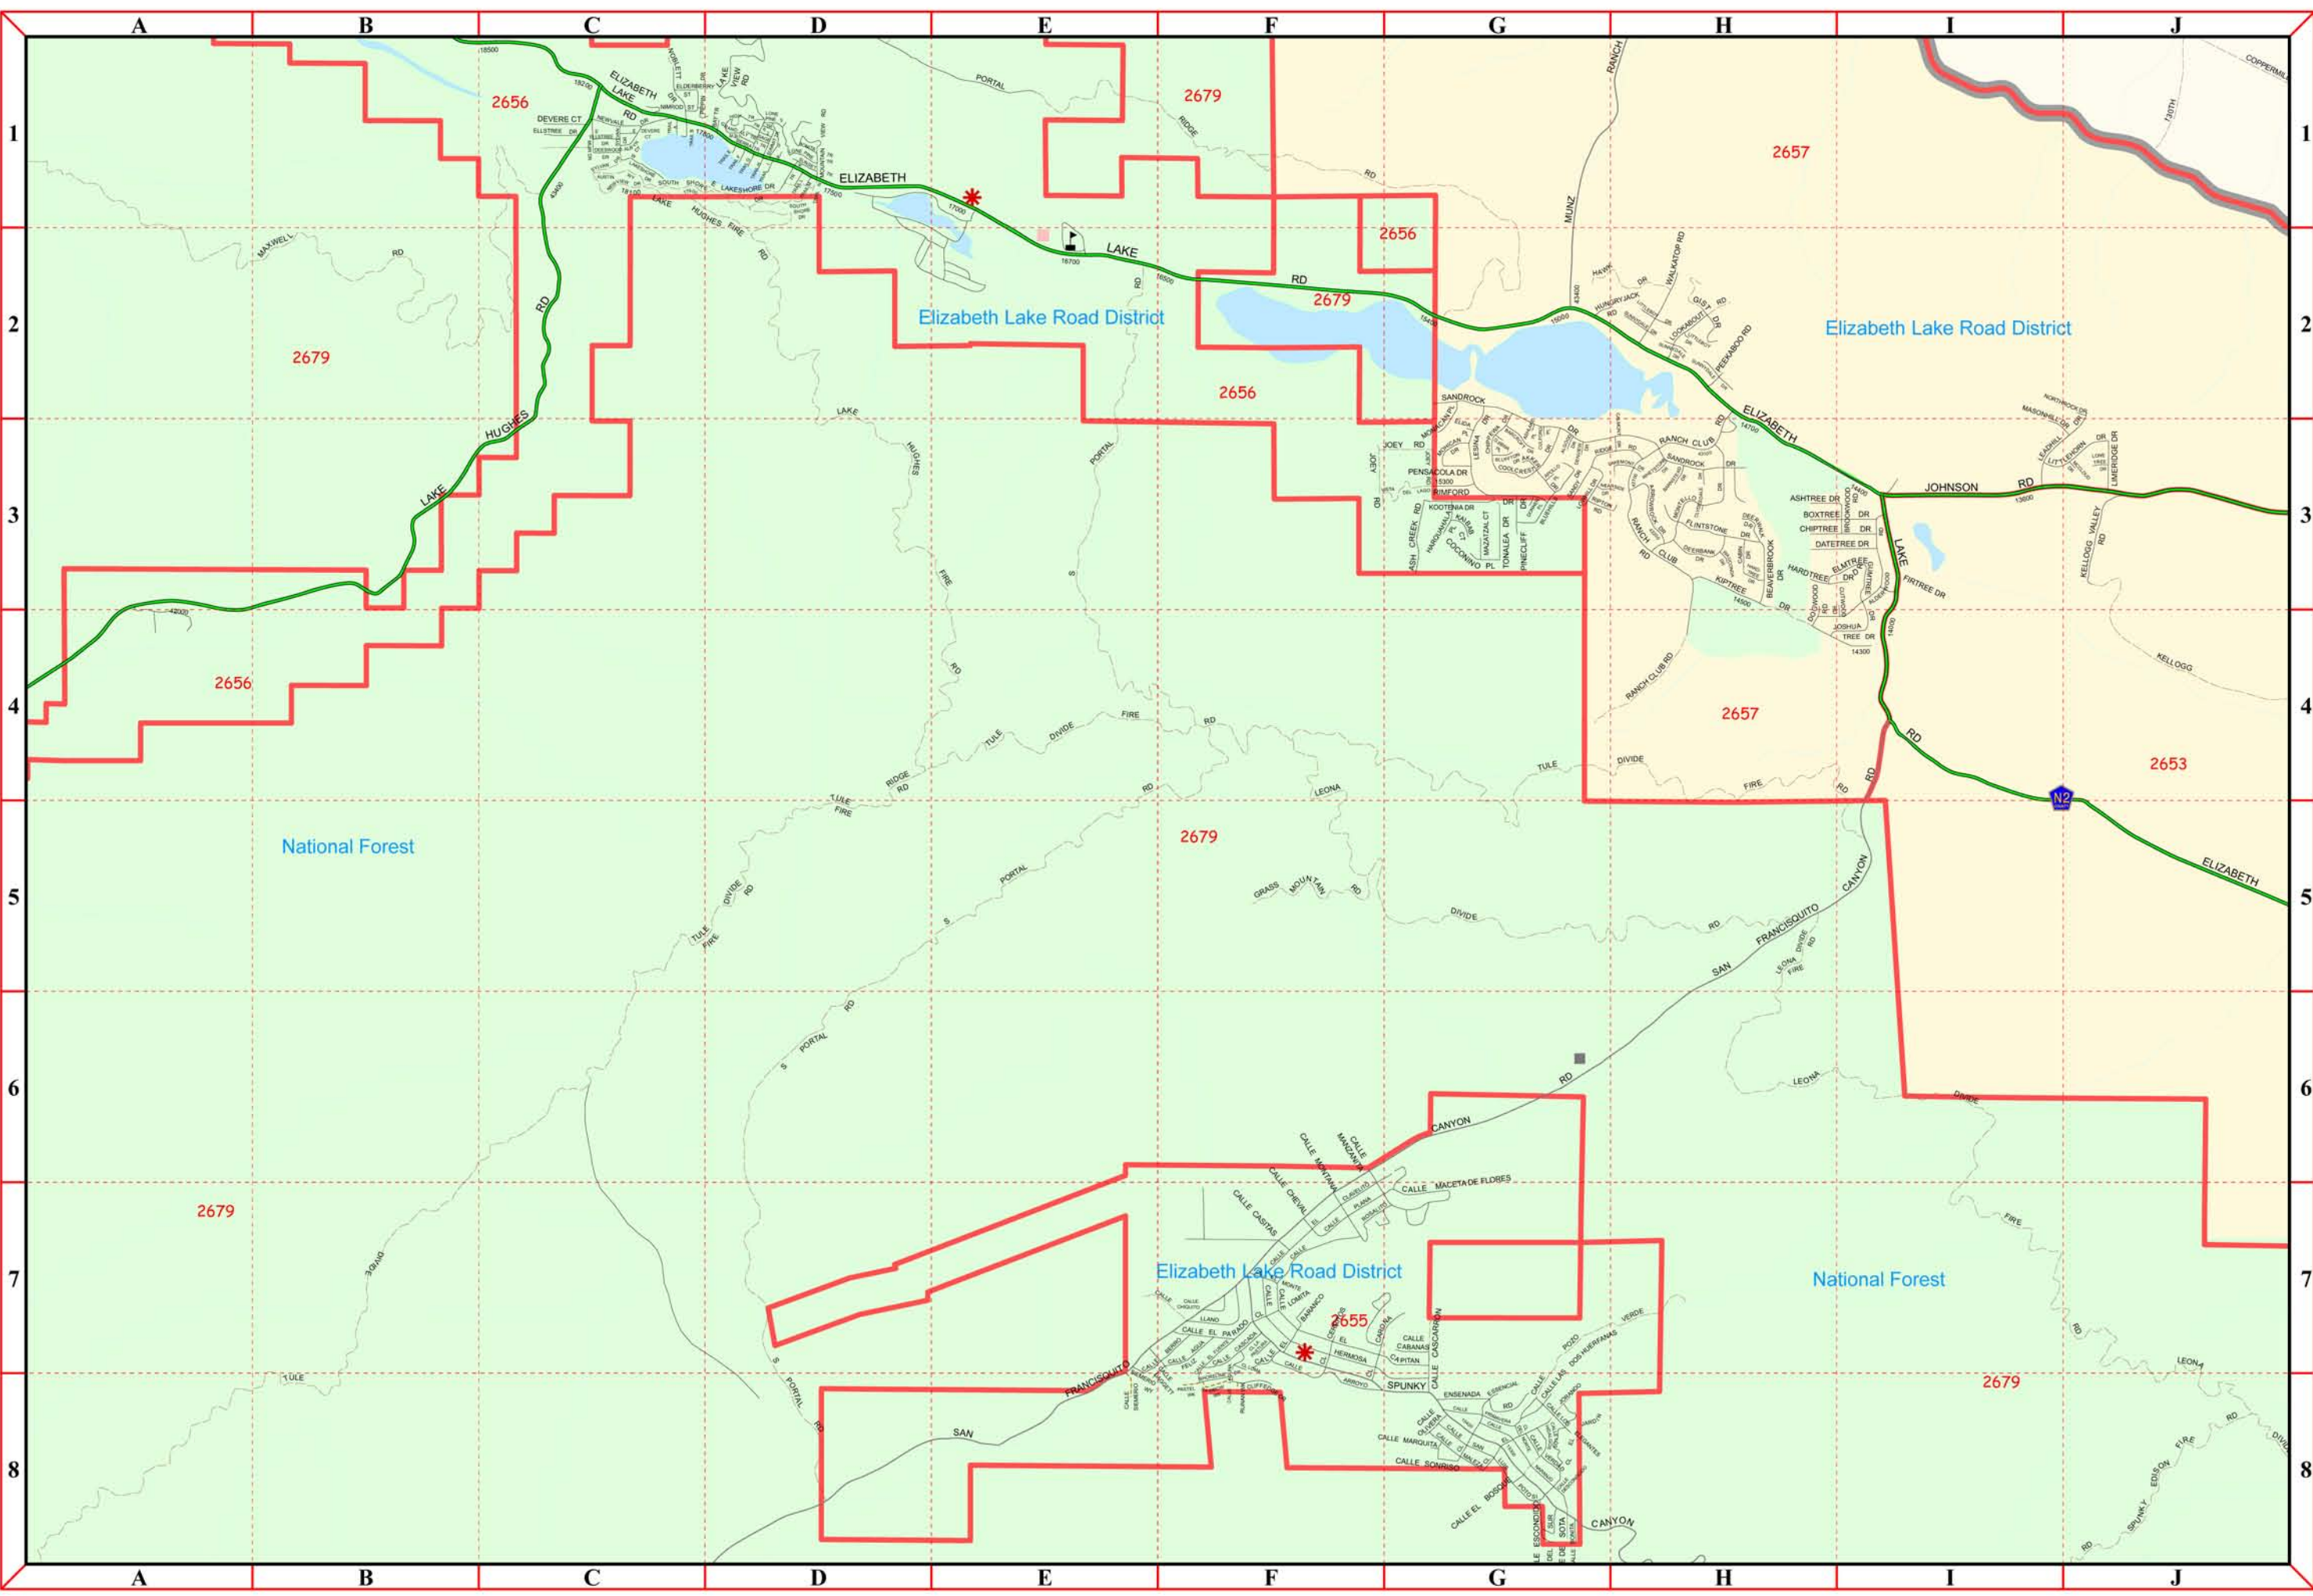

To report map errors or omissions, send an e-mail to MIS RD Maps on the LASD e-mail system.

Map Created: Tuesday, July 18, 2006
RD Date: 20060622

Map Symbols

- Reporting Districts
- Station Boundary Line
- Roads
 - Freeway
 - Ramp/Interchange
 - Highway
 - Primary Road
 - Secondary Road
 - Minor Road
 - Alley
- Railroad
- Rapid Transit
- R.T. with roads
- Trail
- Cities
 - Unincorporated
 - Cities (other colors)
- Cultural Features
 - Sheriff Station
 - Sheriff Sub-Station
 - Police Stations
 - California Highway Patrol
 - Fire Station
 - Housing Project
 - Courthouse
 - Hospital
 - City Hall/Civic Center
 - Post Office
 - Library
 - Bus/Railway/Metro Station
 - College/University
 - Junior High/High School
 - Elementary/Middle School
 - Other Features

Thomas Brothers Map Base. All Rights Reserved