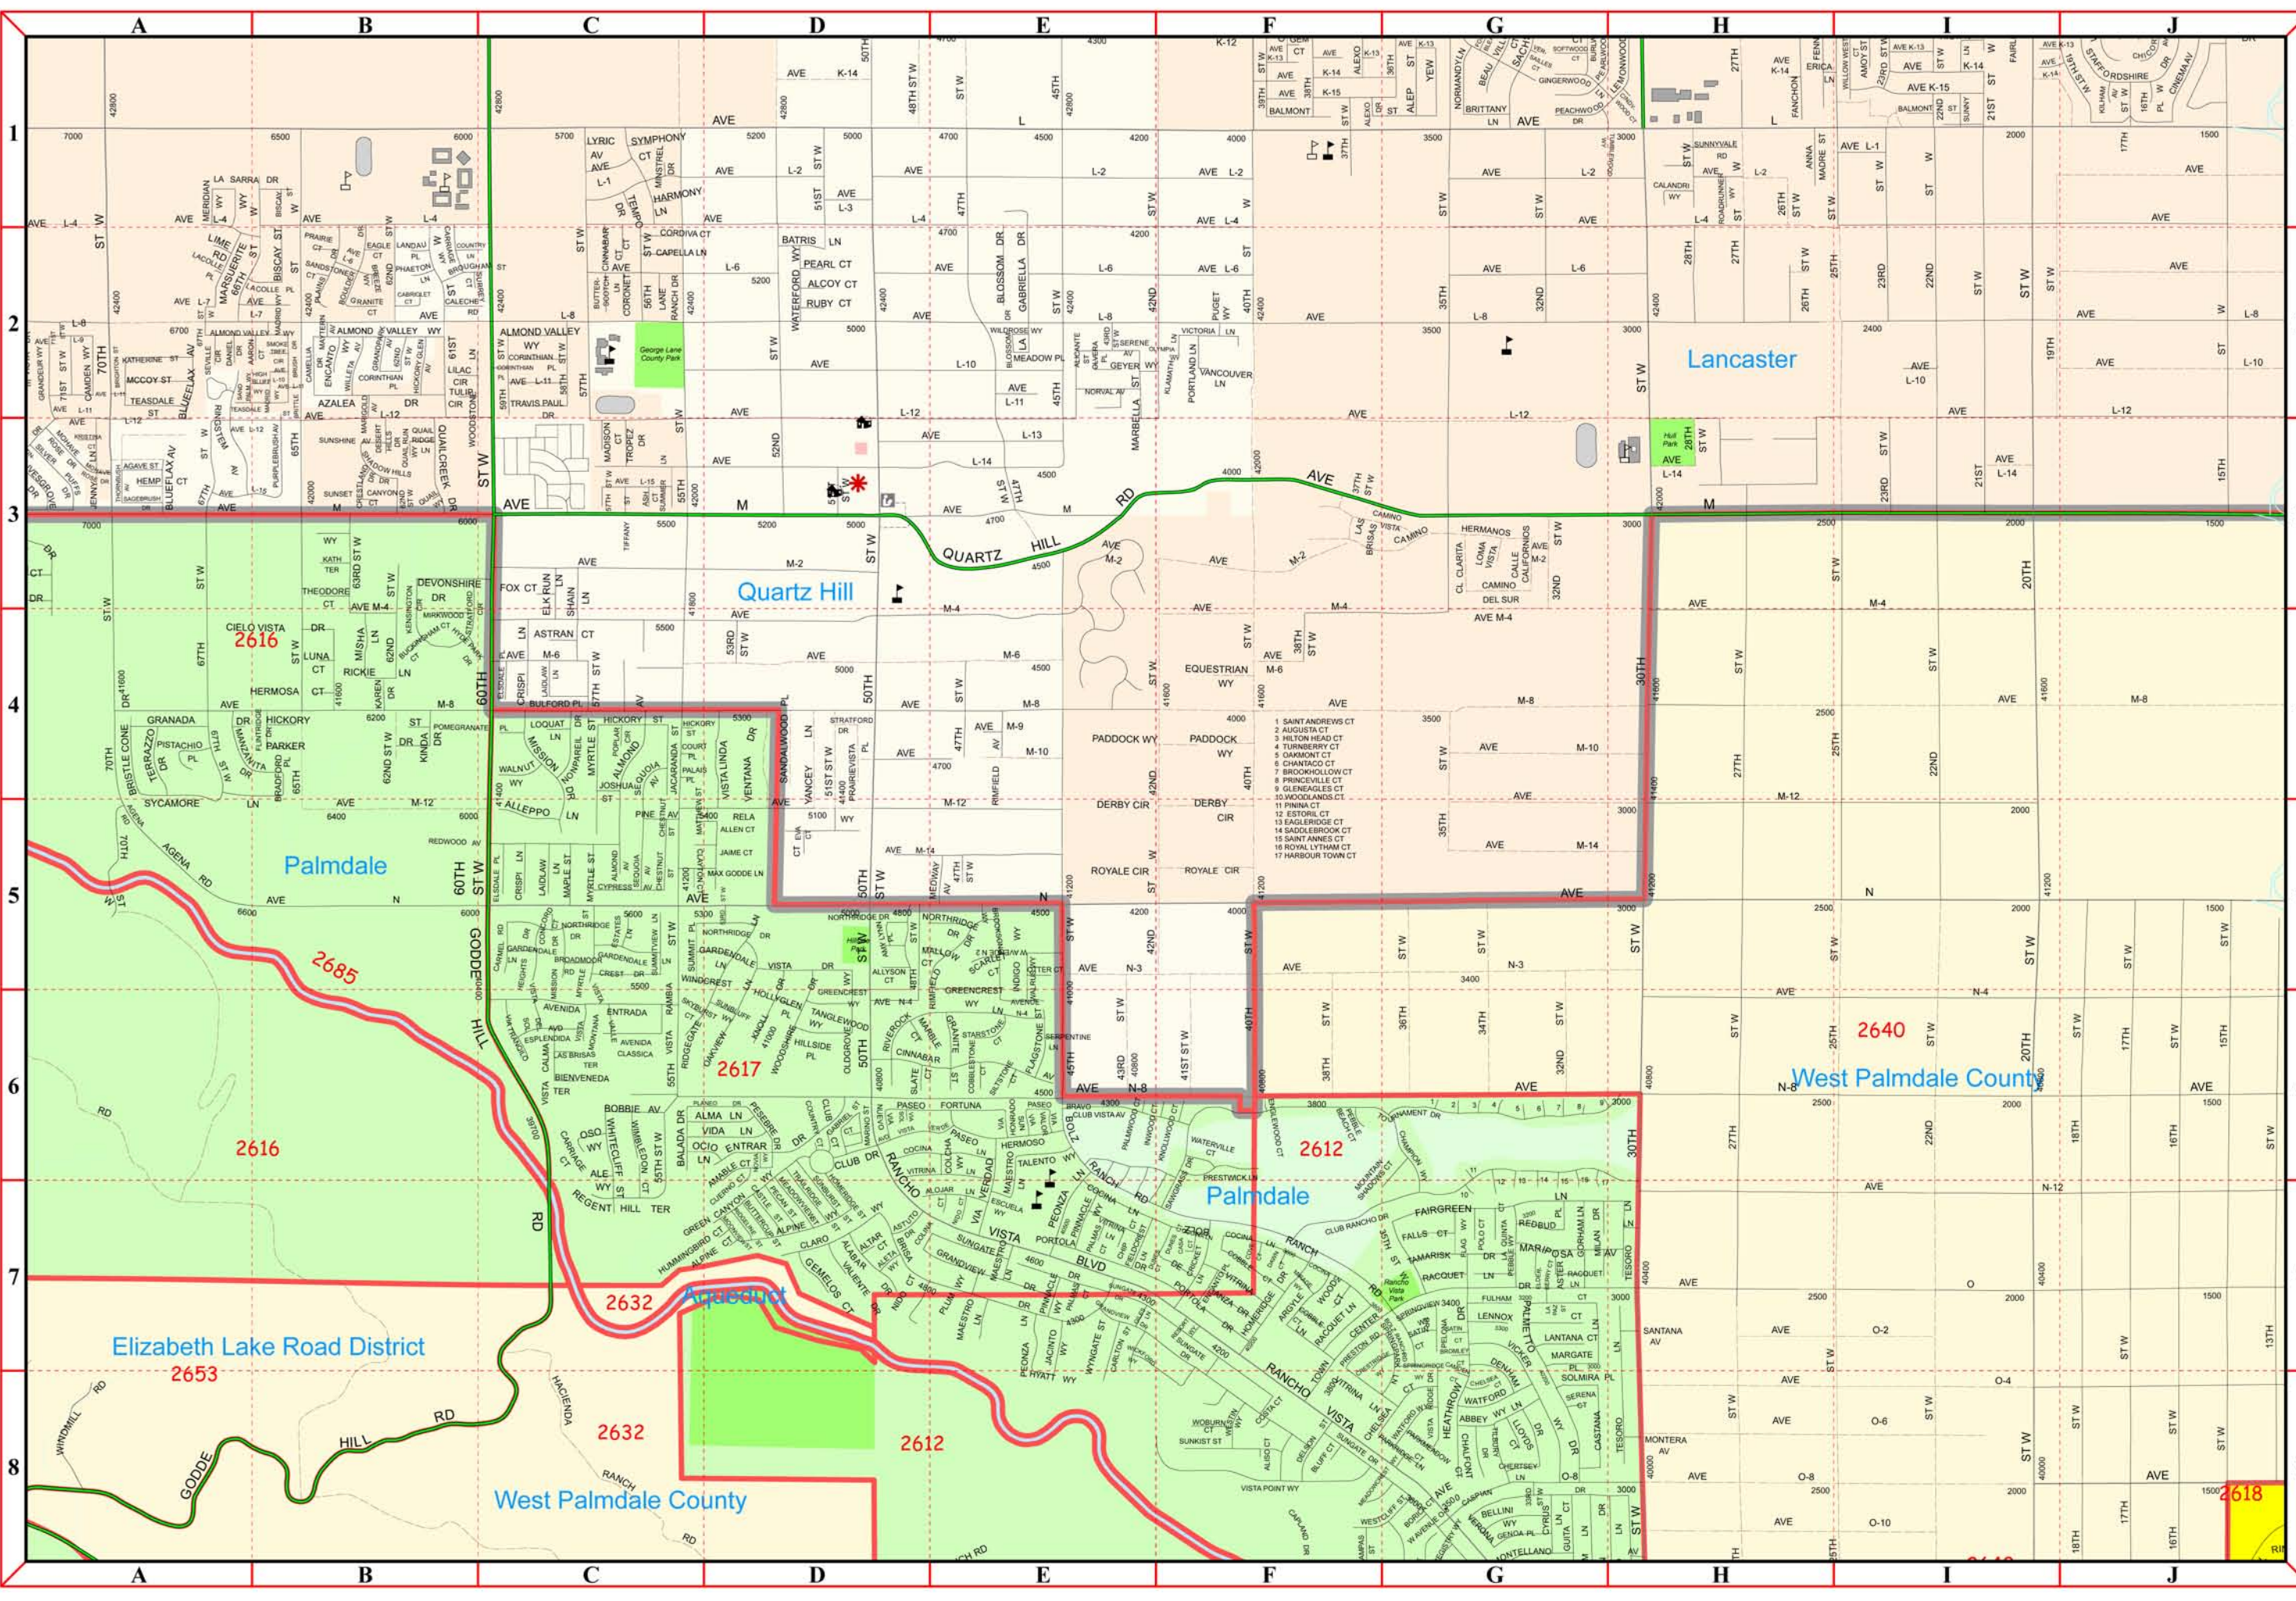

To report map errors or omissions, send an e-mail to MIS RD Maps on the LASD e-mail system.

Map Created: Tuesday, July 18, 2006
RD Date: 20060622

Map Symbols

- Reporting Districts
- Station Boundary Line
- Roads
 - Freeway
 - Ramp/Interchange
 - Highway
 - Primary Road
 - Secondary Road
 - Minor Road
 - Alley
- Railroad
- Rapid Transit
- R.T. with roads
- Trail
- Cities
 - Unincorporated
 - Cities (other colors)
- Cultural Features
 - Sheriff Station
 - Sheriff Sub-Station
 - Police Stations
 - California Highway Patrol
 - Fire Station
 - Housing Project
 - Courthouse
 - Hospital
 - City Hall/Civic Center
 - Post Office
 - Library
 - Bus/Railway/Metro Station
 - College/University
 - Junior High/High School
 - Elementary/Middle School
 - Other Features

Thomas Brothers Map Base.
All Rights Reserved