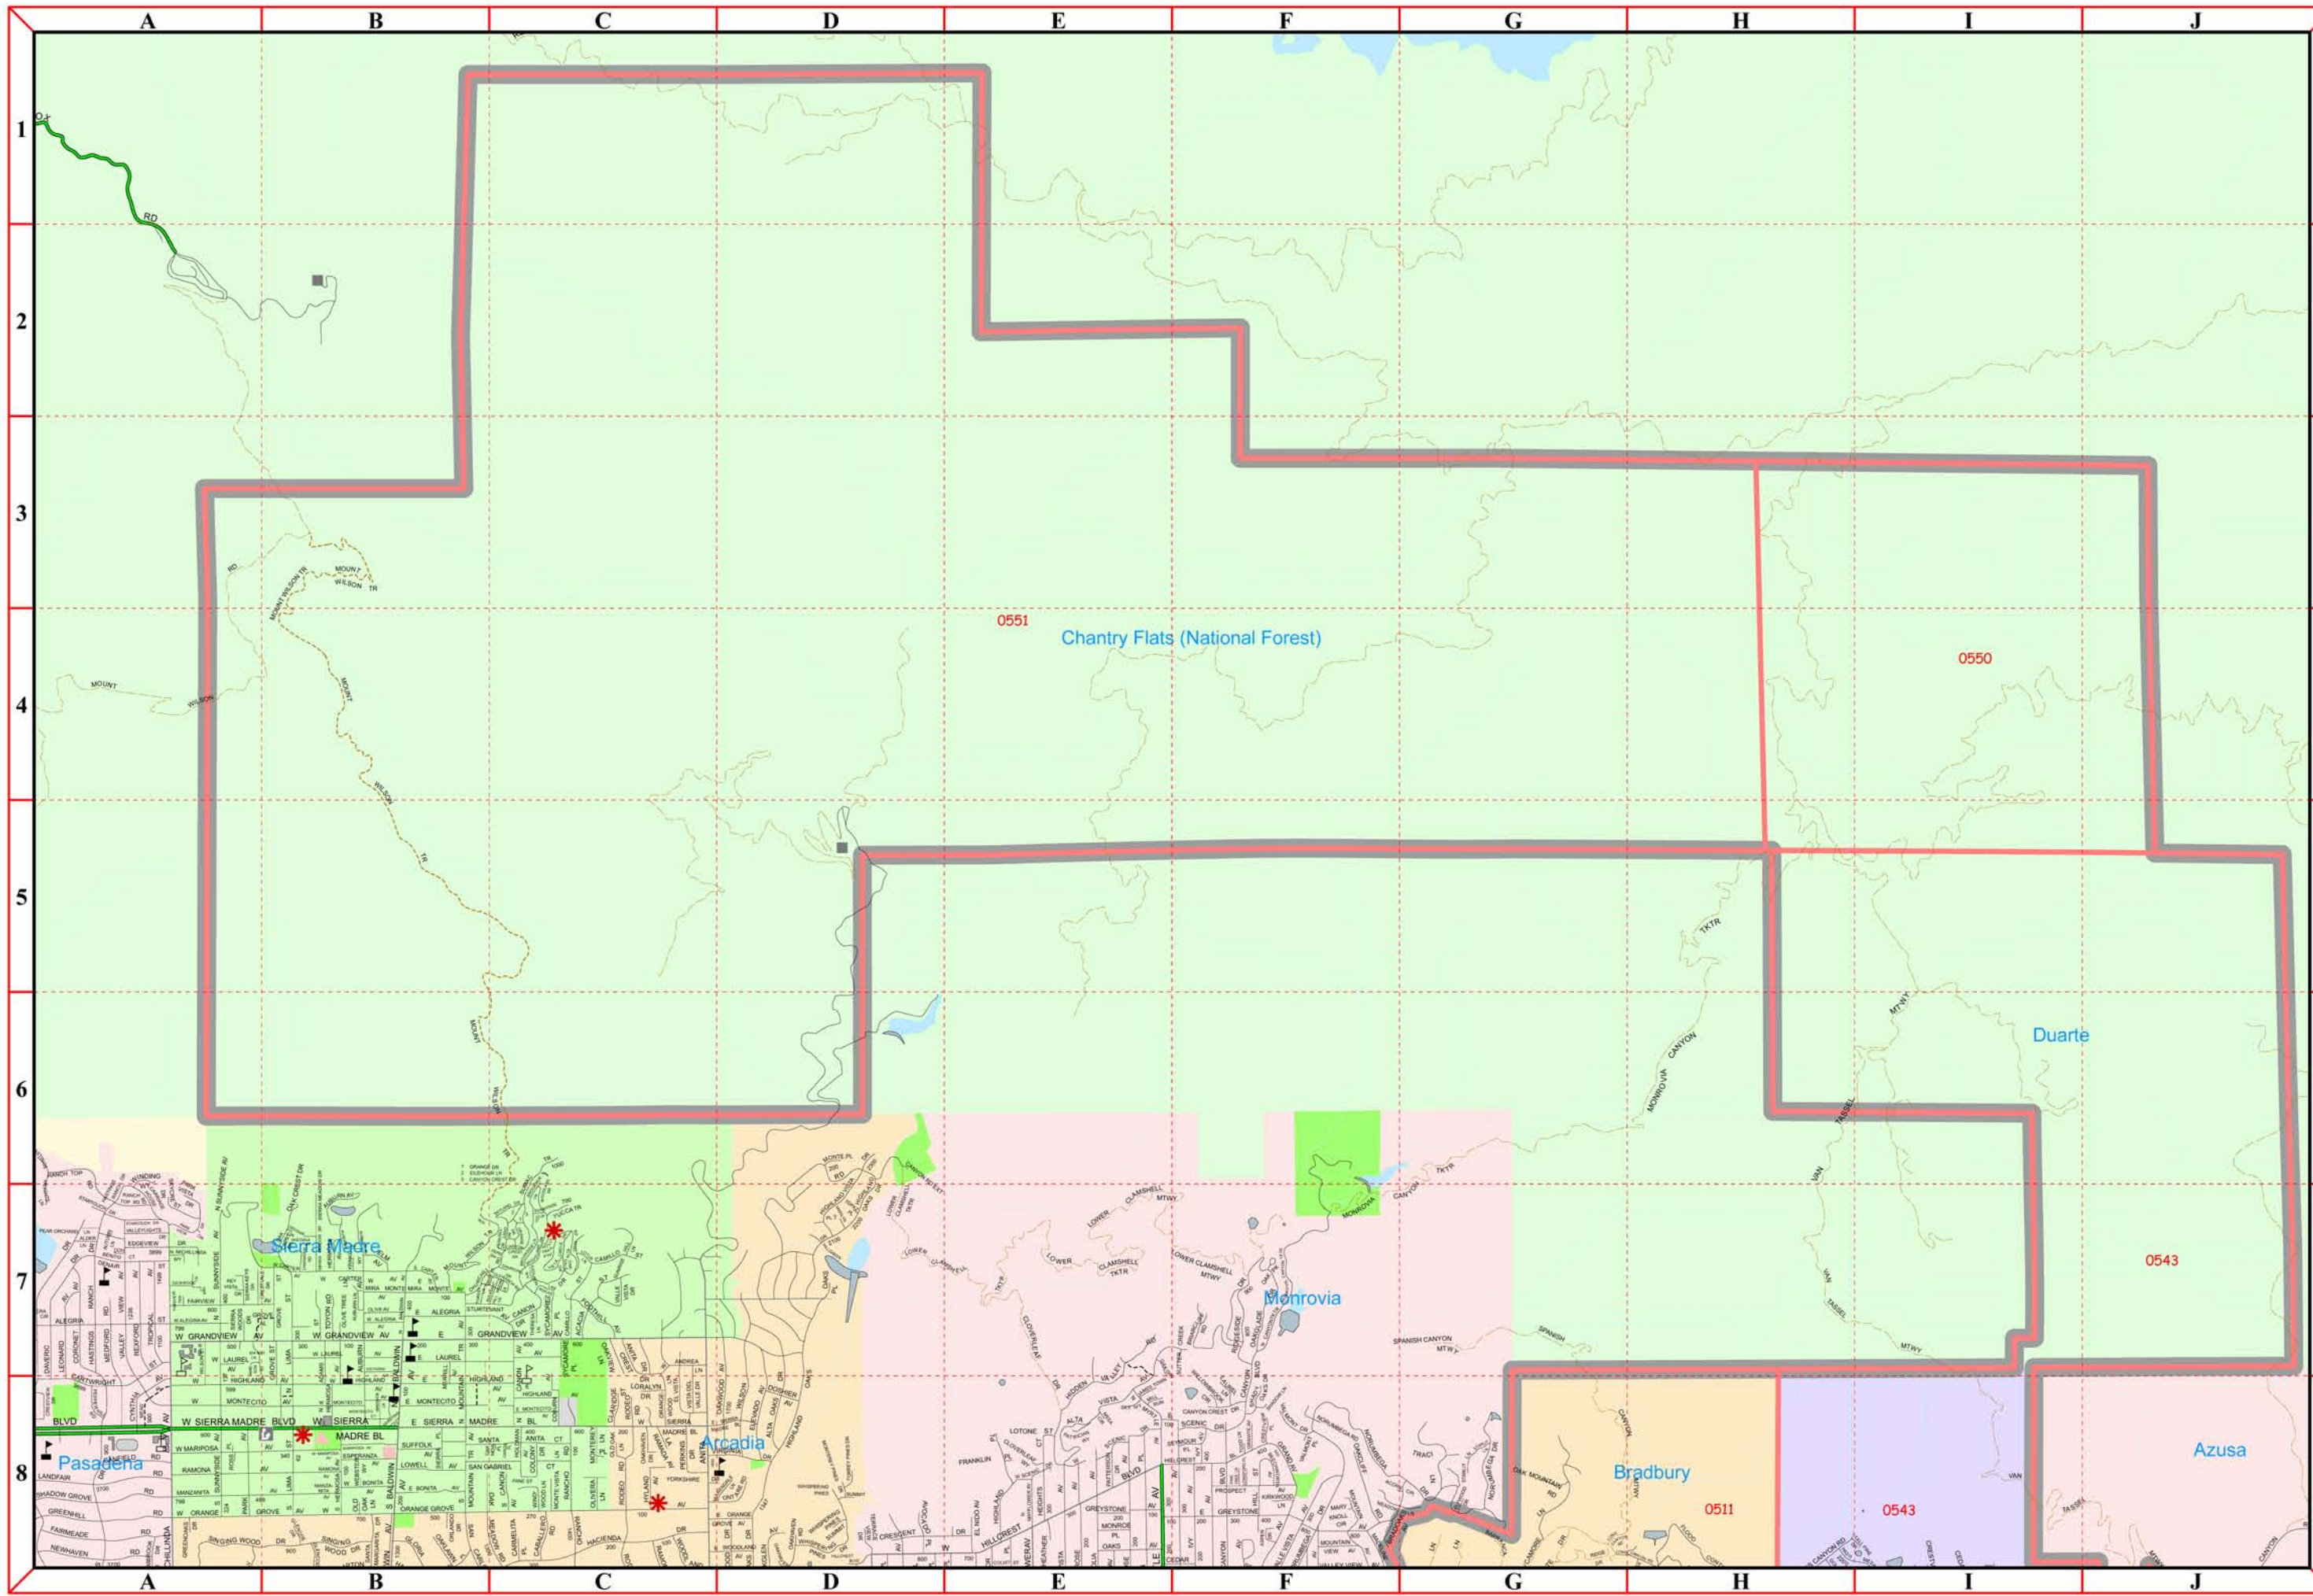

To report map errors or omissions, send an e-mail to MIS RD Maps on the LASD e-mail system.

Map Created: Wednesday, May 31, 2006

Temple Station

Map Symbols

- Reporting Districts
 - Station Boundary Line
 - Roads
 - Freeway
 - Ramp/Interchange
 - Highway
 - Primary Road
 - Secondary Road
 - Minor Road
 - Alley
 - Railroad
 - Rapid Transit
 - R.T. with roads
 - Trail
 - Cities
 - Unincorporated
 - Cities (other colors)
 - Cultural Features
 - Sheriff Station
 - Sheriff Sub-Station
 - Police Stations
 - California Highway Patrol
 - Fire Station
 - Housing Project
 - Courthouse
 - Hospital
 - City Hall/Civic Center
 - Post Office
 - Library
 - Bus/Railway/Metro Station
 - College/University
 - Junior High/High School
 - Elementary/Middle School
 - Other Features
- Thomas Brothers Map Base. All Rights Reserved