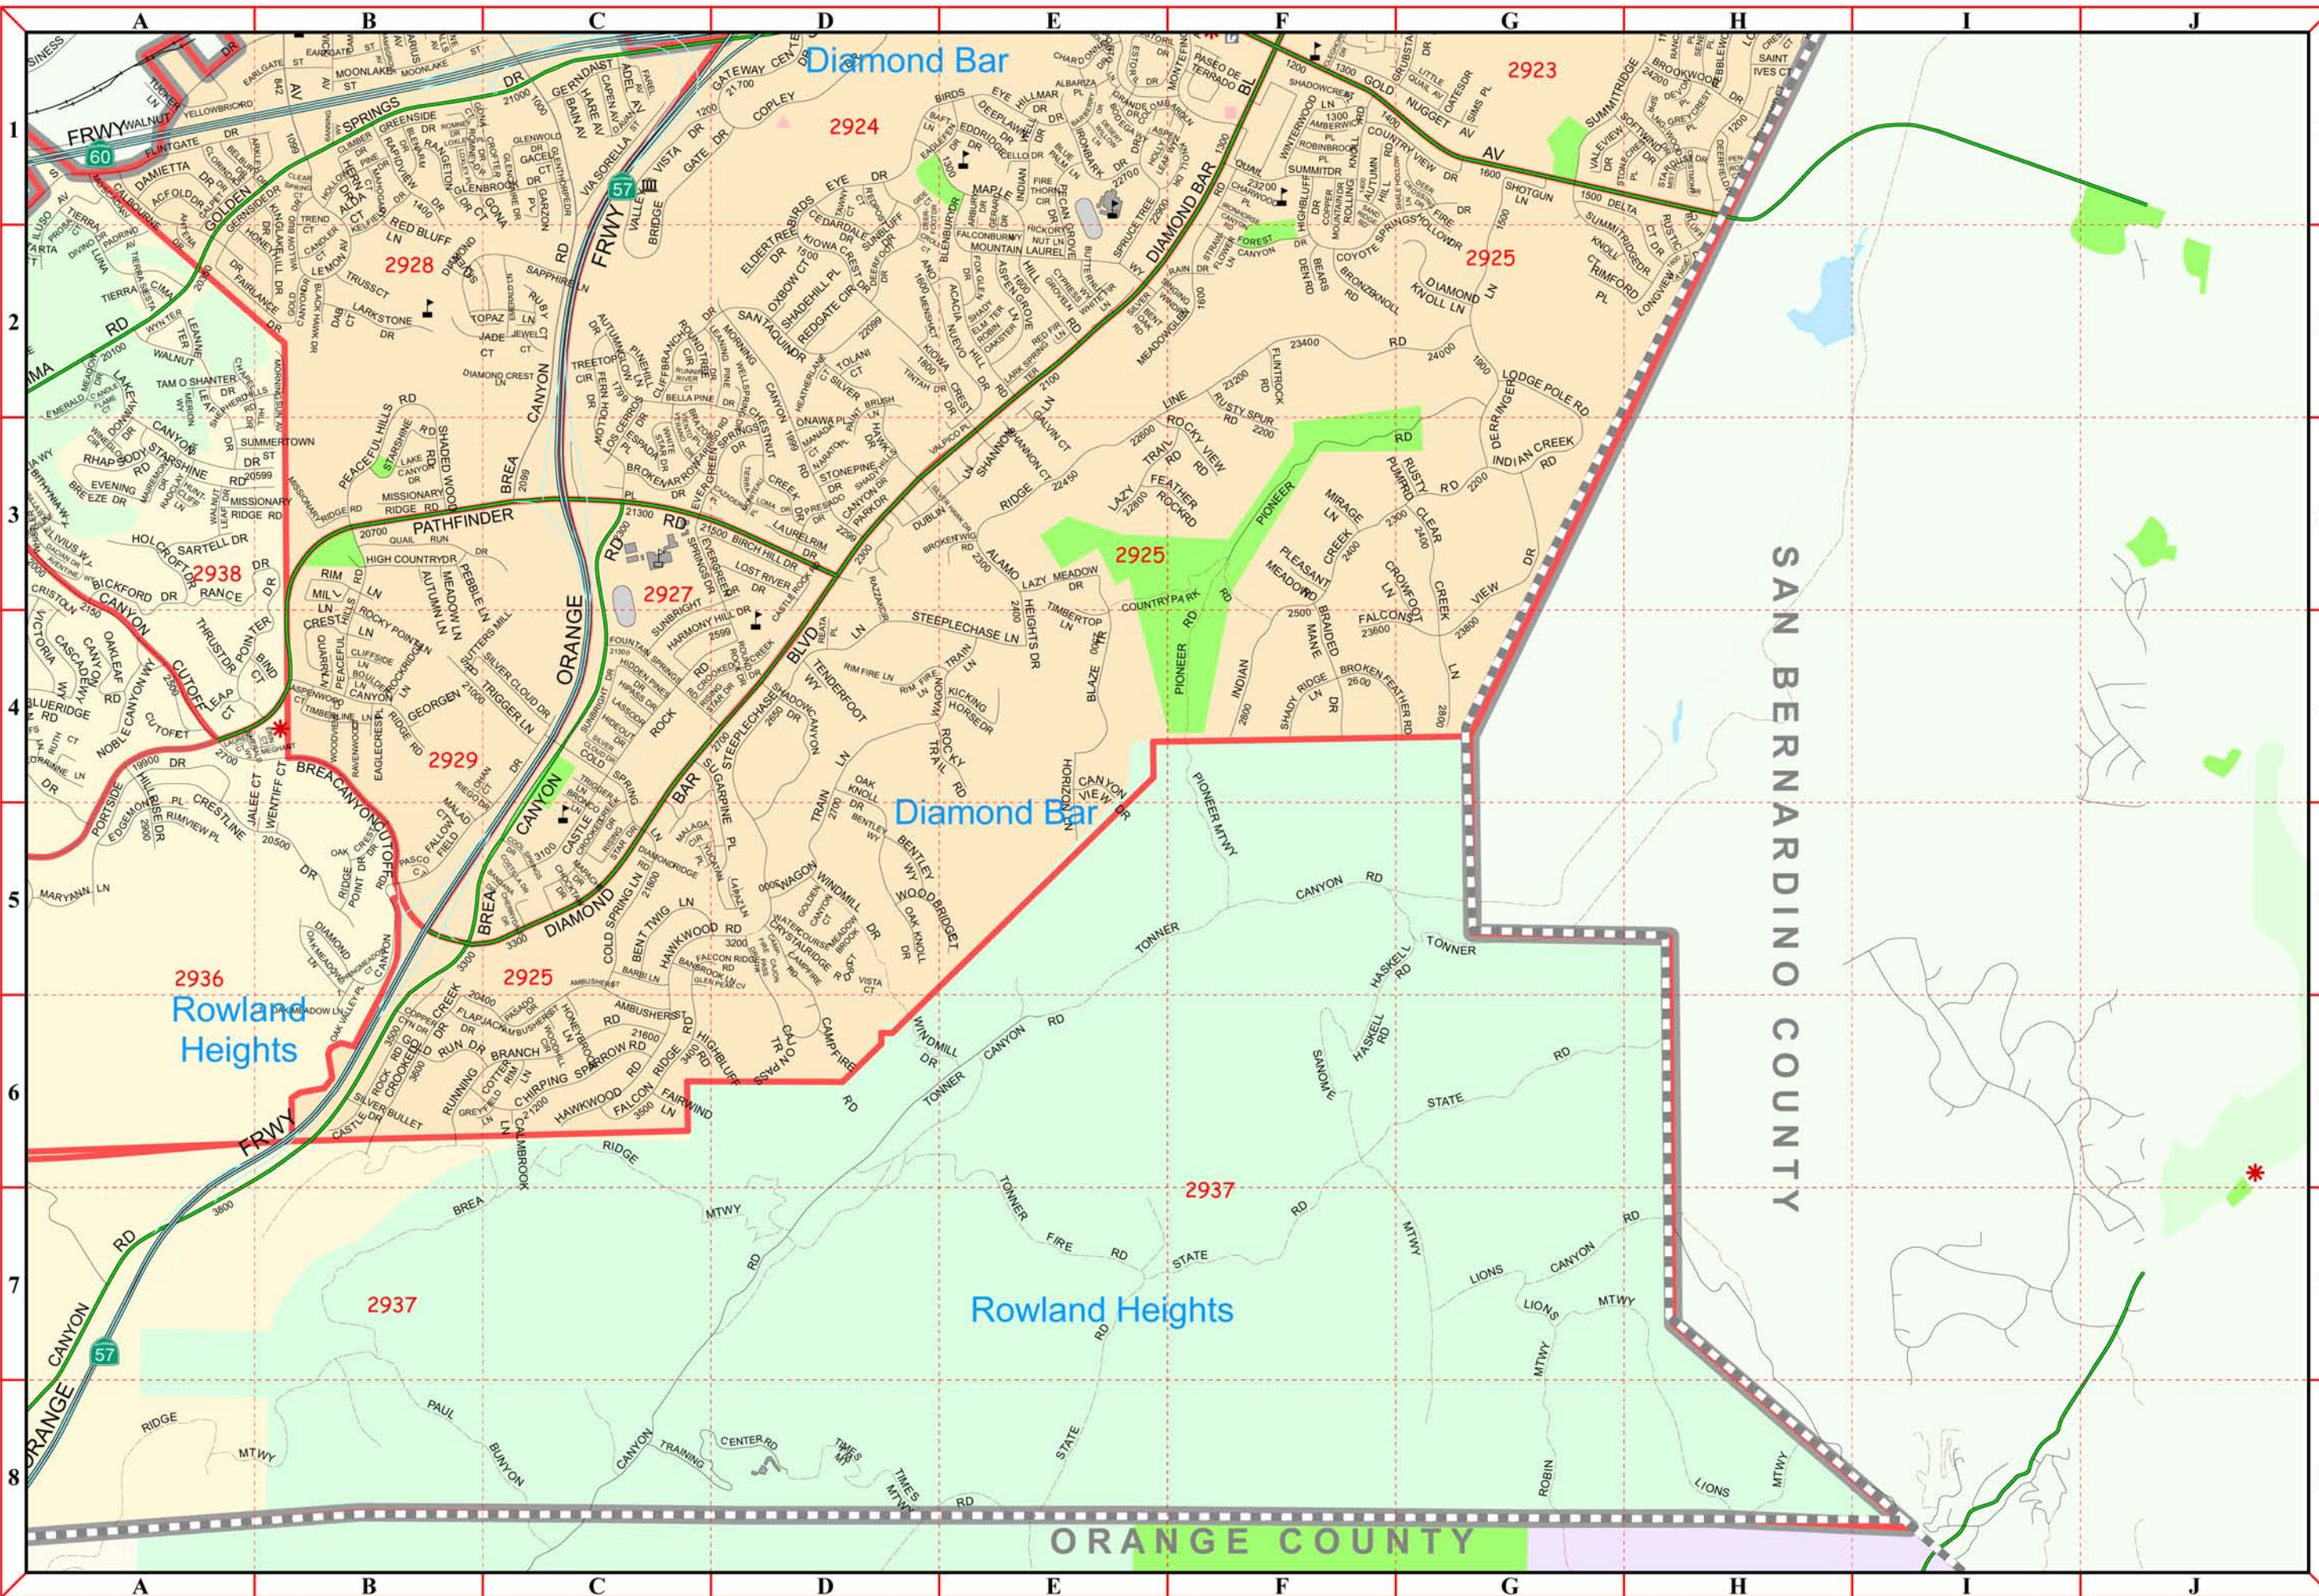

To report map errors or omissions, send an e-mail to MIS RD Maps on the LASD e-mail system.

Map Created: Wednesday, January 04, 2006

**Map Symbols**

- Reporting Districts
- Station Boundary Line
- Roads
  - Freeway
  - Ramp/Interchange
  - Highway
  - Primary Road
  - Secondary Road
  - Minor Road
  - Alley
  - Railroad
  - Rapid Transit
  - R.T. with roads
  - Trail
- Cities
  - Unincorporated
  - Cities (other colors)
- Cultural Features
  - Sheriff Station
  - Sheriff Sub-Station
  - Police Stations
  - California Highway Patrol
  - Fire Station
  - Housing Project
  - Courthouse
  - Hospital
  - City Hall/Civic Center
  - Post Office
  - Library
  - Bus/Railway/Metro Station
  - College/University
  - Junior High/High School
  - Elementary/Middle School
  - Other Features

Thomas Brothers Map Base. All Rights Reserved