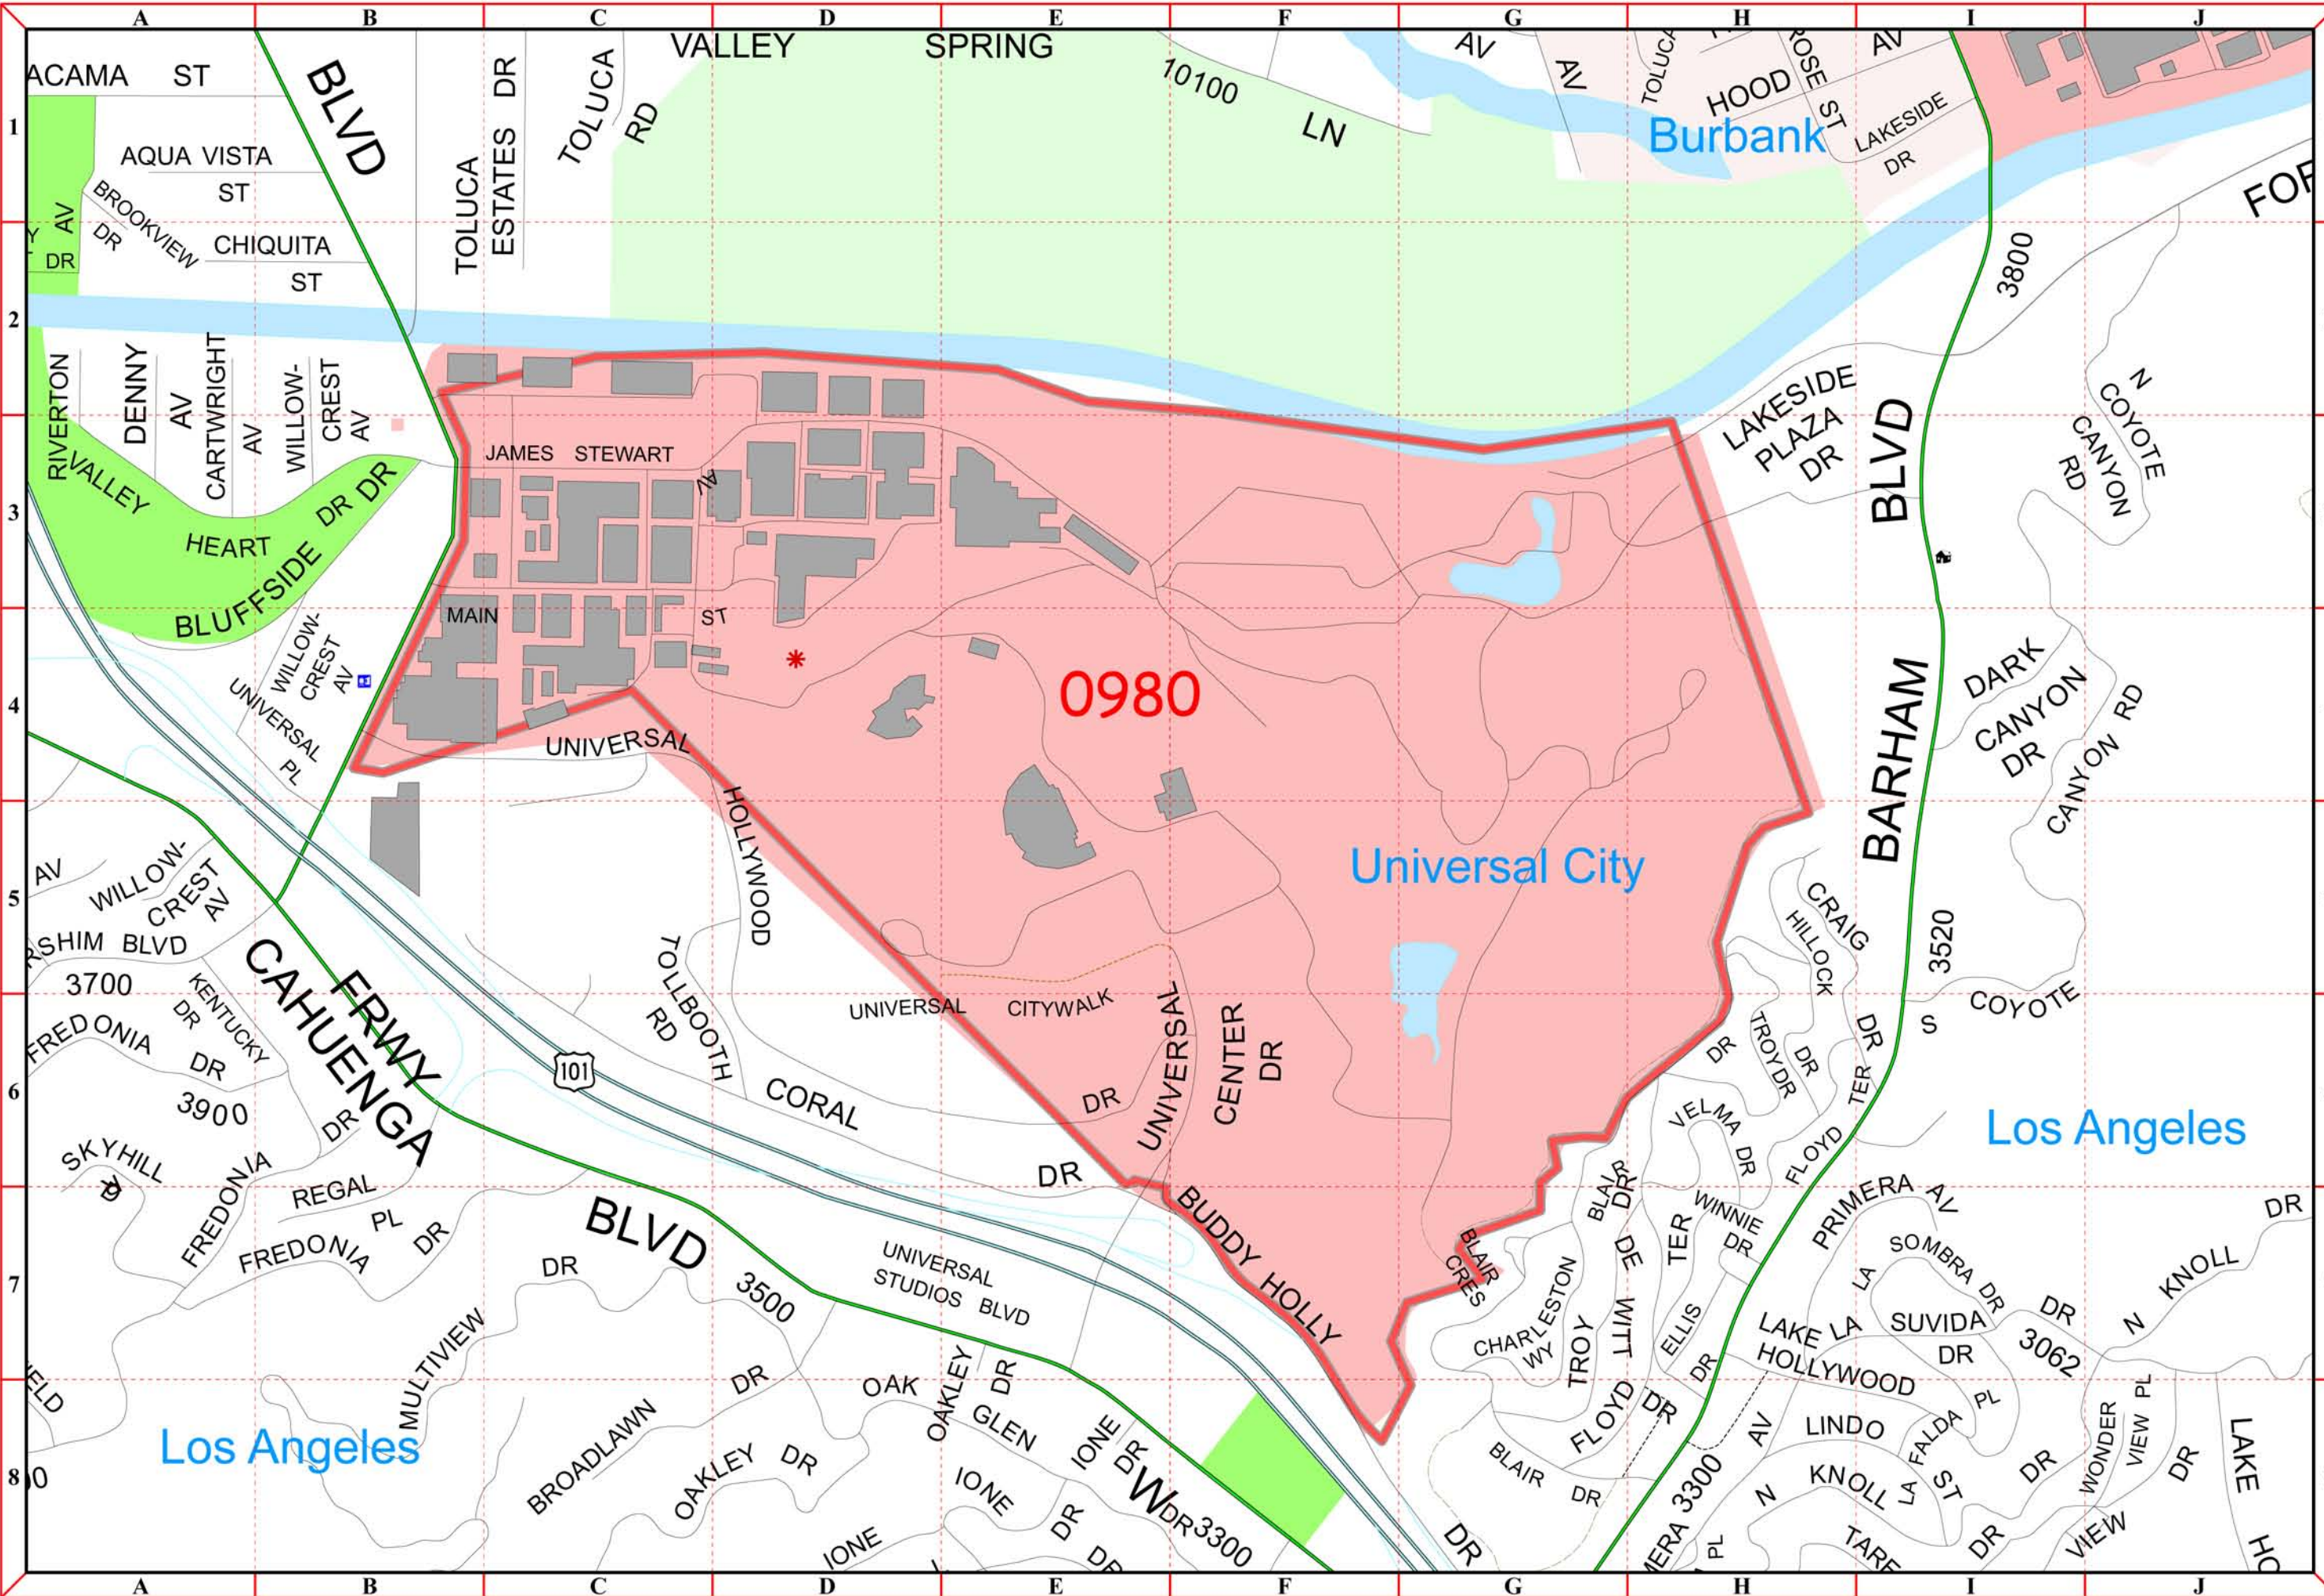

To report map errors or omissions, send an e-mail to MIS.RD.Maps on the LASD e-mail system.

Map Created: Thursday, January 05, 2006

**Map Symbols**

- Reporting Districts
- Station Boundary Line
- Roads
  - Freeway
  - Ramp/Interchange
  - Highway
  - Primary Road
  - Secondary Road
  - Minor Road
  - Alley
  - Railroad
  - Rapid Transit
  - R.T. with roads
  - Trail
- Cities
  - Unincorporated
  - Cities (other colors)
- Cultural Features
  - Sheriff Station
  - Sheriff Sub-Station
  - Police Stations
  - California Highway Patrol
  - Fire Station
  - Housing Project
  - Courthouse
  - Hospital
  - City Hall/Civic Center
  - Post Office
  - Library
  - Bus/Railway/Metro Station
  - College/University
  - Junior High/High School
  - Elementary/Middle School
  - Other Features

Thomas Brothers Map Base. All Rights Reserved